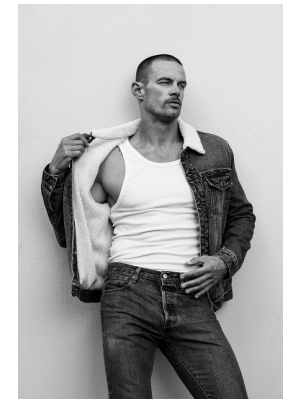

# BOSS MODELS

CAPE TOWN

LEON NIEUWOUTD

Height: 190cm Chest: 110cm Waist: 86cm Suit: 42 L Shoe: 11 UK Hair: Brown Eyes: Green