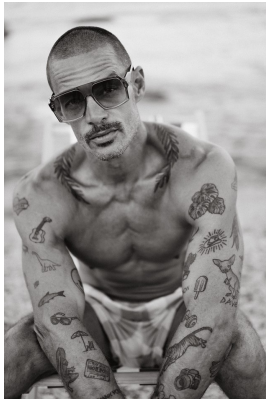

# BOSS MODELS

CAPE TOWN

LEON NIEUWOUTD

Height: 190cm Chest: 110cm Waist: 86cm Suit: 42 L Shoe: 11 UK Hair: Brown Eyes: Green