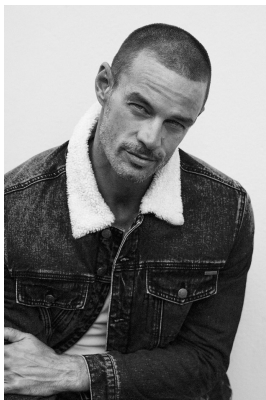

# BOSS MODELS

CAPE TOWN

LEON NIEUWOUTD

Height: 190cm Chest: 110cm Waist: 86cm Suit: 42 L Shoe: 11 UK Hair: Brown Eyes: Green