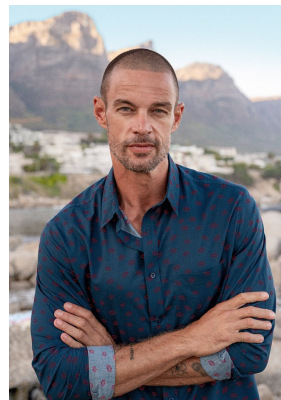

# BOSS MODELS

CAPE TOWN

LEON NIEUWOUTD

Height: 190cm Chest: 110cm Waist: 86cm Suit: 42 L Shoe: 11 UK Hair: Brown Eyes: Green