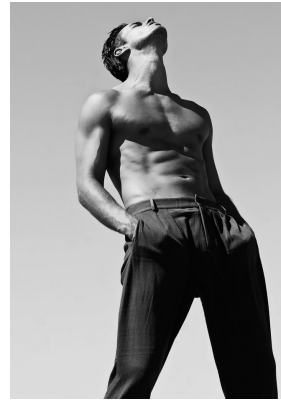

# BOSS MODELS

CAPE TOWN

LEON NIEUWOUTD

Height: 190cm Chest: 110cm Waist: 86cm Suit: 42 L Shoe: 11 UK Hair: Brown Eyes: Green