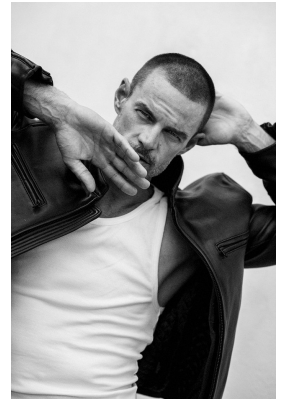

# BOSS MODELS

CAPE TOWN

LEON NIEUWOUTD

Height: 190cm Chest: 110cm Waist: 86cm Suit: 42 L Shoe: 11 UK Hair: Brown Eyes: Green