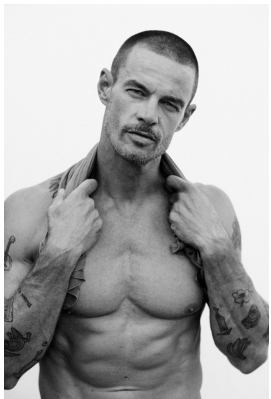

# BOSS MODELS

CAPE TOWN

LEON NIEUWOUTD

Height: 190cm Chest: 110cm Waist: 86cm Suit: 42 L Shoe: 11 UK Hair: Brown Eyes: Green