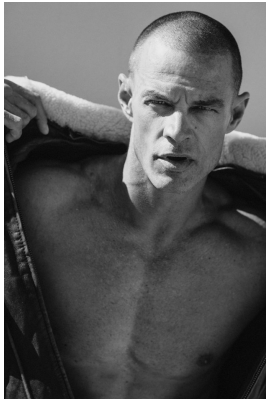

# BOSS MODELS

CAPE TOWN

LEON NIEUWOUTD

Height: 190cm Chest: 110cm Waist: 86cm Suit: 42 L Shoe: 11 UK Hair: Brown Eyes: Green