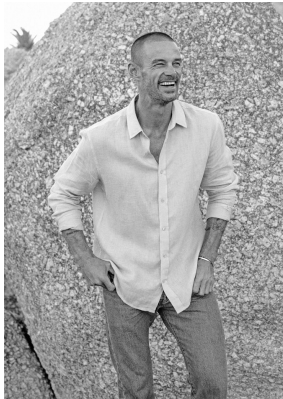

# BOSS MODELS

CAPE TOWN

LEON NIEUWOUTD

Height: 190cm Chest: 110cm Waist: 86cm Suit: 42 L Shoe: 11 UK Hair: Brown Eyes: Green