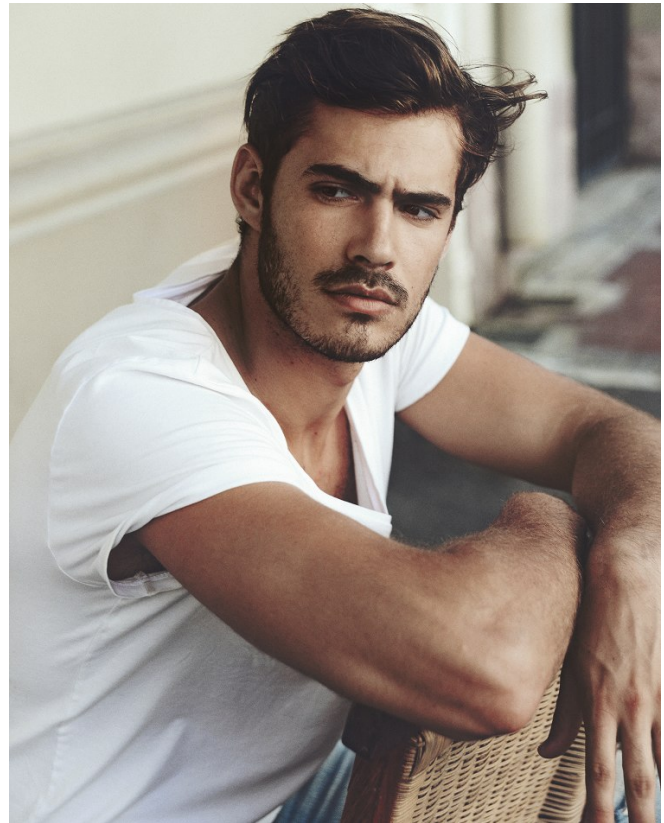

BOSS MODELS

CAPE TOWN

ROELOF THEUNISSEN

Height: 191cm Chest: 118cm Waist: 96cm Suit: 46.5 L Shoe: 10 UK Hair: Brown Eyes: Hazel

BOSS MODELS

CAPE TOWN

ROELOF THEUNISSEN

Height: 191cm Chest: 118cm Waist: 96cm Suit: 46.5 L Shoe: 10 UK Hair: Brown Eyes: Hazel

BOSS MODELS

CAPE TOWN

ROELOF THEUNISSEN

Height: 191cm Chest: 118cm Waist: 96cm Suit: 46.5 L Shoe: 10 UK Hair: Brown Eyes: Hazel

BOSS MODELS

CAPE TOWN

BMW LIFESTYLE | BMW BIKES | 62-63

BMW Bike Helmet
With magnetic fastener under the chin and rotary fastener at the back of the head for a perfect fit. From ABS.