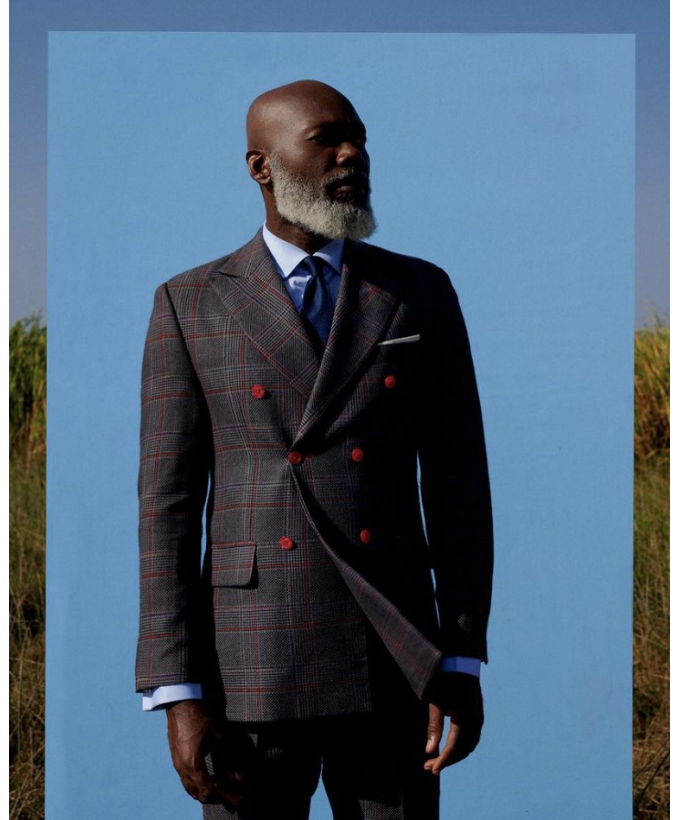

BOSS MODELS

CAPE TOWN

EUGENE KUMASSAH

Height: 189cm Chest: 100cm Waist: 81cm Suit: 41.5 R Shoe: 10.5 UK Hair: Bald Eyes: Brown

BOSS MODELS

CAPE TOWN

EUGENE KUMASSAH

Height: 189cm Chest: 100cm Waist: 81cm Suit: 41.5 R Shoe: 10.5 UK Hair: Bald Eyes: Brown

BOSS MODELS

CAPE TOWN

CREATIVE QUAIDZ

EUGENE KUMASSAH

Height: 189cm Chest: 100cm Waist: 81cm Suit: 41.5 R Shoe: 10.5 UK Hair: Bald Eyes: Brown