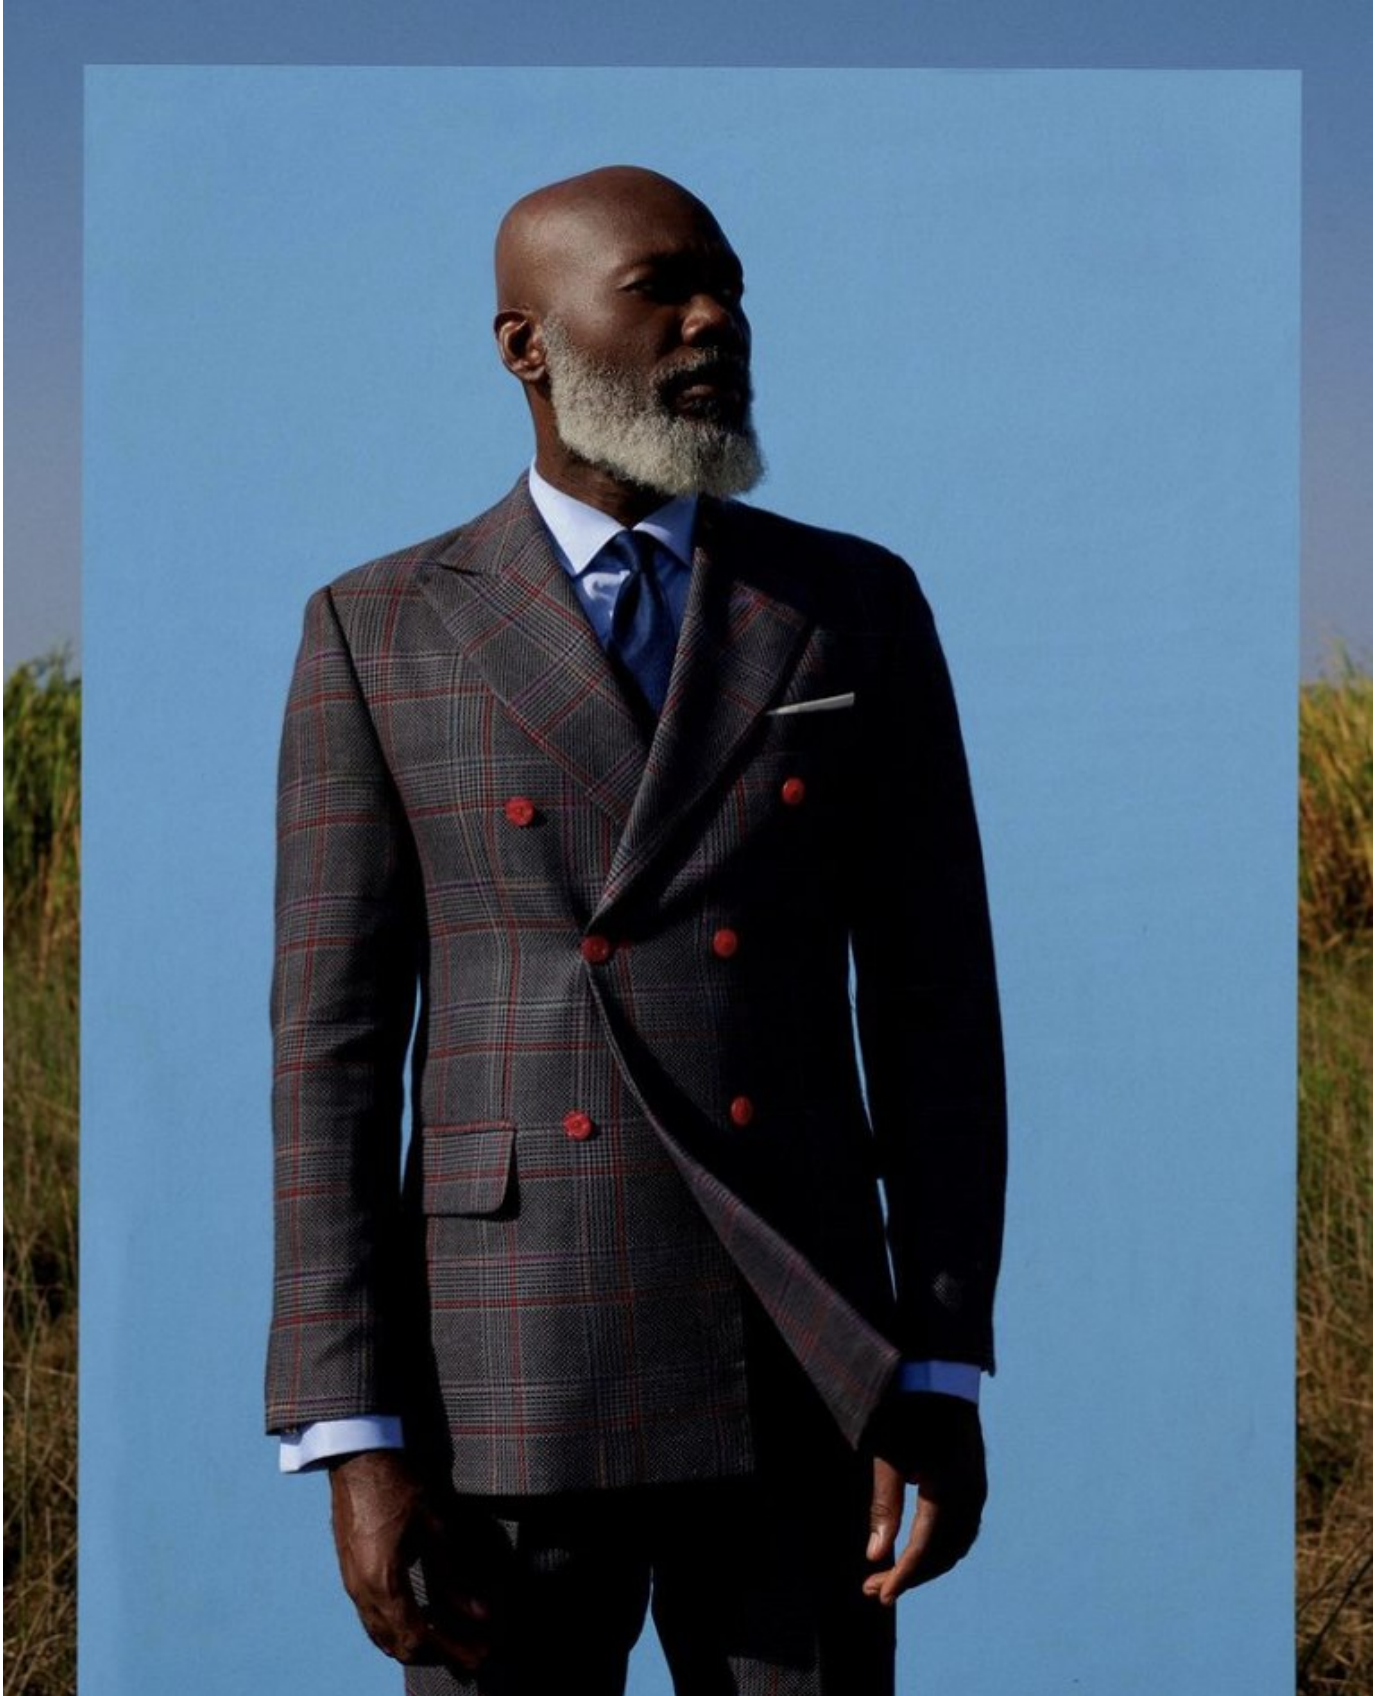

BOSS MODELS

CAPE TOWN

EUGENE KUMASSAH

Height: 189cm Chest: 100cm Waist: 81cm Suit: 41.5 R Shoe: 10.5 UK Hair: Bald Eyes: Brown

BOSS MODELS

CAPE TOWN

EUGENE KUMASSAH

Height: 189cm Chest: 100cm Waist: 81cm Suit: 41.5 R Shoe: 10.5 UK Hair: Bald Eyes: Brown