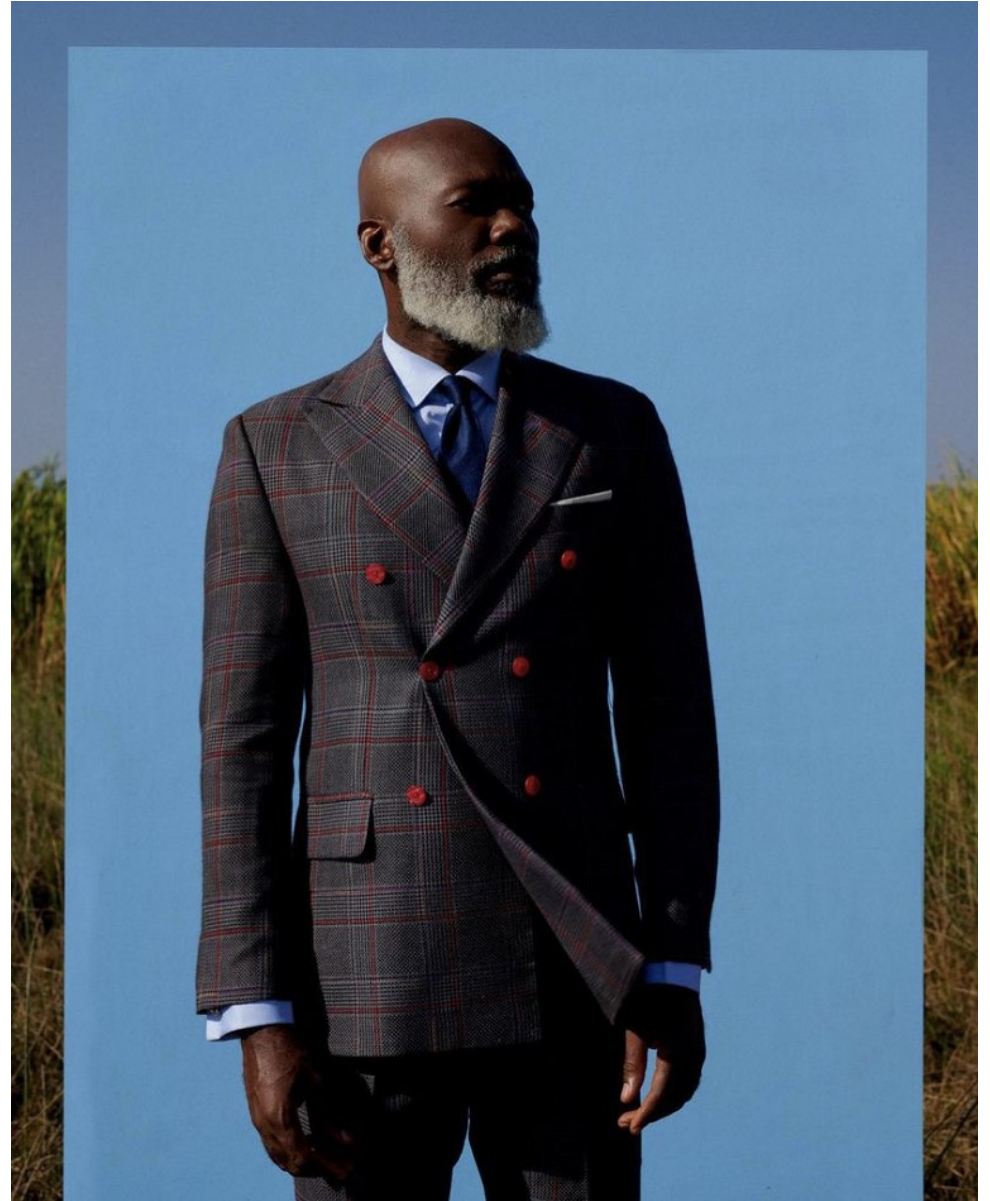

BOSS MODELS

CAPE TOWN

EUGENE KUMASSAH

Height: 189cm Chest: 100cm Waist: 81cm Suit: 41.5 R Shoe: 10.5 UK Hair: Bald Eyes: Brown

BOSS MODELS

CAPE TOWN

EUGENE KUMASSAH

Height: 189cm Chest: 100cm Waist: 81cm Suit: 41.5 R Shoe: 10.5 UK Hair: Bald Eyes: Brown

BOSS MODELS

CAPE TOWN

CREATIVE QUAI DZ

EUGENE KUMASSAH

Height: 189cm Chest: 100cm Waist: 81cm Suit: 41.5 R Shoe: 10.5 UK Hair: Bald Eyes: Brown