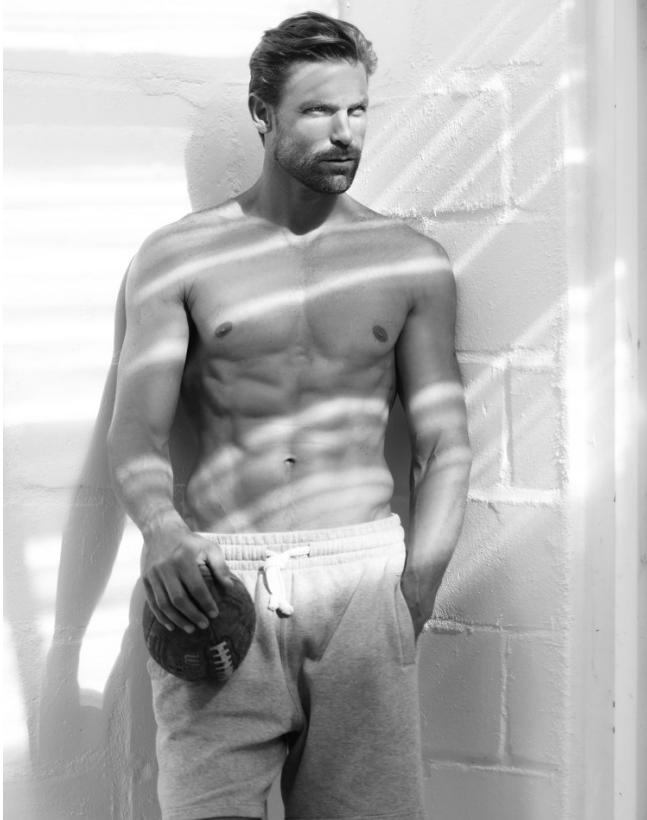

BOSS MODELS

CAPE TOWN

HILTON MYBURGH

Height: 187cm Chest: 100cm Waist: 81cm Suit: 40 L Shoe: 10.5 UK Hair: Blonde Eyes: Blue