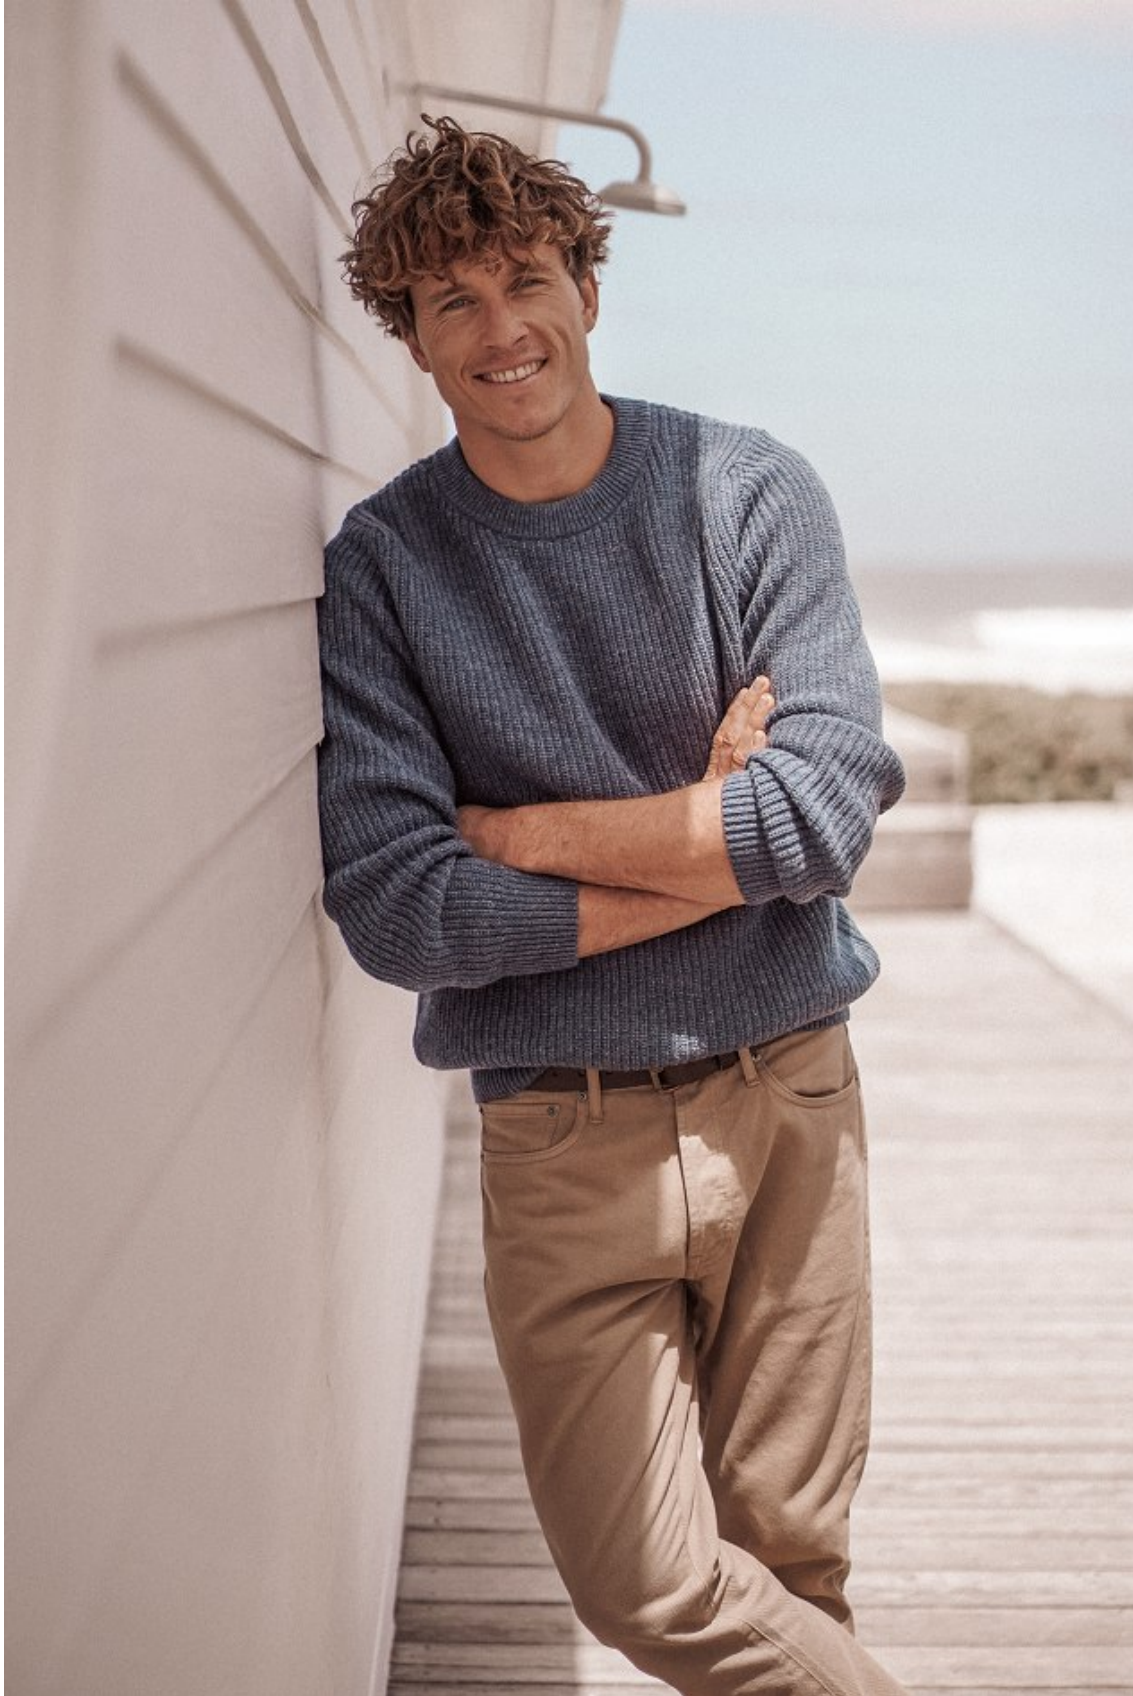

SEBASTIAN SIMONS

BOSS MODELS

CAPE TOWN

SEBASTIAN SIMONS

Height: 188cm Chest: 101cm Waist: 80cm Suit: 40 R Shoe: 11 UK Hair: Light Brown Eyes: Blue