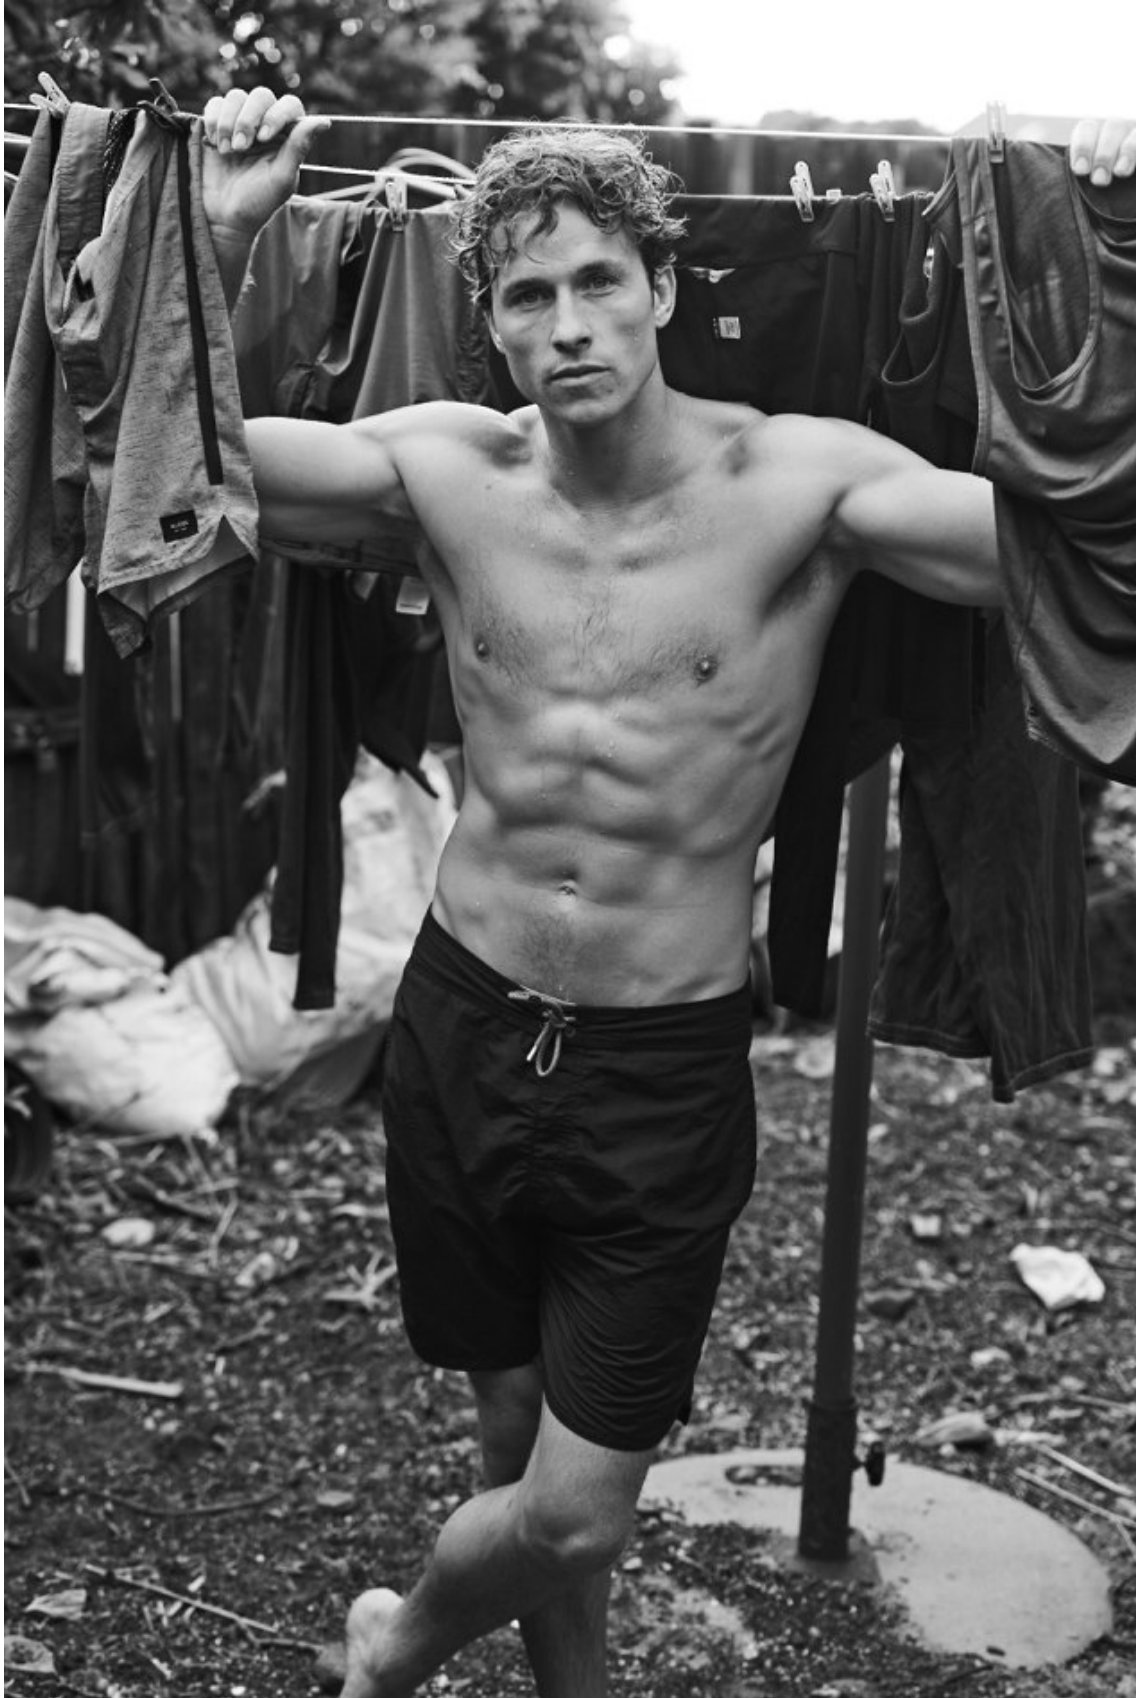

SEBASTIAN SIMONS

BOSS MODELS

CAPE TOWN

SEBASTIAN SIMONS

Height: 188cm Chest: 101cm Waist: 80cm Suit: 40 R Shoe: 11 UK Hair: Light Brown Eyes: Blue