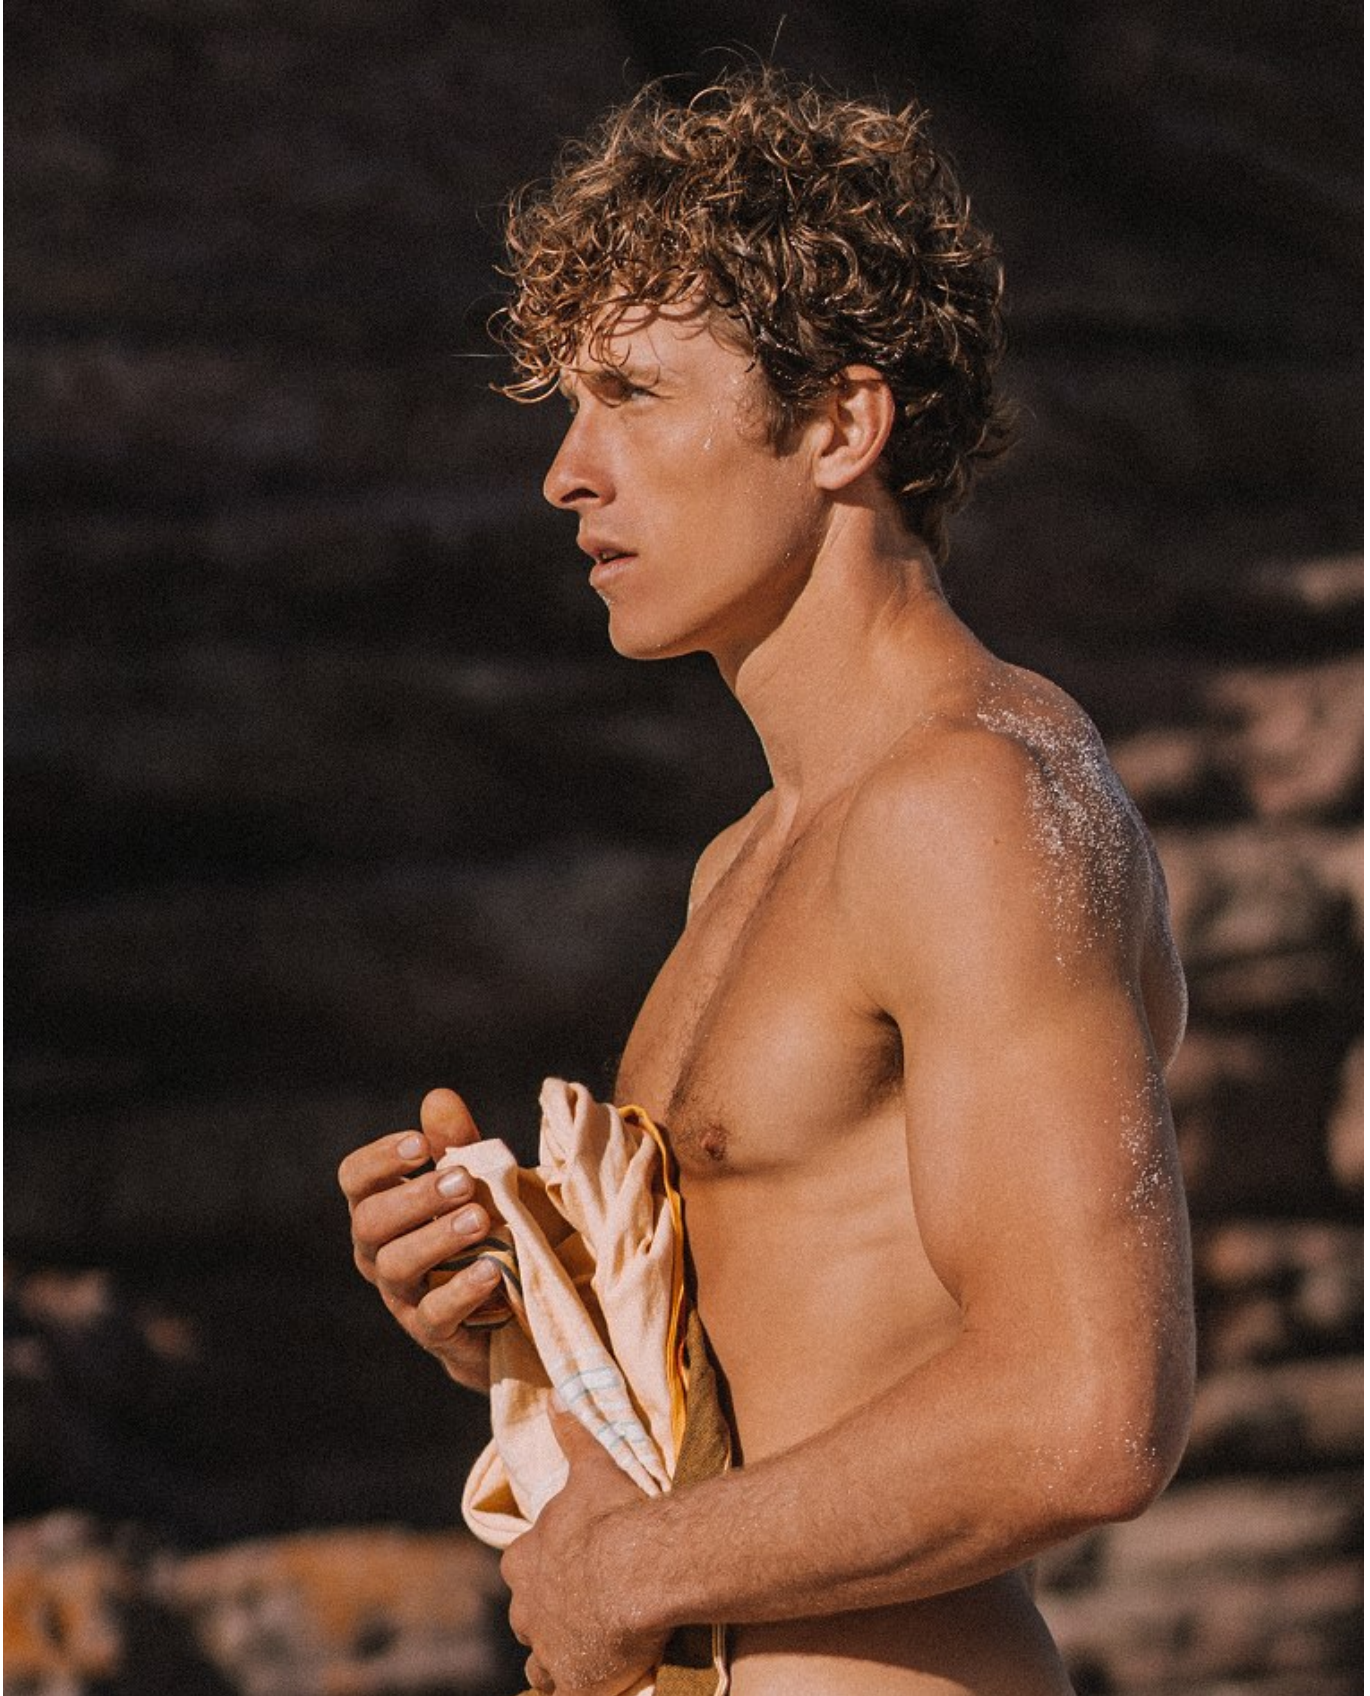

BOSS MODELS

CAPE TOWN

SEBASTIAN SIMONS

Height: 188cm Chest: 101cm Waist: 80cm Suit: 40 R Shoe: 11 UK Hair: Light Brown Eyes: Blue