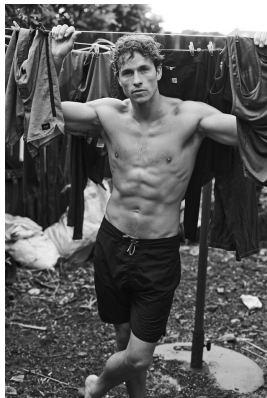

BOSS MODELS

CAPE TOWN

SEBASTIAN SIMONS

Height: 188cm Chest: 101cm Waist: 80cm Suit: 40 R Shoe: 11 UK Hair: Light Brown Eyes: Blue

BOSS MODELS

CAPE TOWN

SEBASTIAN SIMONS

Height: 188cm Chest: 101cm Waist: 80cm Suit: 40 R Shoe: 11 UK Hair: Light Brown Eyes: Blue