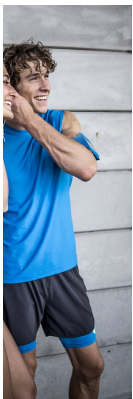

BOSS MODELS

CAPE TOWN

SEBASTIAN SIMONS

Height: 188cm Chest: 101cm Waist: 80cm Suit: 40 R Shoe: 11 UK Hair: Light Brown Eyes: Blue

BOSS MODELS

CAPE TOWN

SEBASTIAN SIMONS

Height: 188cm Chest: 101cm Waist: 80cm Suit: 40 R Shoe: 11 UK Hair: Light Brown Eyes: Blue