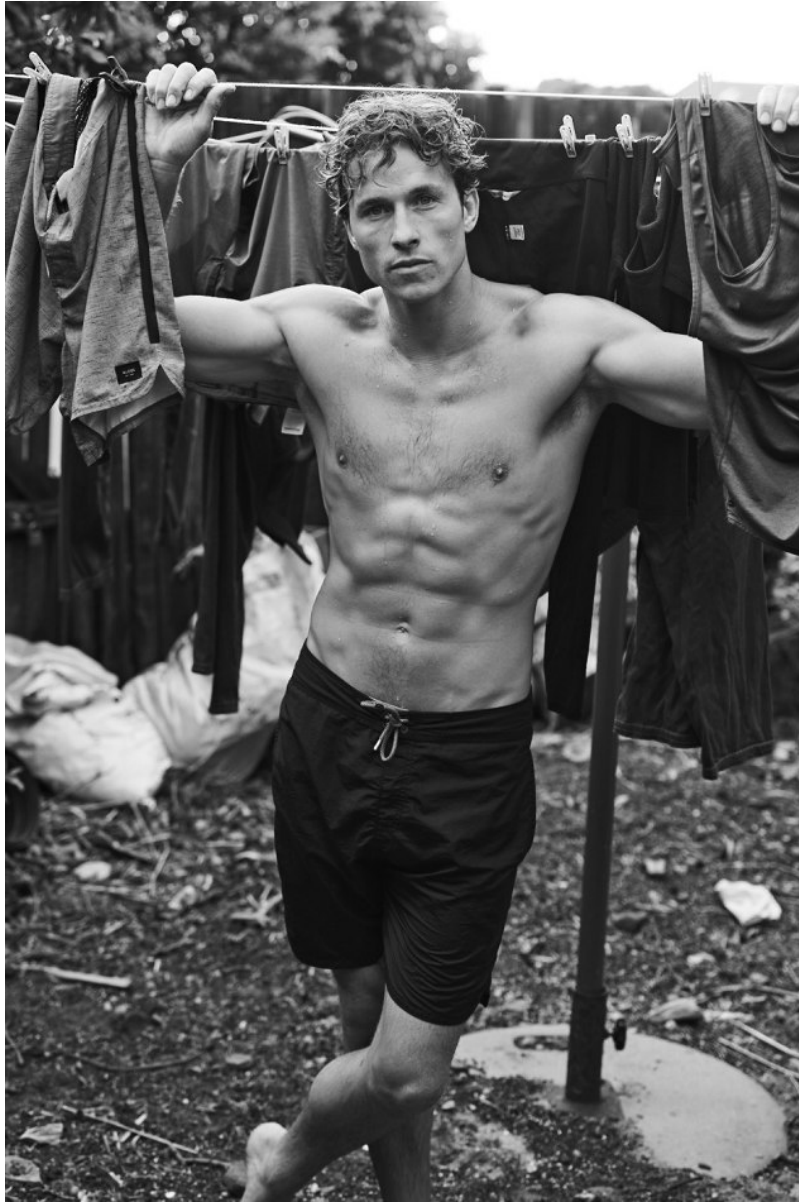

BOSS MODELS

CAPE TOWN

SEBASTIAN SIMONS

Height: 188cm Chest: 101cm Waist: 80cm Suit: 40 R Shoe: 11 UK Hair: Light Brown Eyes: Blue

BOSS MODELS

CAPE TOWN

SEBASTIAN SIMONS

Height: 188cm Chest: 101cm Waist: 80cm Suit: 40 R Shoe: 11 UK Hair: Light Brown Eyes: Blue