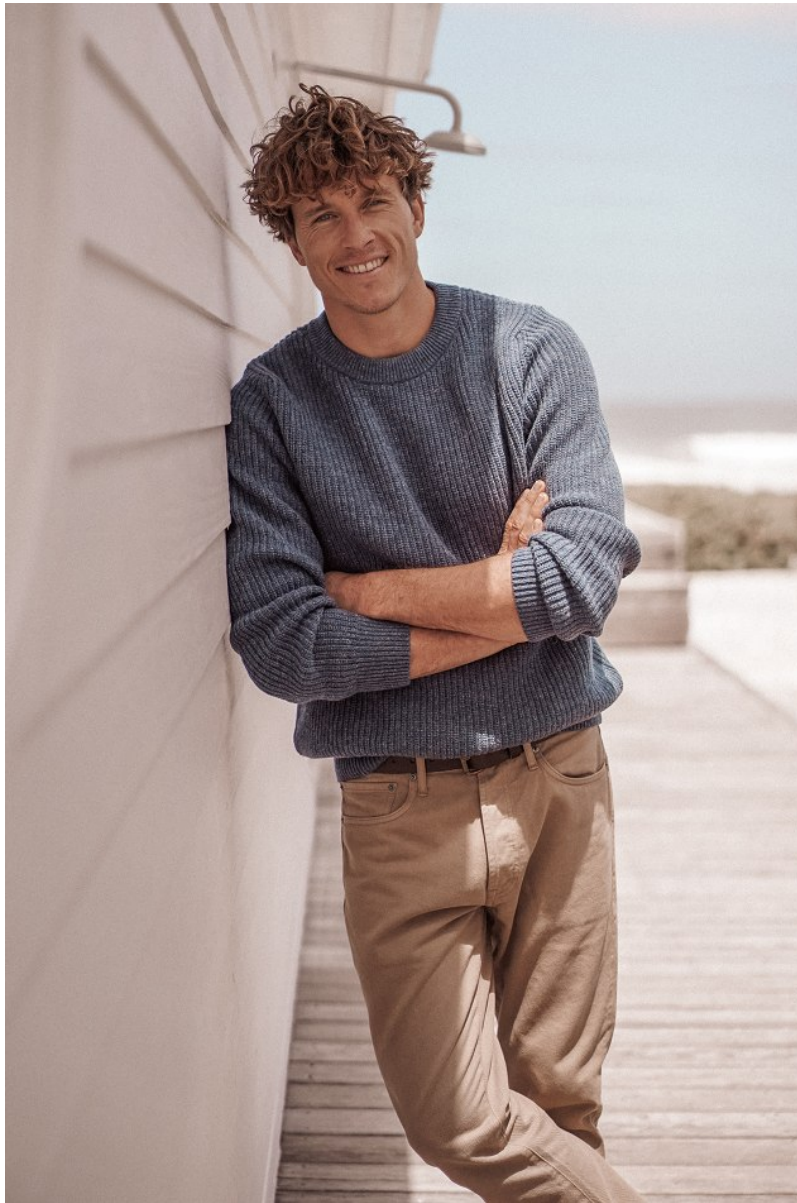

BOSS MODELS

CAPE TOWN

SEBASTIAN SIMONS

Height: 188cm Chest: 101cm Waist: 80cm Suit: 40 R Shoe: 11 UK Hair: Light Brown Eyes: Blue

BOSS MODELS

CAPE TOWN

SEBASTIAN SIMONS

Height: 188cm Chest: 101cm Waist: 80cm Suit: 40 R Shoe: 11 UK Hair: Light Brown Eyes: Blue