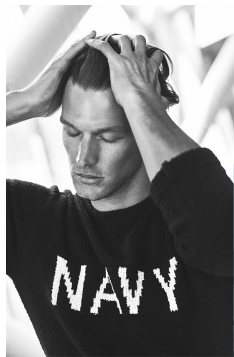

BOSS MODELS

CAPE TOWN

SHAUN DE WET

Height: 188cm Chest: 98cm Waist: 79cm Suit: 38.5 R Shoe: 10.5 UK Hair: Blonde Eyes: Blue

BOSS MODELS

CAPE TOWN

SHAUN DE WET

Height: 188cm Chest: 98cm Waist: 79cm Suit: 38.5 R Shoe: 10.5 UK Hair: Blonde Eyes: Blue

BOSS MODELS

CAPE TOWN

SHAUN DE WET

Height: 188cm Chest: 98cm Waist: 79cm Suit: 38.5 R Shoe: 10.5 UK Hair: Blonde Eyes: Blue