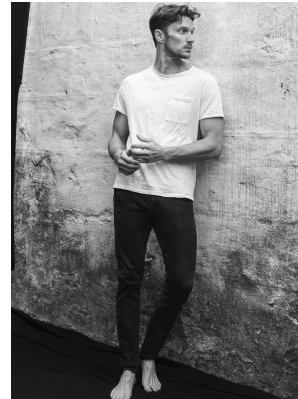

BOSS MODELS

CAPE TOWN

SHAUN DE WET

Height: 188cm Chest: 98cm Waist: 79cm Suit: 38.5 R Shoe: 10.5 UK Hair: Blonde Eyes: Blue

BOSS MODELS

CAPE TOWN

SHAUN DE WET

Height: 188cm Chest: 98cm Waist: 79cm Suit: 38.5 R Shoe: 10.5 UK Hair: Blonde Eyes: Blue

BOSS MODELS

CAPE TOWN

SHAUN DE WET

Height: 188cm Chest: 98cm Waist: 79cm Suit: 38.5 R Shoe: 10.5 UK Hair: Blonde Eyes: Blue