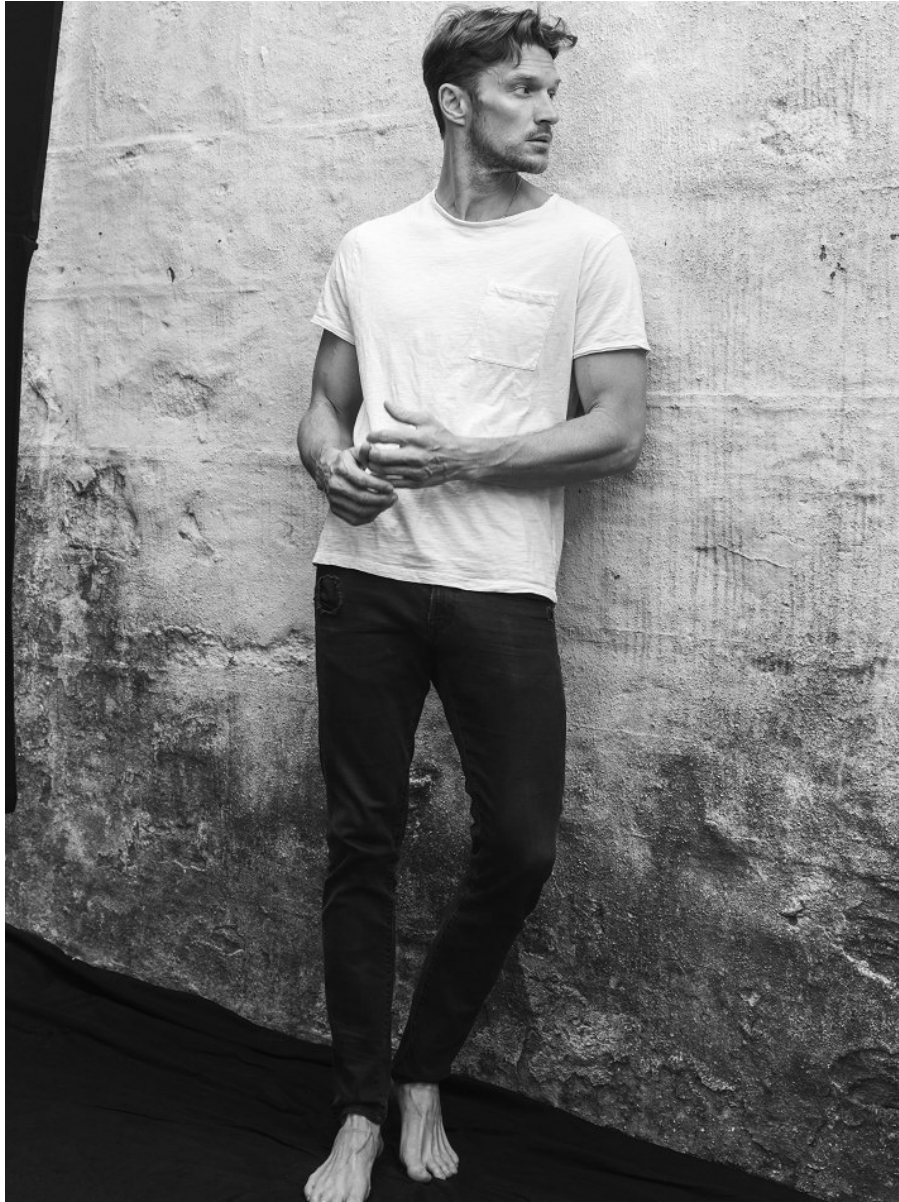

BOSS MODELS

CAPE TOWN

SHAUN DE WET

Height: 188cm Chest: 98cm Waist: 79cm Suit: 38.5 R Shoe: 10.5 UK Hair: Blonde Eyes: Blue

BOSS MODELS

CAPE TOWN

SHAUN DE WET

Height: 188cm Chest: 98cm Waist: 79cm Suit: 38.5 R Shoe: 10.5 UK Hair: Blonde Eyes: Blue

BOSS MODELS

CAPE TOWN

MASSIMODUTTI.COM

Massimo Dutti

SHAUN DE WET

Height: 188cm Chest: 98cm Waist: 79cm Suit: 38.5 R Shoe: 10.5 UK Hair: Blonde Eyes: Blue

BOSS MODELS

CAPE TOWN