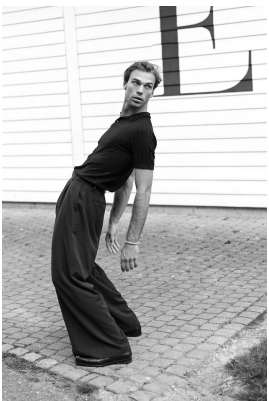

BOSS MODELS

CAPE TOWN

FULLMETAL
JACKET

VADIM VIAN

Height: 187cm Chest: 99cm Waist: 81cm Suit: 40 R Shoe: 10 UK Hair: Light Brown Eyes: Blue/Green

BOSS MODELS

CAPE TOWN

VADIM VIAN

Height: 187cm Chest: 99cm Waist: 81cm Suit: 40 R Shoe: 10 UK Hair: Light Brown Eyes: Blue/Green