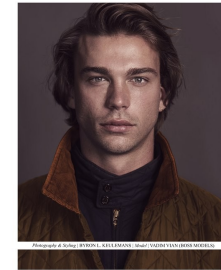

BOSS MODELS

CAPE TOWN

FULLMETAL
JACKET

VADIM VIAN

Height: 187cm Chest: 99cm Waist: 81cm Suit: 40 R Shoe: 10 UK Hair: Light Brown Eyes: Blue/Green

BOSS MODELS

CAPE TOWN

VADIM VIAN

Height: 187cm Chest: 99cm Waist: 81cm Suit: 40 R Shoe: 10 UK Hair: Light Brown Eyes: Blue/Green