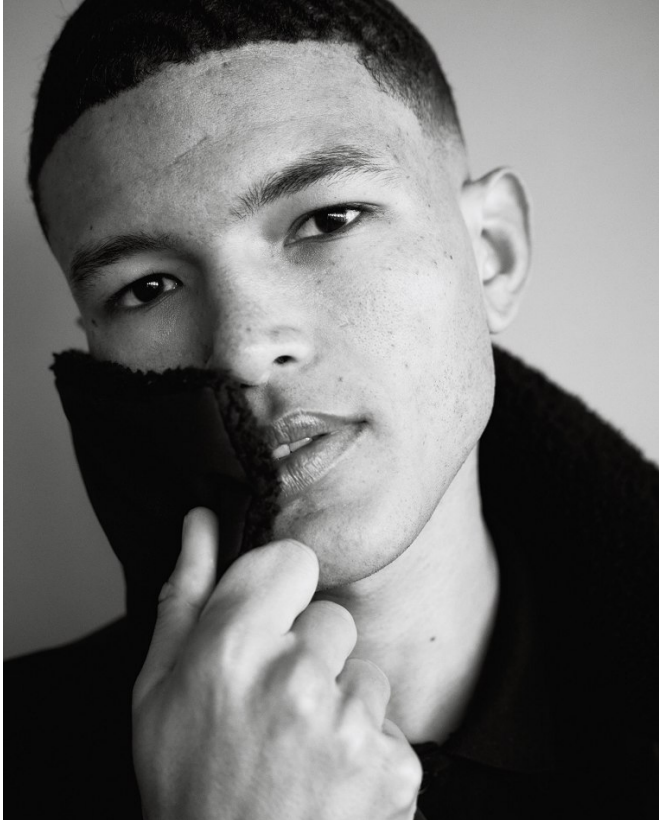

BOSS MODELS

CAPE TOWN

2

91

SAINT ANGELO

Height: 189cm Chest: 92cm Waist: 73cm Suit: 40 L Shoe: 8.5 UK Hair: Brown Eyes: Brown

BOSS MODELS

CAPE TOWN

SAINT ANGELO

Height: 189cm Chest: 92cm Waist: 73cm Suit: 40 L Shoe: 8.5 UK Hair: Brown Eyes: Brown

BOSS MODELS

CAPE TOWN

SAINT ANGELO

Height: 189cm Chest: 92cm Waist: 73cm Suit: 40 L Shoe: 8.5 UK Hair: Brown Eyes: Brown

BOSS MODELS

CAPE TOWN

SAINT ANGELO

Height: 189cm Chest: 92cm Waist: 73cm Suit: 40 L Shoe: 8.5 UK Hair: Brown Eyes: Brown

BOSS MODELS

CAPE TOWN

SAINT ANGELO

Height: 189cm Chest: 92cm Waist: 73cm Suit: 40 L Shoe: 8.5 UK Hair: Brown Eyes: Brown