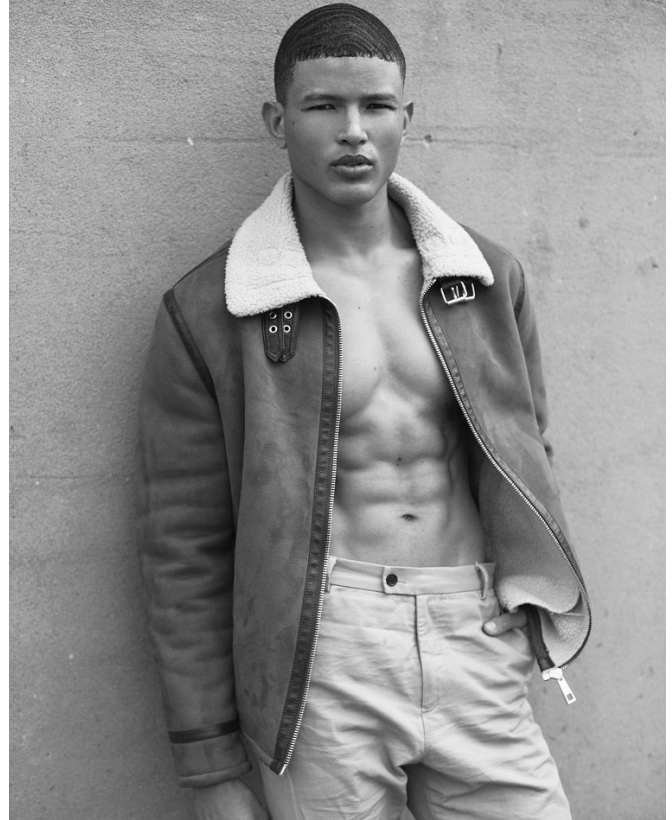

BOSS MODELS

CAPE TOWN

SAINT ANGELO

Height: 189cm Chest: 92cm Waist: 73cm Suit: 40 L Shoe: 8.5 UK Hair: Brown Eyes: Brown