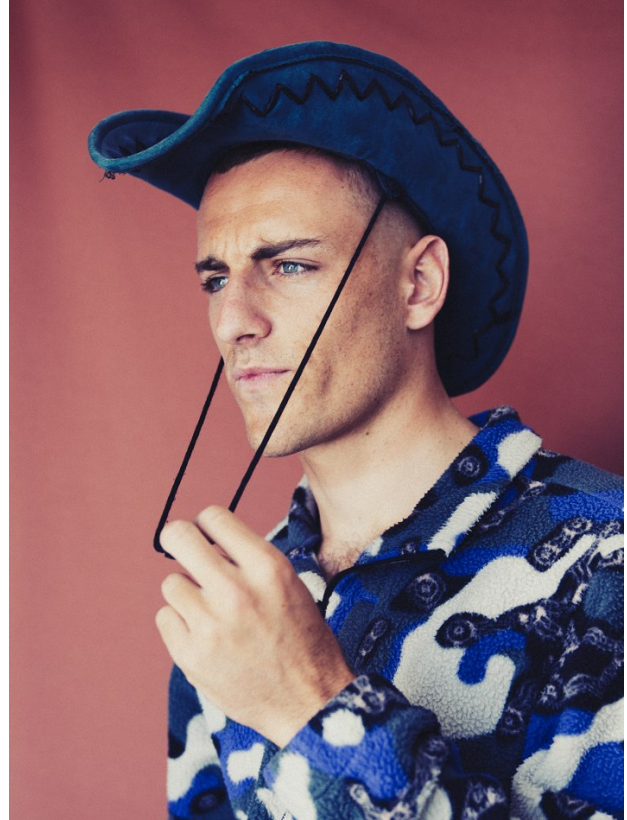

# BOSS MODELS

CAPE TOWN

JOSHUA VALERGA

Height: 189cm Chest: 98cm Waist: 79cm Suit: 39 R Shoe: 11 UK Hair: Brown Eyes: Blue

# BOSS MODELS

CAPE TOWN

**JOSHUA VALERGA**

Height: 189cm Chest: 98cm Waist: 79cm Suit: 39 R Shoe: 11 UK Hair: Brown Eyes: Blue