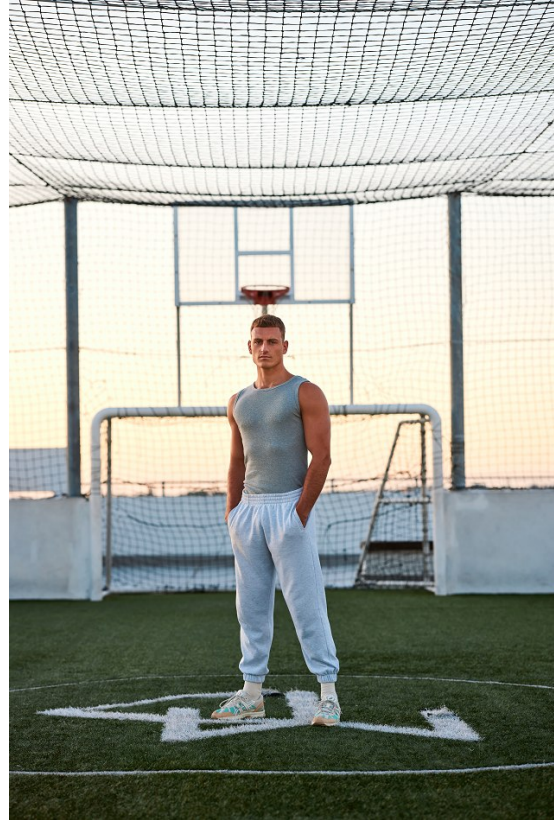

BOSS MODELS

CAPE TOWN

JOSHUA VALERGA

Height: 189cm Chest: 98cm Waist: 79cm Suit: 39 R Shoe: 11 UK Hair: Brown Eyes: Blue