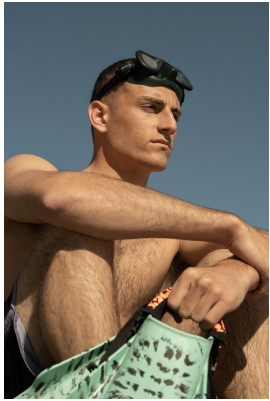

BOSS MODELS

CAPE TOWN

JOSHUA VALERGA

Height: 189cm Chest: 98cm Waist: 79cm Suit: 39 R Shoe: 11 UK Hair: Brown Eyes: Blue

BOSS MODELS

CAPE TOWN

JOSHUA VALERGA

Height: 189cm Chest: 98cm Waist: 79cm Suit: 39 R Shoe: 11 UK Hair: Brown Eyes: Blue