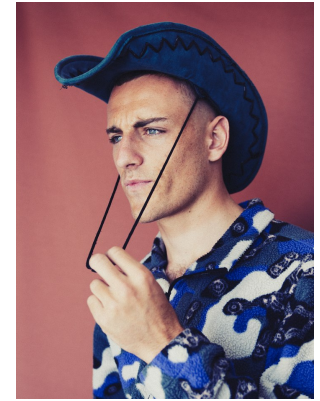

BOSS MODELS

CAPE TOWN

JOSHUA VALERGA

Height: 189cm Chest: 98cm Waist: 79cm Suit: 39 R Shoe: 11 UK Hair: Brown Eyes: Blue

BOSS MODELS

CAPE TOWN

JOSHUA VALERGA

Height: 189cm Chest: 98cm Waist: 79cm Suit: 39 R Shoe: 11 UK Hair: Brown Eyes: Blue