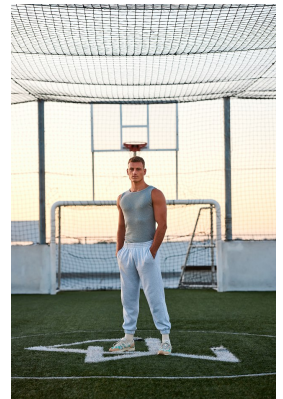

BOSS MODELS

CAPE TOWN

JOSHUA VALERGA

Height: 189cm Chest: 98cm Waist: 79cm Suit: 39 R Shoe: 11 UK Hair: Brown Eyes: Blue

BOSS MODELS

CAPE TOWN

JOSHUA VALERGA

Height: 189cm Chest: 98cm Waist: 79cm Suit: 39 R Shoe: 11 UK Hair: Brown Eyes: Blue