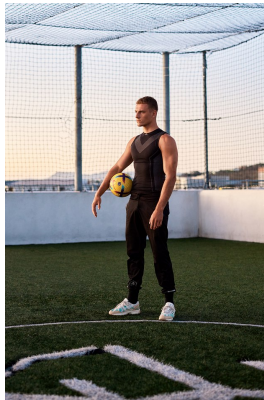

BOSS MODELS

CAPE TOWN

JOSHUA VALERGA

Height: 189cm Chest: 98cm Waist: 79cm Suit: 39 R Shoe: 11 UK Hair: Brown Eyes: Blue

BOSS MODELS

CAPE TOWN

JOSHUA VALERGA

Height: 189cm Chest: 98cm Waist: 79cm Suit: 39 R Shoe: 11 UK Hair: Brown Eyes: Blue