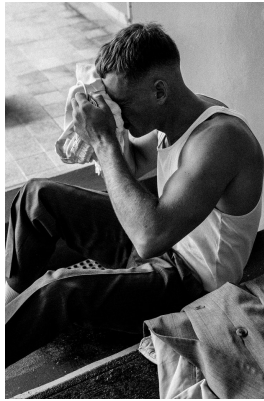

BOSS MODELS

CAPE TOWN

JOSHUA VALERGA

Height: 189cm Chest: 98cm Waist: 79cm Suit: 39 R Shoe: 11 UK Hair: Brown Eyes: Blue

BOSS MODELS

CAPE TOWN

JOSHUA VALERGA

Height: 189cm Chest: 98cm Waist: 79cm Suit: 39 R Shoe: 11 UK Hair: Brown Eyes: Blue