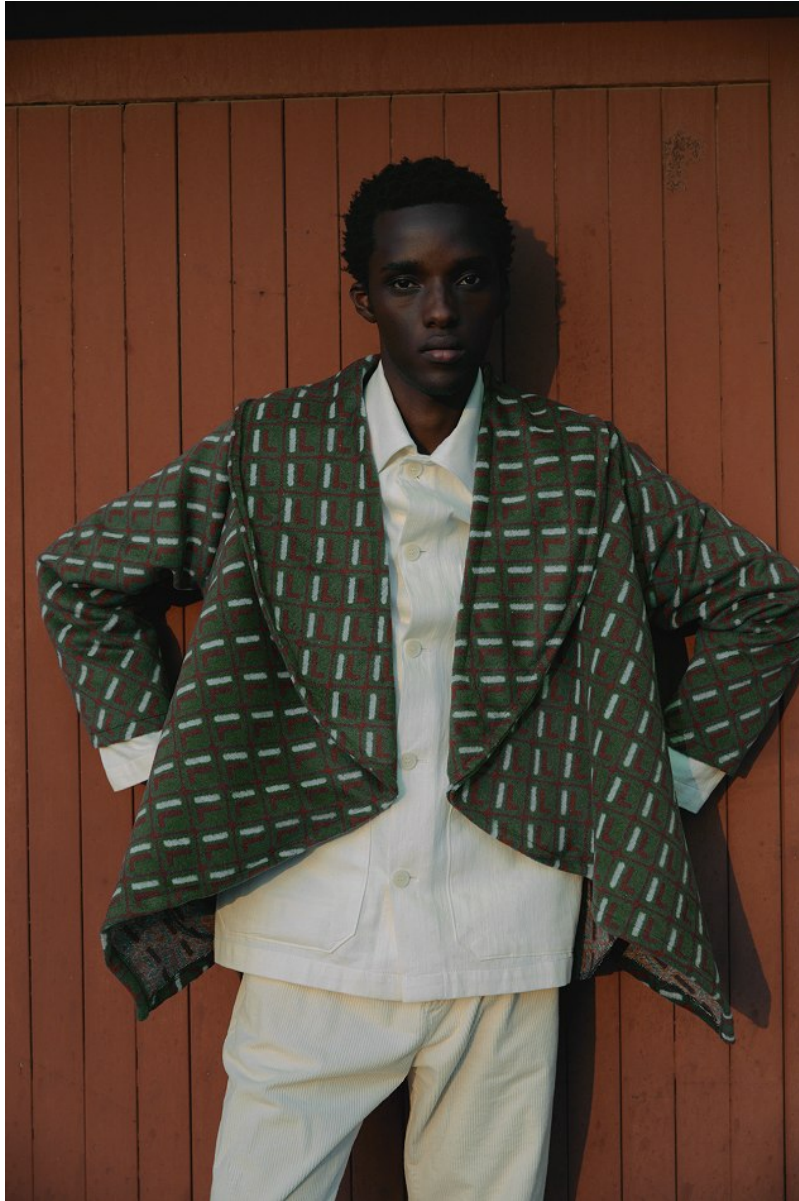

APHILE CARTER

BOSS MODELS

CAPE TOWN

APHILE CARTER

Height: 190cm Chest: 80cm Waist: 81cm Suit: 32 L Shoe: 11 UK Hair: Black Eyes: Black