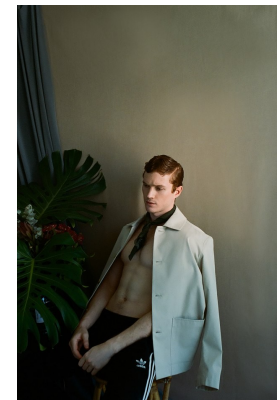

BOSS MODELS

CAPE TOWN

CORBIN

Height: 181cm Chest: 97cm Waist: 81cm Suit: 38 R Shoe: 9 UK Hair: Red Eyes: Green

BOSS MODELS

CAPE TOWN

CORBIN

Height: 181cm Chest: 97cm Waist: 81cm Suit: 38 R Shoe: 9 UK Hair: Red Eyes: Green