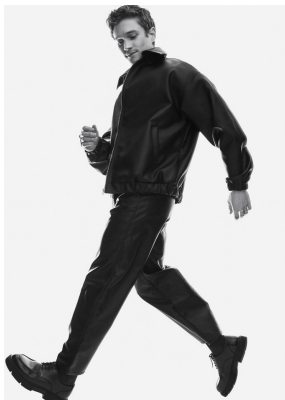

BOSS MODELS

CAPE TOWN

CORBIN

Height: 181cm Chest: 97cm Waist: 81cm Suit: 38 R Shoe: 9 UK Hair: Red Eyes: Green

BOSS MODELS

CAPE TOWN

CORBIN

Height: 181cm Chest: 97cm Waist: 81cm Suit: 38 R Shoe: 9 UK Hair: Red Eyes: Green