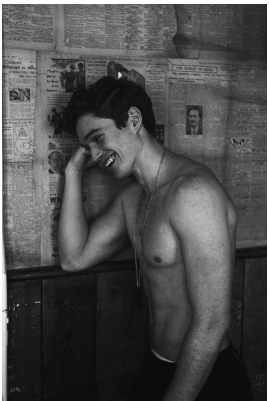

BOSS MODELS

CAPE TOWN

CORBIN

Height: 181cm Chest: 97cm Waist: 81cm Suit: 38 R Shoe: 9 UK Hair: Red Eyes: Green

BOSS MODELS

CAPE TOWN

CORBIN

Height: 181cm Chest: 97cm Waist: 81cm Suit: 38 R Shoe: 9 UK Hair: Red Eyes: Green