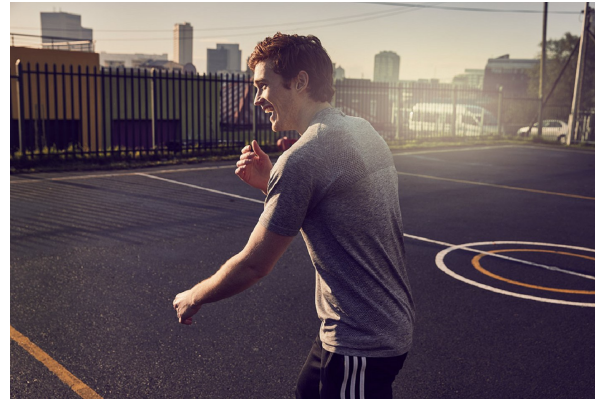

BOSS MODELS

CAPE TOWN

CORBIN

Height: 181cm Chest: 97cm Waist: 81cm Suit: 38 R Shoe: 9 UK Hair: Red Eyes: Green

BOSS MODELS

CAPE TOWN

CORBIN

Height: 181cm Chest: 97cm Waist: 81cm Suit: 38 R Shoe: 9 UK Hair: Red Eyes: Green