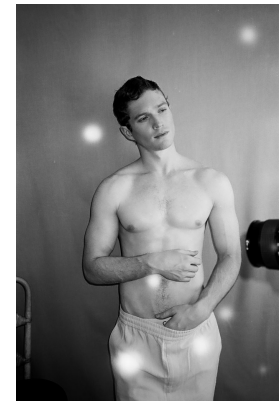

BOSS MODELS

CAPE TOWN

CORBIN

Height: 181cm Chest: 97cm Waist: 81cm Suit: 38 R Shoe: 9 UK Hair: Red Eyes: Green

BOSS MODELS

CAPE TOWN

CORBIN

Height: 181cm Chest: 97cm Waist: 81cm Suit: 38 R Shoe: 9 UK Hair: Red Eyes: Green