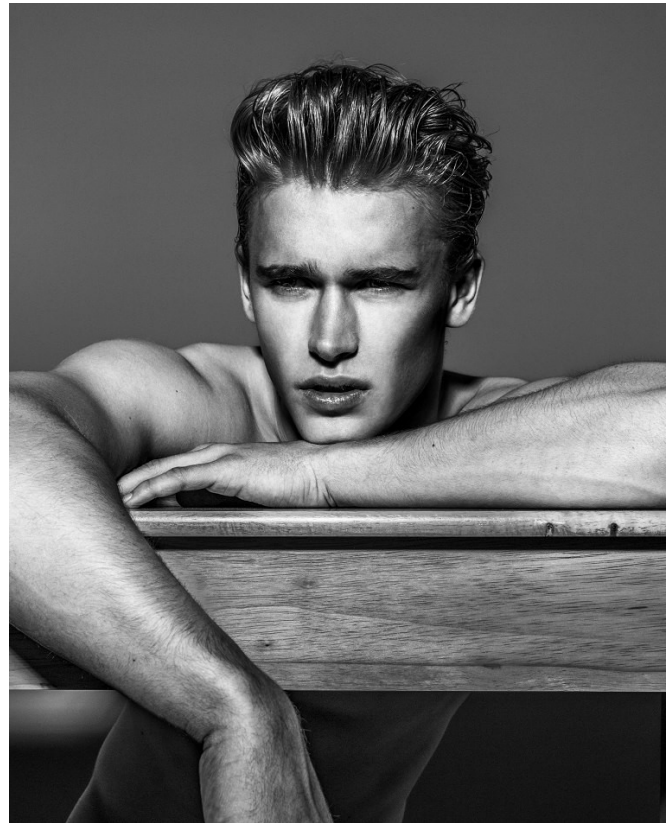

BOSS MODELS

CAPE TOWN

THYME STIDWORTHY

Height: 183cm Chest: 96cm Waist: 76cm Suit: 38 R Shoe: 11 UK Hair: Blonde Eyes: Green

BOSS MODELS

CAPE TOWN

THYME STIDWORTHY

Height: 183cm Chest: 96cm Waist: 76cm Suit: 38 R Shoe: 11 UK Hair: Blonde Eyes: Green