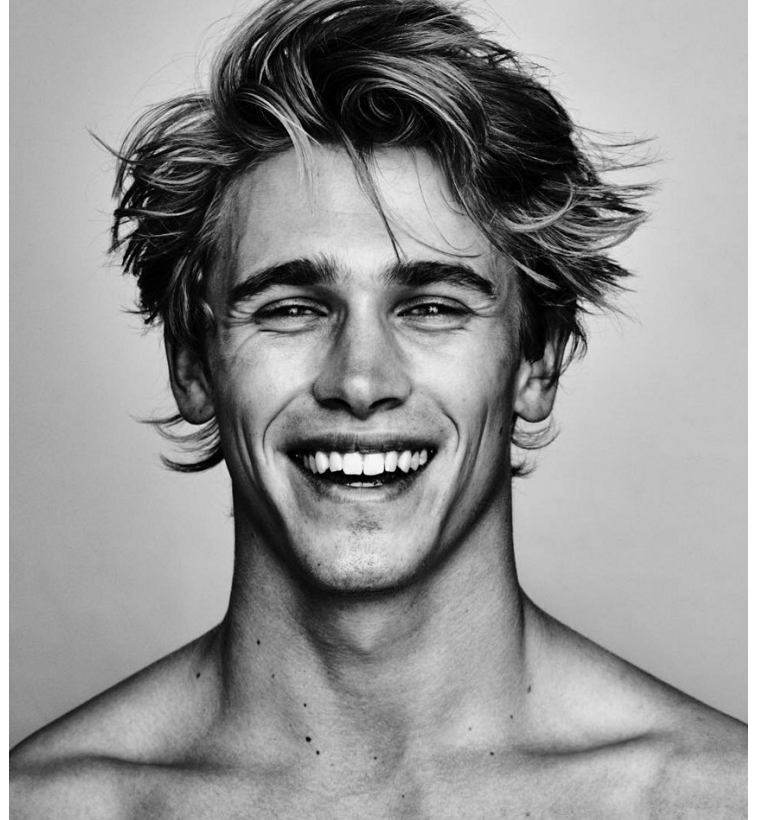

BOSS MODELS

CAPE TOWN

THYME STIDWORTHY

Height: 183cm Chest: 96cm Waist: 76cm Suit: 38 R Shoe: 11 UK Hair: Blonde Eyes: Green

BOSS MODELS

CAPE TOWN

THYME STIDWORTHY

Height: 183cm Chest: 96cm Waist: 76cm Suit: 38 R Shoe: 11 UK Hair: Blonde Eyes: Green