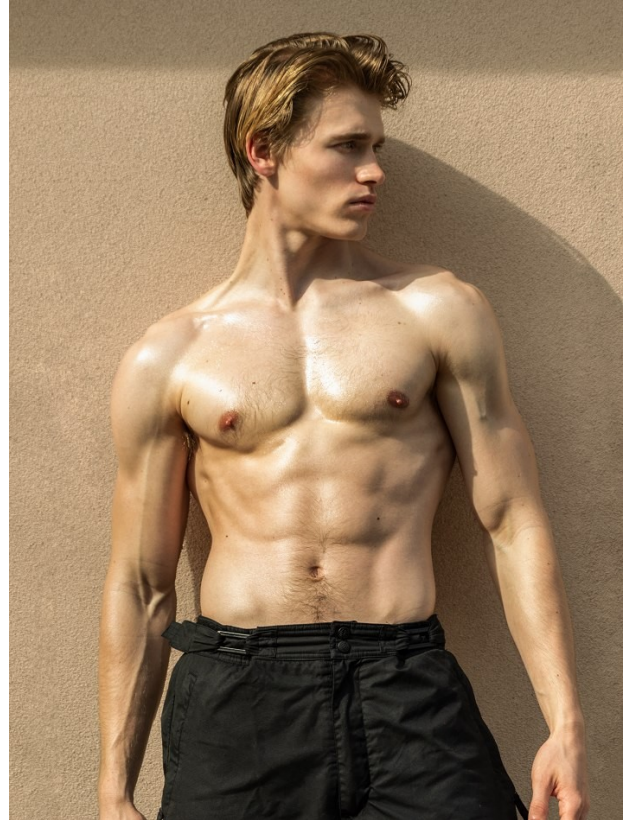

BOSS MODELS

CAPE TOWN

THYME STIDWORTHY

Height: 183cm Chest: 96cm Waist: 76cm Suit: 38 R Shoe: 11 UK Hair: Blonde Eyes: Green

BOSS MODELS

CAPE TOWN

THYME STIDWORTHY

Height: 183cm Chest: 96cm Waist: 76cm Suit: 38 R Shoe: 11 UK Hair: Blonde Eyes: Green