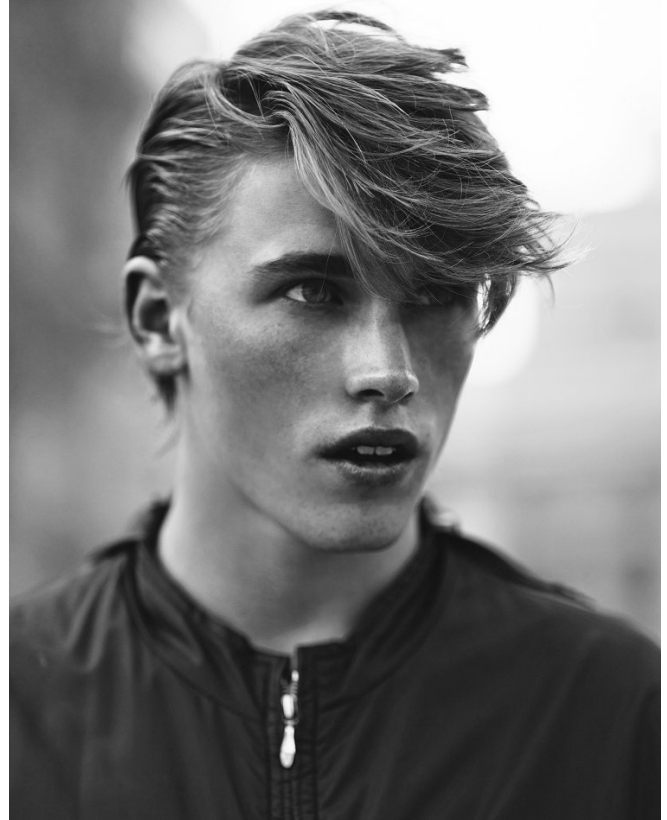

BOSS MODELS

CAPE TOWN

THYME STIDWORTHY

Height: 183cm Chest: 96cm Waist: 76cm Suit: 38 R Shoe: 11 UK Hair: Blonde Eyes: Green

BOSS MODELS

CAPE TOWN

THYME STIDWORTHY

Height: 183cm Chest: 96cm Waist: 76cm Suit: 38 R Shoe: 11 UK Hair: Blonde Eyes: Green