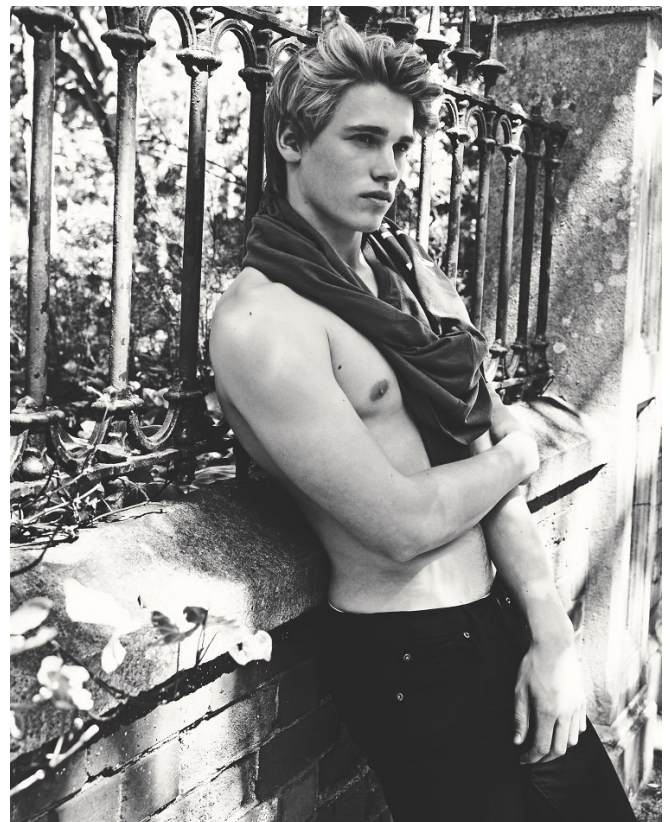

BOSS MODELS

CAPE TOWN

THYME STIDWORTHY

Height: 183cm Chest: 96cm Waist: 76cm Suit: 38 R Shoe: 11 UK Hair: Blonde Eyes: Green

BOSS MODELS

CAPE TOWN

THYME STIDWORTHY

Height: 183cm Chest: 96cm Waist: 76cm Suit: 38 R Shoe: 11 UK Hair: Blonde Eyes: Green