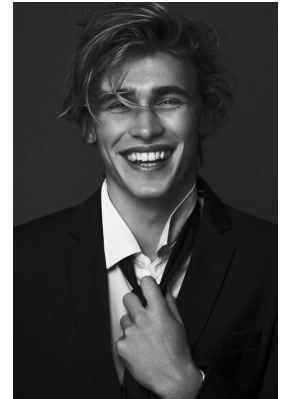

BOSS MODELS

CAPE TOWN

THYME STIDWORTHY

Height: 183cm Chest: 96cm Waist: 76cm Suit: 38 R Shoe: 11 UK Hair: Blonde Eyes: Green

BOSS MODELS

CAPE TOWN

THYME STIDWORTHY

Height: 183cm Chest: 96cm Waist: 76cm Suit: 38 R Shoe: 11 UK Hair: Blonde Eyes: Green

BOSS MODELS

CAPE TOWN

THYME STIDWORTHY

Height: 183cm Chest: 96cm Waist: 76cm Suit: 38 R Shoe: 11 UK Hair: Blonde Eyes: Green