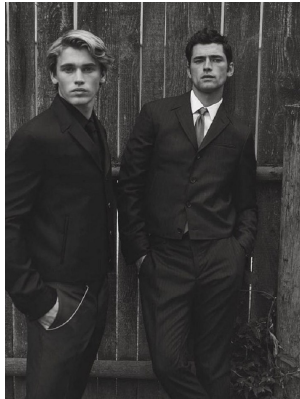

BOSS MODELS

CAPE TOWN

THYME STIDWORTHY

Height: 183cm Chest: 96cm Waist: 76cm Suit: 38 R Shoe: 11 UK Hair: Blonde Eyes: Green

BOSS MODELS

CAPE TOWN

THYME STIDWORTHY

Height: 183cm Chest: 96cm Waist: 76cm Suit: 38 R Shoe: 11 UK Hair: Blonde Eyes: Green

BOSS MODELS

CAPE TOWN

THYME STIDWORTHY

Height: 183cm Chest: 96cm Waist: 76cm Suit: 38 R Shoe: 11 UK Hair: Blonde Eyes: Green