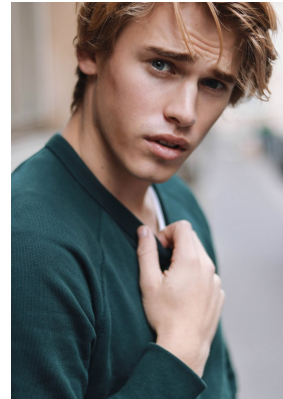

BOSS MODELS

CAPE TOWN

THYME STIDWORTHY

Height: 183cm Chest: 96cm Waist: 76cm Suit: 38 R Shoe: 11 UK Hair: Blonde Eyes: Green

BOSS MODELS

CAPE TOWN

THYME STIDWORTHY

Height: 183cm Chest: 96cm Waist: 76cm Suit: 38 R Shoe: 11 UK Hair: Blonde Eyes: Green

BOSS MODELS

CAPE TOWN

THYME STIDWORTHY

Height: 183cm Chest: 96cm Waist: 76cm Suit: 38 R Shoe: 11 UK Hair: Blonde Eyes: Green