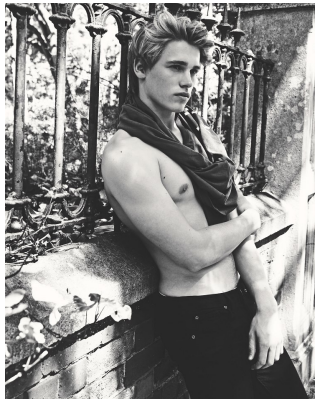

BOSS MODELS

CAPE TOWN

THYME STIDWORTHY

Height: 183cm Chest: 96cm Waist: 76cm Suit: 38 R Shoe: 11 UK Hair: Blonde Eyes: Green

BOSS MODELS

CAPE TOWN

THYME STIDWORTHY

Height: 183cm Chest: 96cm Waist: 76cm Suit: 38 R Shoe: 11 UK Hair: Blonde Eyes: Green

BOSS MODELS

CAPE TOWN

THYME STIDWORTHY

Height: 183cm Chest: 96cm Waist: 76cm Suit: 38 R Shoe: 11 UK Hair: Blonde Eyes: Green