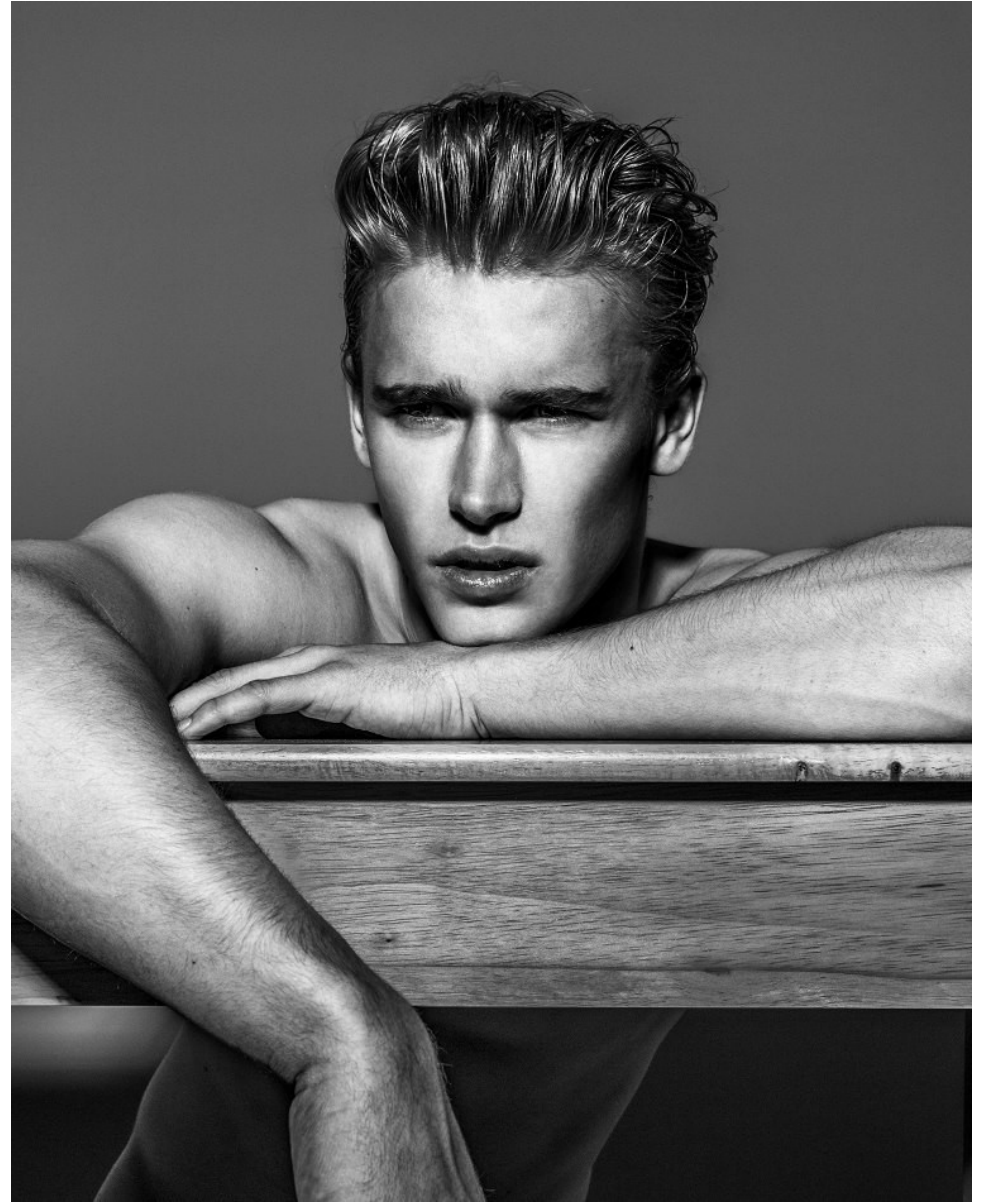

BOSS MODELS

CAPE TOWN

THYME STIDWORTHY

Height: 183cm Chest: 96cm Waist: 76cm Suit: 38 R Shoe: 11 UK Hair: Blonde Eyes: Green

BOSS MODELS

CAPE TOWN

THYME STIDWORTHY

Height: 183cm Chest: 96cm Waist: 76cm Suit: 38 R Shoe: 11 UK Hair: Blonde Eyes: Green