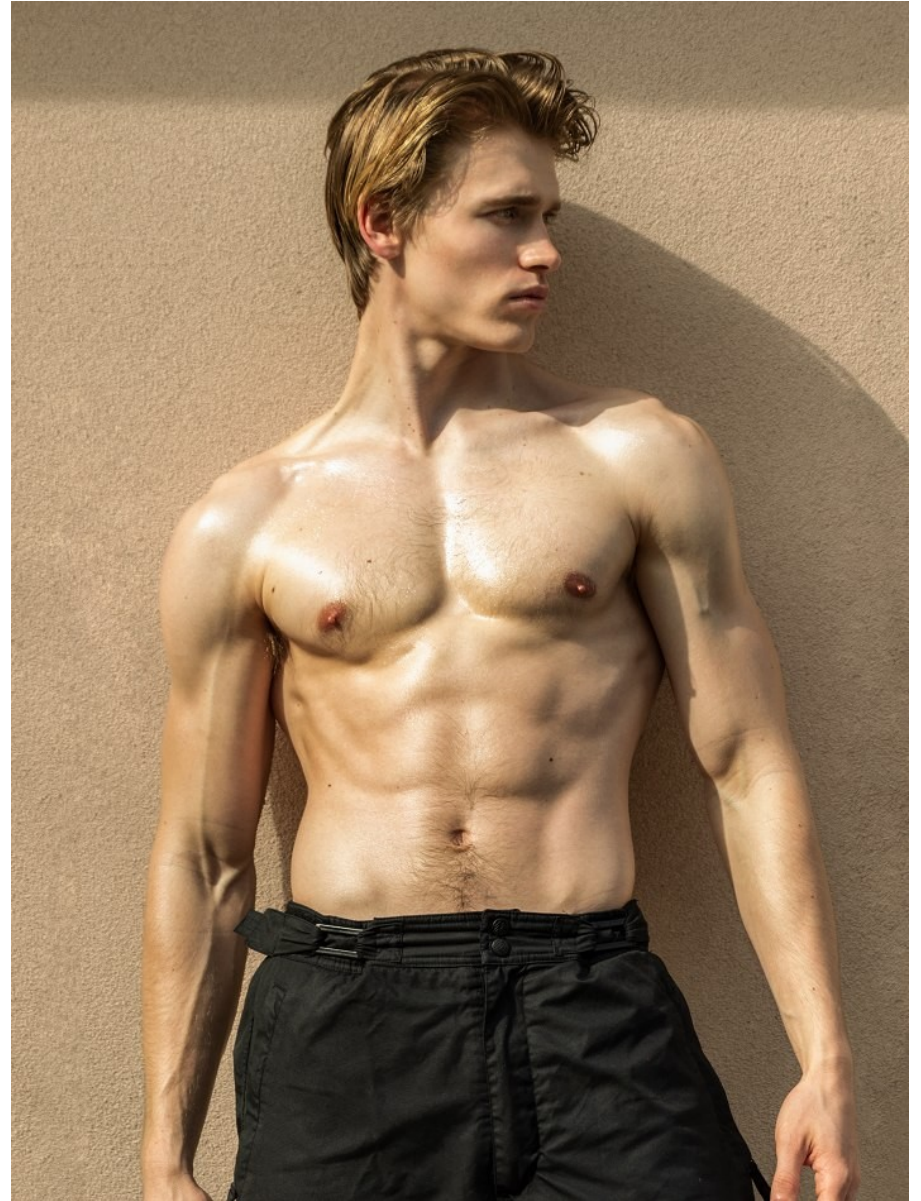

BOSS MODELS

CAPE TOWN

THYME STIDWORTHY

Height: 183cm Chest: 96cm Waist: 76cm Suit: 38 R Shoe: 11 UK Hair: Blonde Eyes: Green