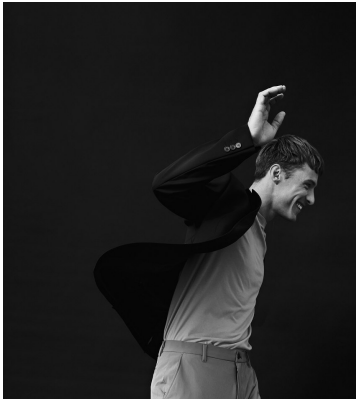

BOSS MODELS

CAPE TOWN

DYLAN ARMSTRONG

Height: 188cm Chest: 101cm Waist: 83cm Suit: 40 L Shoe: 11 UK Hair: Dark Blonde Eyes: Green

BOSS MODELS

CAPE TOWN

DYLAN ARMSTRONG

Height: 188cm Chest: 101cm Waist: 83cm Suit: 40 L Shoe: 11 UK Hair: Dark Blonde Eyes: Green