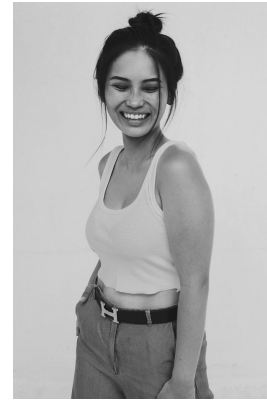

BOSS MODELS

CAPE TOWN

ASHLEIGH ROSE

Height: 164cm Bust: 90cm Waist: 66cm Hips: 89cm Shoe: 5 UK Hair: Ash Blonde Eyes: Brown