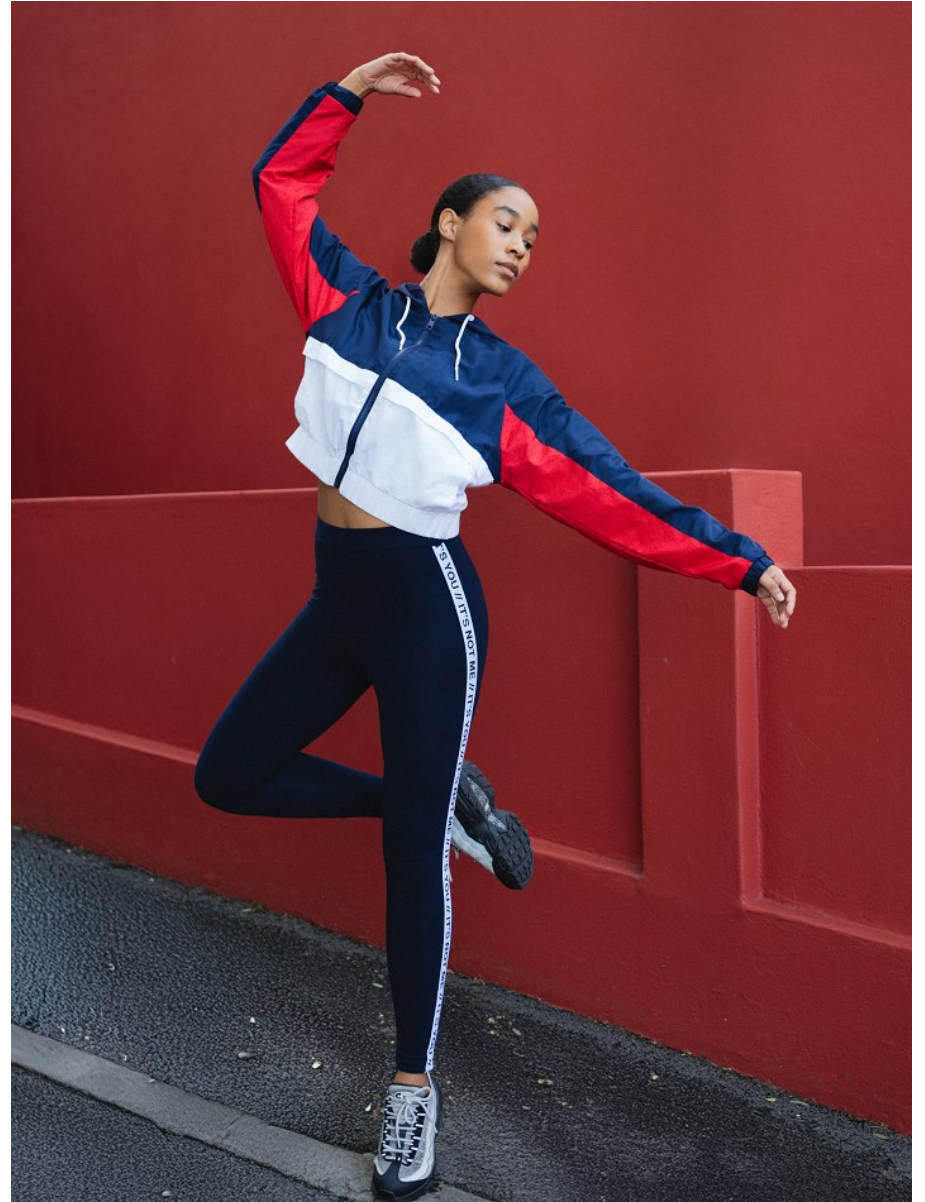

citizen
A Division Of Boss Models

CHLOE PETERSEN

Height: 175cm Bust: 83cm Waist: 67cm Hips: 93cm Shoe: 5 UK Hair: Dark Brown Eyes: Brown