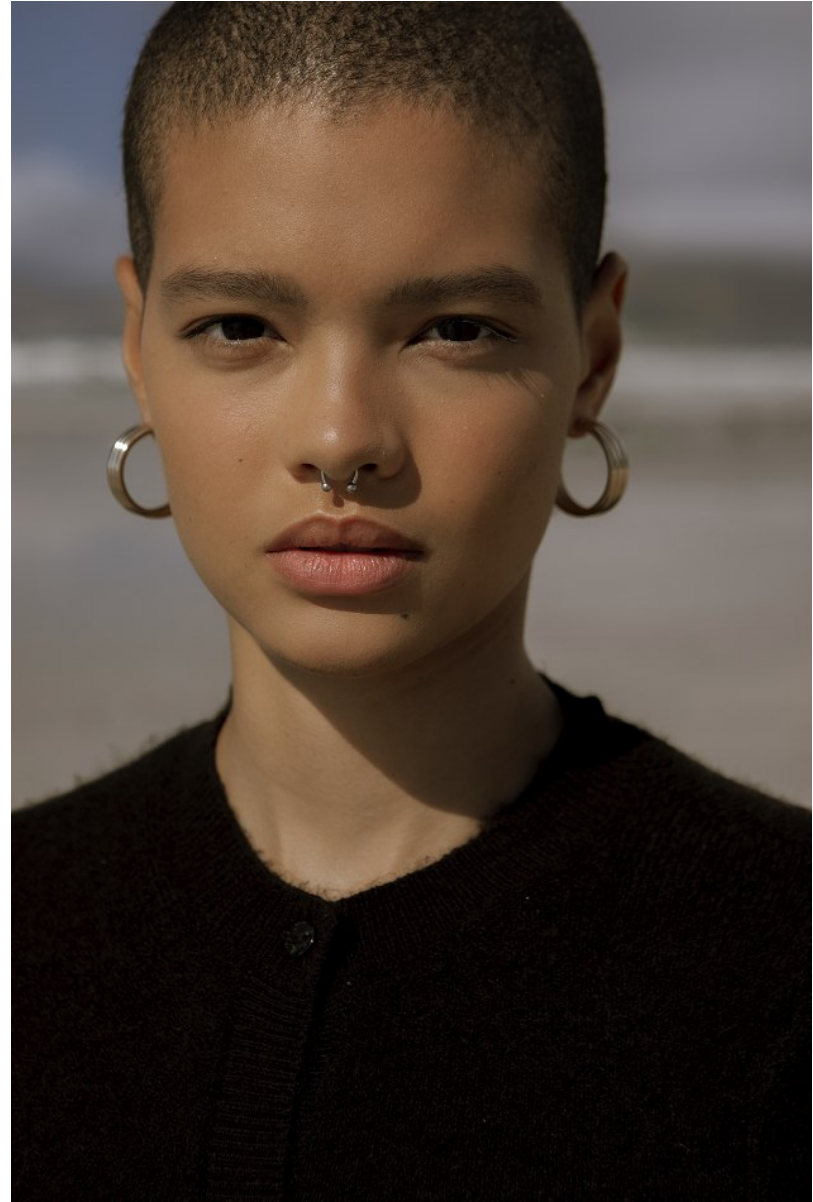

KARYN BOCK

Height: 169cm Bust: 76cm Waist: 61cm Hips: 86cm Shoe: 5 UK Hair: Brown Eyes: Brown