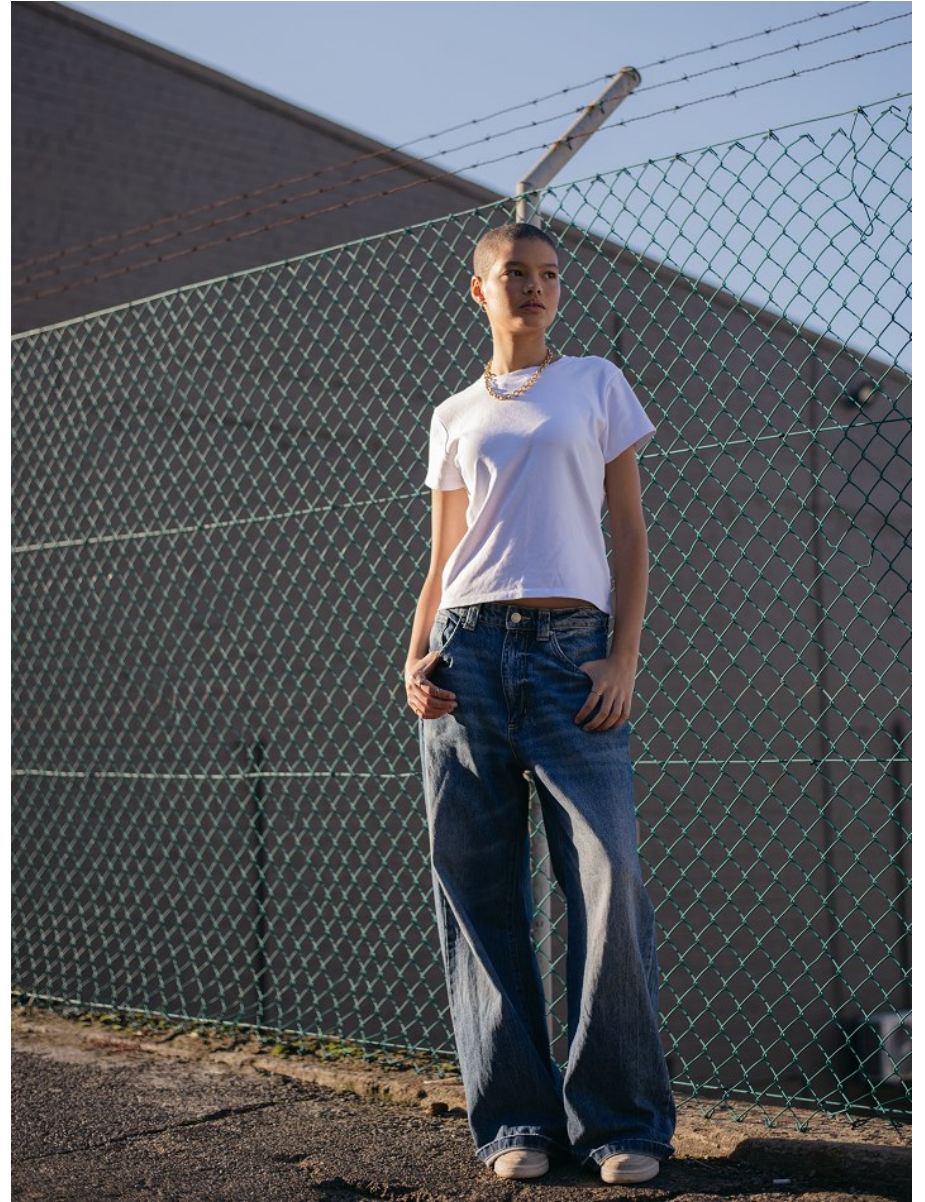

citizen
A Division Of Boss Models

KARYN BOCK

Height: 169cm Bust: 76cm Waist: 61cm Hips: 86cm Shoe: 5 UK Hair: Brown Eyes: Brown

KARYN BOCK

Height: 169cm Bust: 76cm Waist: 61cm Hips: 86cm Shoe: 5 UK Hair: Brown Eyes: Brown