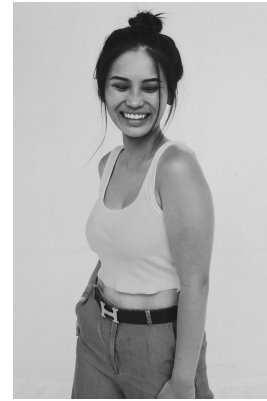

# BOSS MODELS

CAPE TOWN

## ASHLEIGH ROSE

Height: 164cm Bust: 90cm Waist: 66cm Hips: 89cm Shoe: 5 UK Hair: Ash Blonde Eyes: Brown