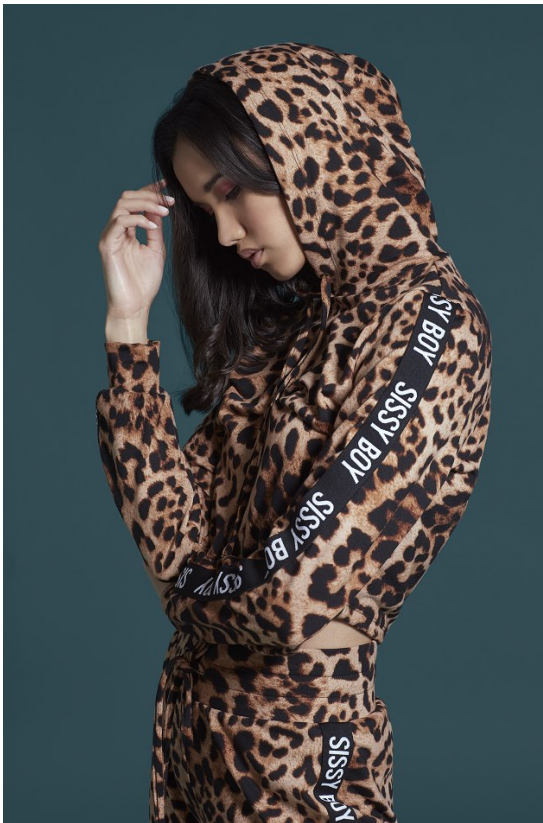

# BOSS MODELS

CAPE TOWN

KELLY BEN

Height: 176cm Bust: 83cm Waist: 63cm Hips: 88cm Shoe: 5.5 UK Hair: Brown Eyes: Brown

# BOSS MODELS

CAPE TOWN

## KELLY BEN

Height: 176cm Bust: 83cm Waist: 63cm Hips: 88cm Shoe: 5.5 UK Hair: Brown Eyes: Brown