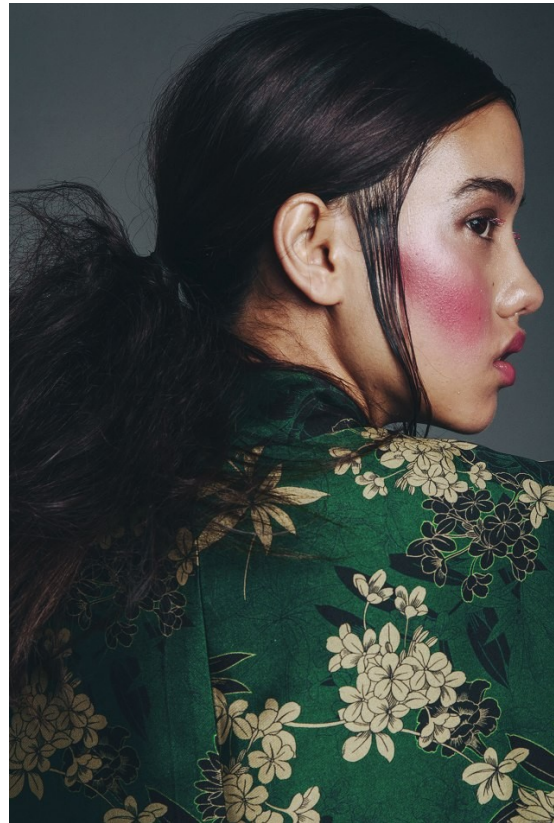

BOSS MODELS

CAPE TOWN

KELLY BEN

Height: 176cm Bust: 83cm Waist: 63cm Hips: 88cm Shoe: 5.5 UK Hair: Brown Eyes: Brown