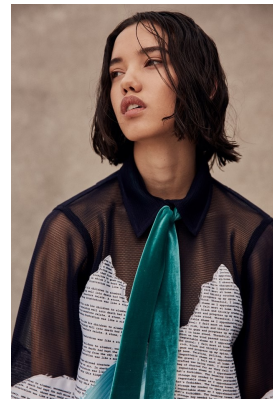

BOSS MODELS

CAPE TOWN

KELLY BEN

Height: 176cm Bust: 83cm Waist: 63cm Hips: 88cm Shoe: 5.5 UK Hair: Brown Eyes: Brown

BOSS MODELS

CAPE TOWN

KELLY BEN

Height: 176cm Bust: 83cm Waist: 63cm Hips: 88cm Shoe: 5.5 UK Hair: Brown Eyes: Brown