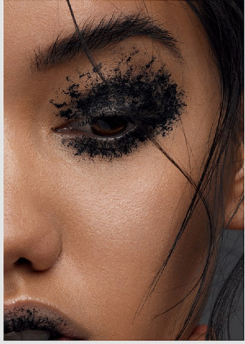

BOSS MODELS

CAPE TOWN

KELLY BEN

Height: 176cm Bust: 83cm Waist: 63cm Hips: 88cm Shoe: 5.5 UK Hair: Brown Eyes: Brown

BOSS MODELS

CAPE TOWN

KELLY BEN

Height: 176cm Bust: 83cm Waist: 63cm Hips: 88cm Shoe: 5.5 UK Hair: Brown Eyes: Brown