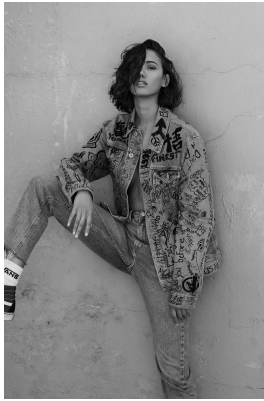

BOSS MODELS

CAPE TOWN

KELLY BEN

Height: 176cm Bust: 83cm Waist: 63cm Hips: 88cm Shoe: 5.5 UK Hair: Brown Eyes: Brown

BOSS MODELS

CAPE TOWN

KELLY BEN

Height: 176cm Bust: 83cm Waist: 63cm Hips: 88cm Shoe: 5.5 UK Hair: Brown Eyes: Brown