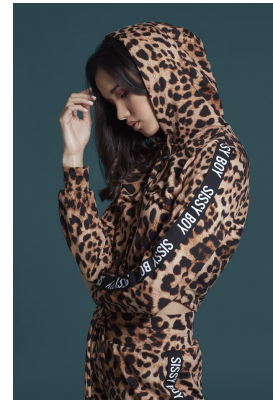

BOSS MODELS

CAPE TOWN

KELLY BEN

Height: 176cm Bust: 83cm Waist: 63cm Hips: 88cm Shoe: 5.5 UK Hair: Brown Eyes: Brown

BOSS MODELS

CAPE TOWN

KELLY BEN

Height: 176cm Bust: 83cm Waist: 63cm Hips: 88cm Shoe: 5.5 UK Hair: Brown Eyes: Brown