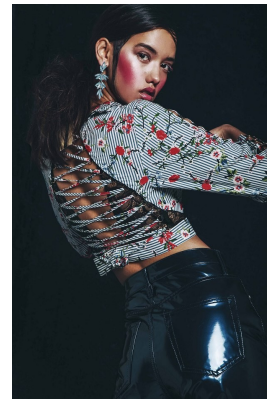

BOSS MODELS

CAPE TOWN

KELLY BEN

Height: 176cm Bust: 83cm Waist: 63cm Hips: 88cm Shoe: 5.5 UK Hair: Brown Eyes: Brown

BOSS MODELS

CAPE TOWN

KELLY BEN

Height: 176cm Bust: 83cm Waist: 63cm Hips: 88cm Shoe: 5.5 UK Hair: Brown Eyes: Brown