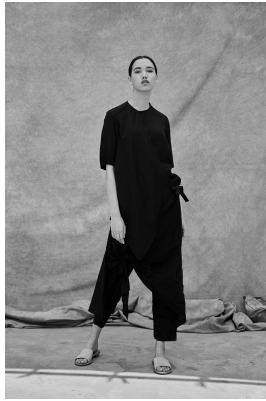

BOSS MODELS

CAPE TOWN

KELLY BEN

Height: 176cm Bust: 83cm Waist: 63cm Hips: 88cm Shoe: 5.5 UK Hair: Brown Eyes: Brown

BOSS MODELS

CAPE TOWN

KELLY BEN

Height: 176cm Bust: 83cm Waist: 63cm Hips: 88cm Shoe: 5.5 UK Hair: Brown Eyes: Brown