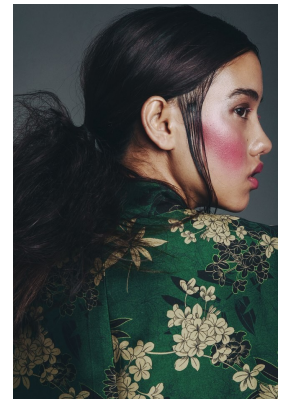

BOSS MODELS

CAPE TOWN

KELLY BEN

Height: 176cm Bust: 83cm Waist: 63cm Hips: 88cm Shoe: 5.5 UK Hair: Brown Eyes: Brown

BOSS MODELS

CAPE TOWN

KELLY BEN

Height: 176cm Bust: 83cm Waist: 63cm Hips: 88cm Shoe: 5.5 UK Hair: Brown Eyes: Brown