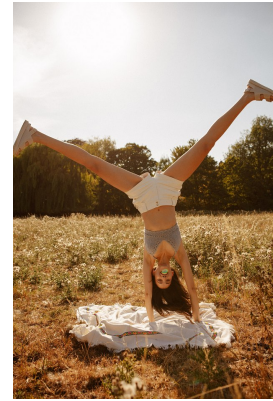

BOSS MODELS

CAPE TOWN

KELLY BEN

Height: 176cm Bust: 83cm Waist: 63cm Hips: 88cm Shoe: 5.5 UK Hair: Brown Eyes: Brown

BOSS MODELS

CAPE TOWN

KELLY BEN

Height: 176cm Bust: 83cm Waist: 63cm Hips: 88cm Shoe: 5.5 UK Hair: Brown Eyes: Brown