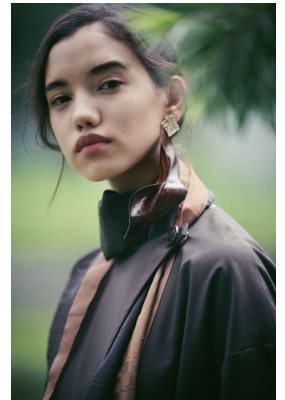

BOSS MODELS

CAPE TOWN

KELLY BEN

Height: 176cm Bust: 83cm Waist: 63cm Hips: 88cm Shoe: 5.5 UK Hair: Brown Eyes: Brown

BOSS MODELS

CAPE TOWN

KELLY BEN

Height: 176cm Bust: 83cm Waist: 63cm Hips: 88cm Shoe: 5.5 UK Hair: Brown Eyes: Brown