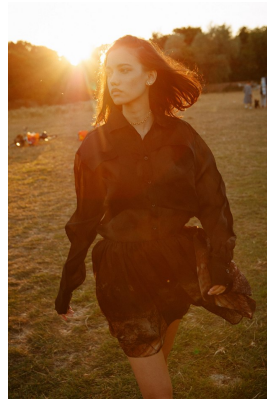

BOSS MODELS

CAPE TOWN

KELLY BEN

Height: 176cm Bust: 83cm Waist: 63cm Hips: 88cm Shoe: 5.5 UK Hair: Brown Eyes: Brown

BOSS MODELS

CAPE TOWN

KELLY BEN

Height: 176cm Bust: 83cm Waist: 63cm Hips: 88cm Shoe: 5.5 UK Hair: Brown Eyes: Brown