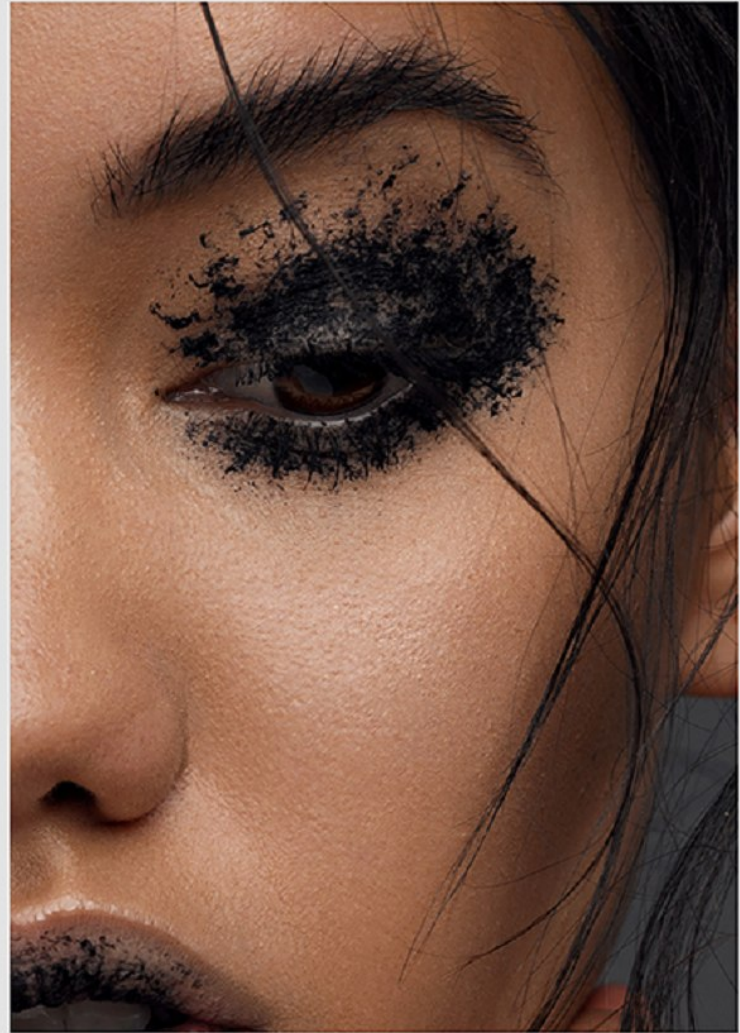

BOSS MODELS

CAPE TOWN

KELLY BEN

Height: 176cm Bust: 83cm Waist: 63cm Hips: 88cm Shoe: 5.5 UK Hair: Brown Eyes: Brown