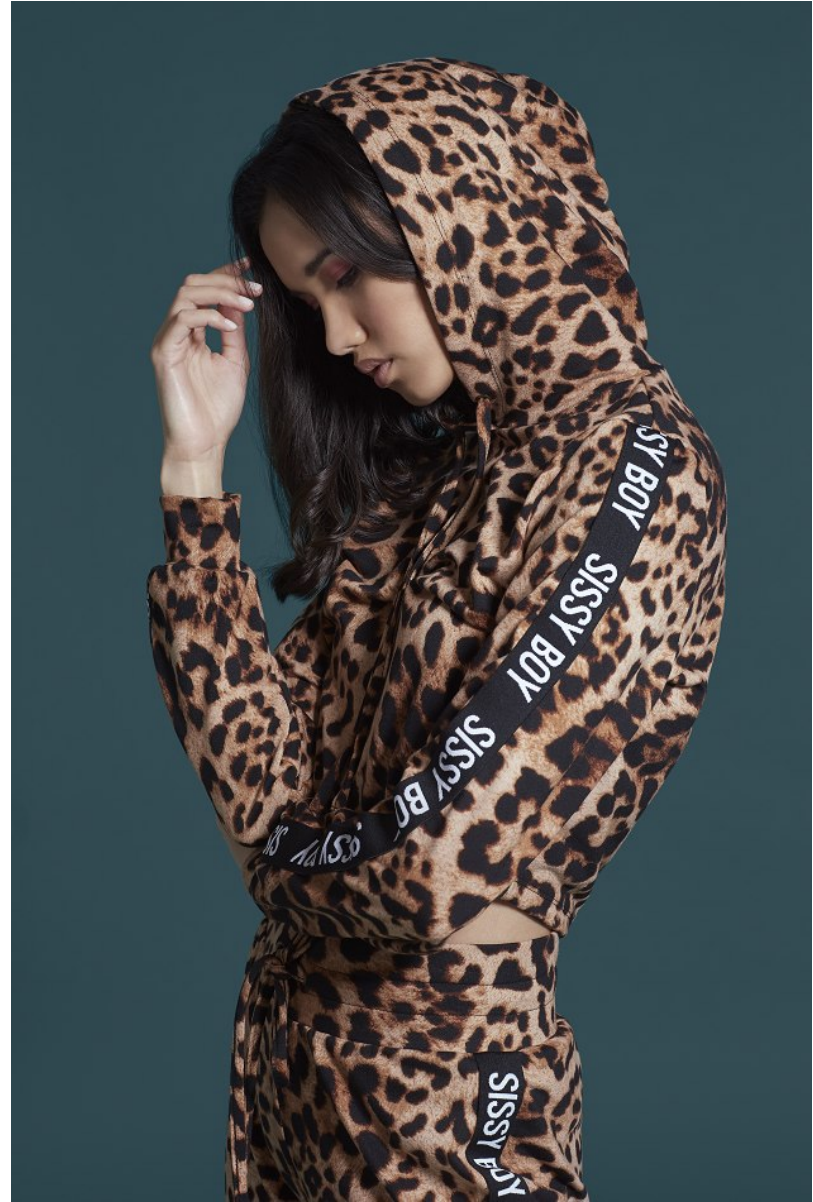

BOSS MODELS

CAPE TOWN

KELLY BEN

Height: 176cm Bust: 83cm Waist: 63cm Hips: 88cm Shoe: 5.5 UK Hair: Brown Eyes: Brown

BOSS MODELS

CAPE TOWN

KELLY BEN

Height: 176cm Bust: 83cm Waist: 63cm Hips: 88cm Shoe: 5.5 UK Hair: Brown Eyes: Brown