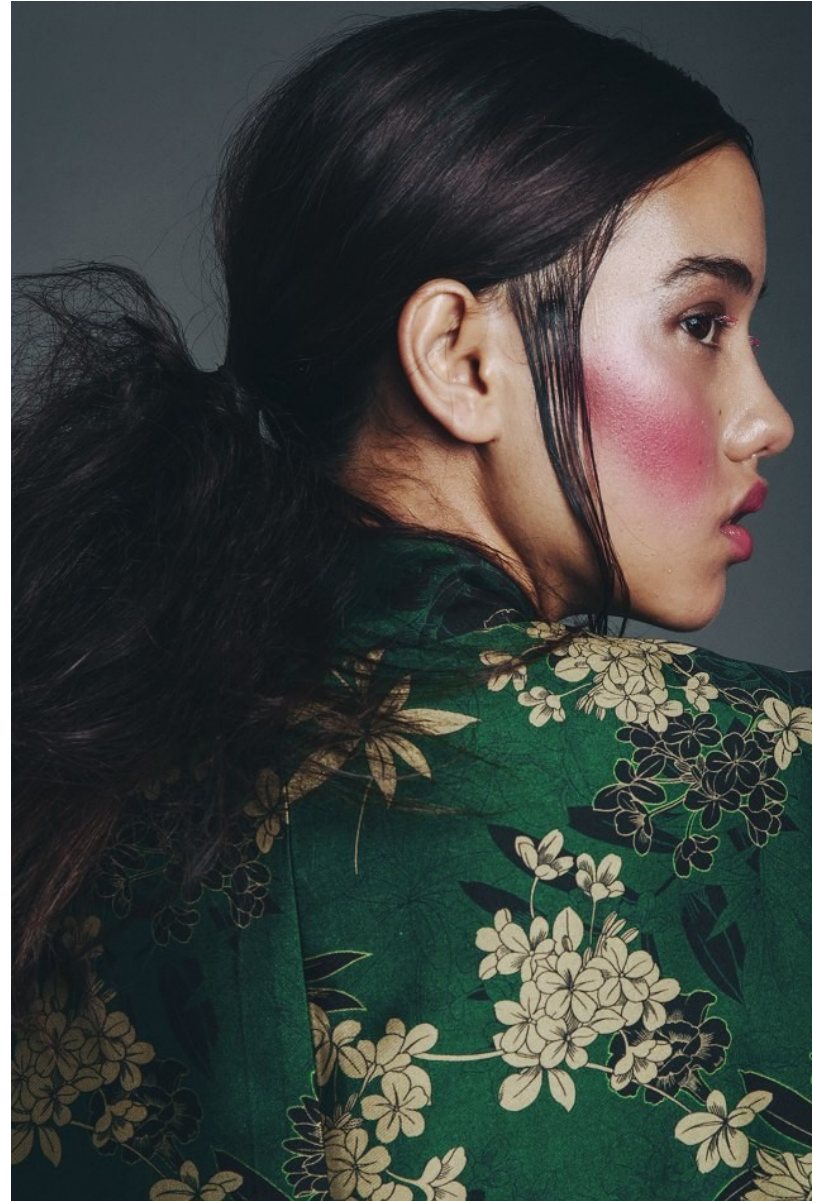

BOSS MODELS

CAPE TOWN

KELLY BEN

Height: 176cm Bust: 83cm Waist: 63cm Hips: 88cm Shoe: 5.5 UK Hair: Brown Eyes: Brown

BOSS MODELS

CAPE TOWN

KELLY BEN

Height: 176cm Bust: 83cm Waist: 63cm Hips: 88cm Shoe: 5.5 UK Hair: Brown Eyes: Brown