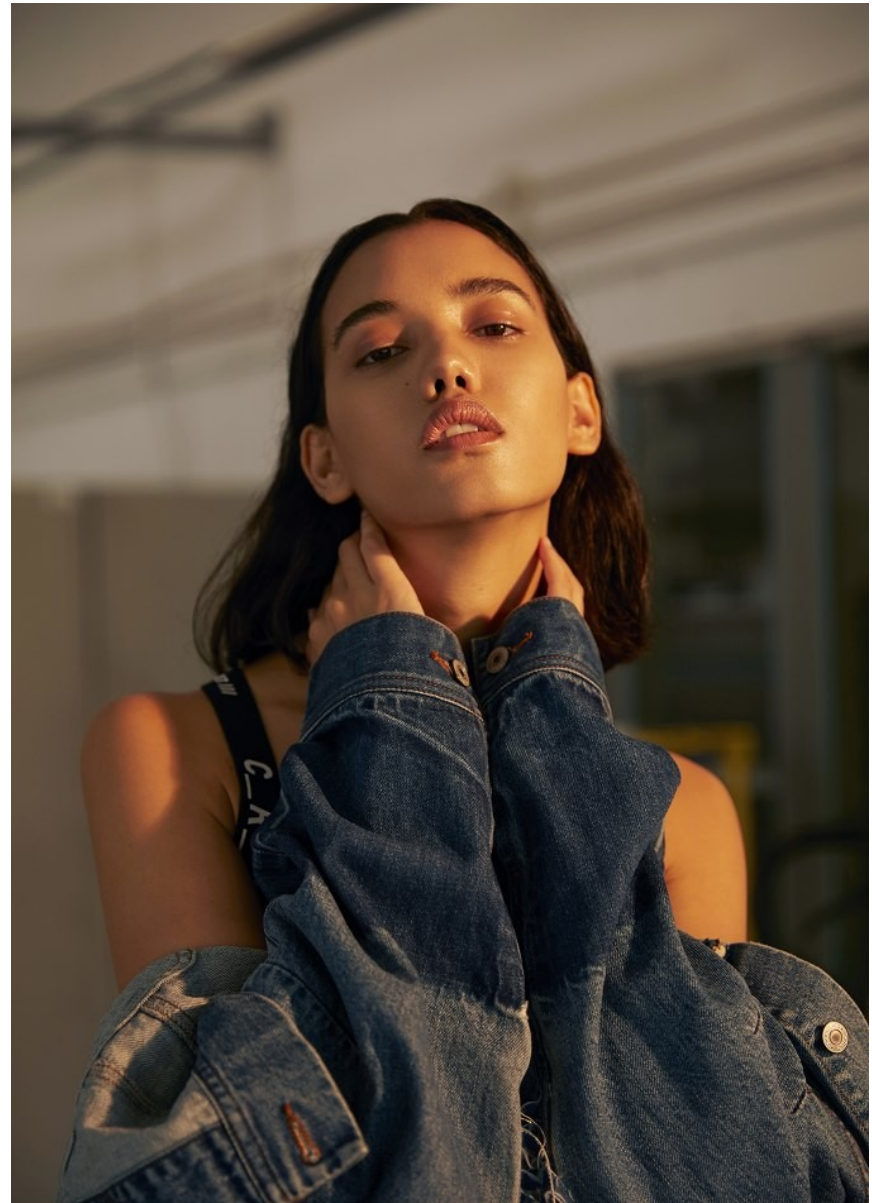

BOSS MODELS

CAPE TOWN

KELLY BEN

Height: 176cm Bust: 83cm Waist: 63cm Hips: 88cm Shoe: 5.5 UK Hair: Brown Eyes: Brown

BOSS MODELS

CAPE TOWN

KELLY BEN

Height: 176cm Bust: 83cm Waist: 63cm Hips: 88cm Shoe: 5.5 UK Hair: Brown Eyes: Brown