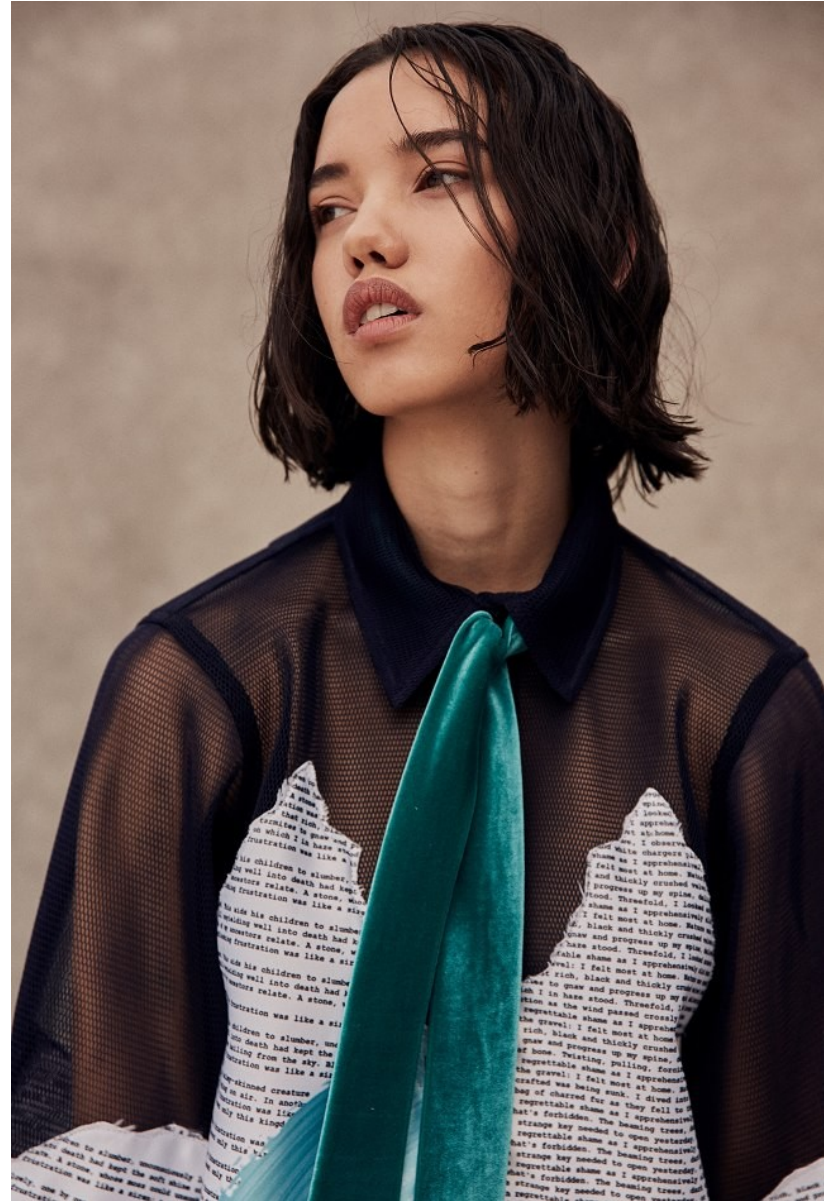

BOSS MODELS

CAPE TOWN

KELLY BEN

Height: 176cm Bust: 83cm Waist: 63cm Hips: 88cm Shoe: 5.5 UK Hair: Brown Eyes: Brown