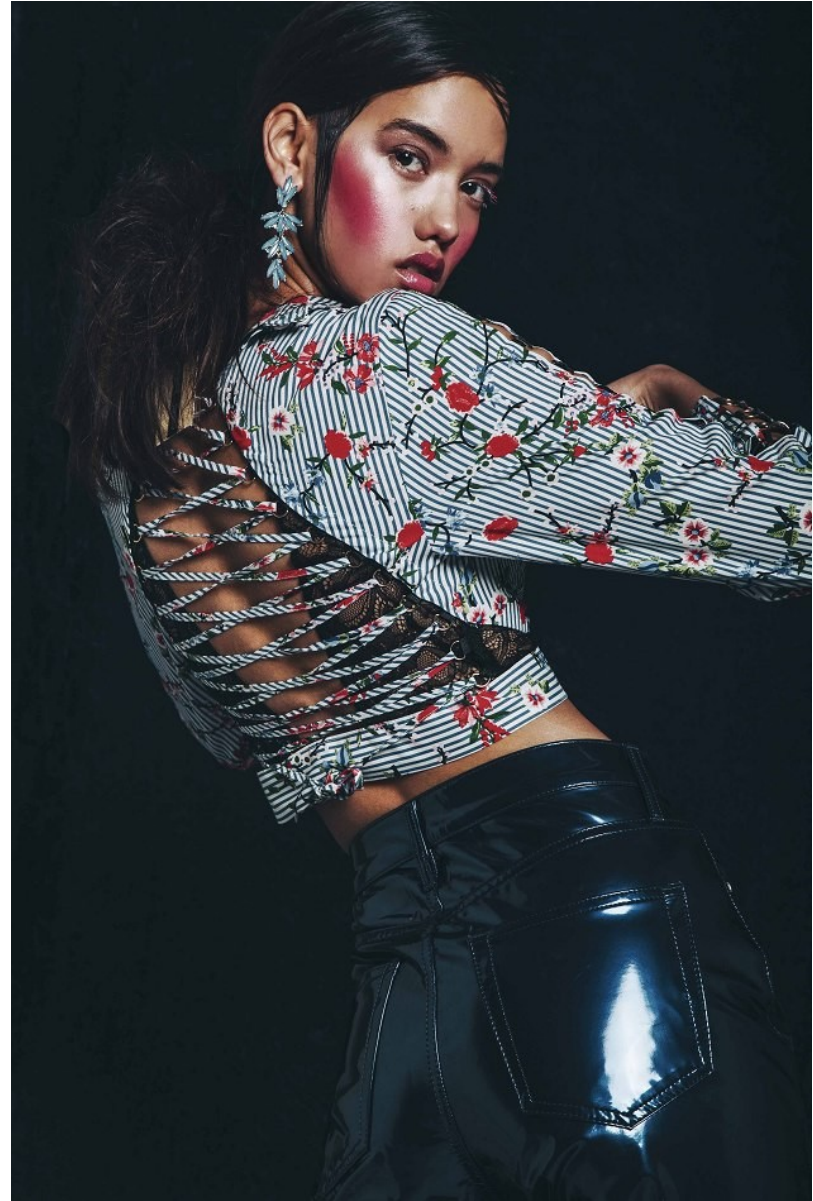

BOSS MODELS

CAPE TOWN

KELLY BEN

Height: 176cm Bust: 83cm Waist: 63cm Hips: 88cm Shoe: 5.5 UK Hair: Brown Eyes: Brown