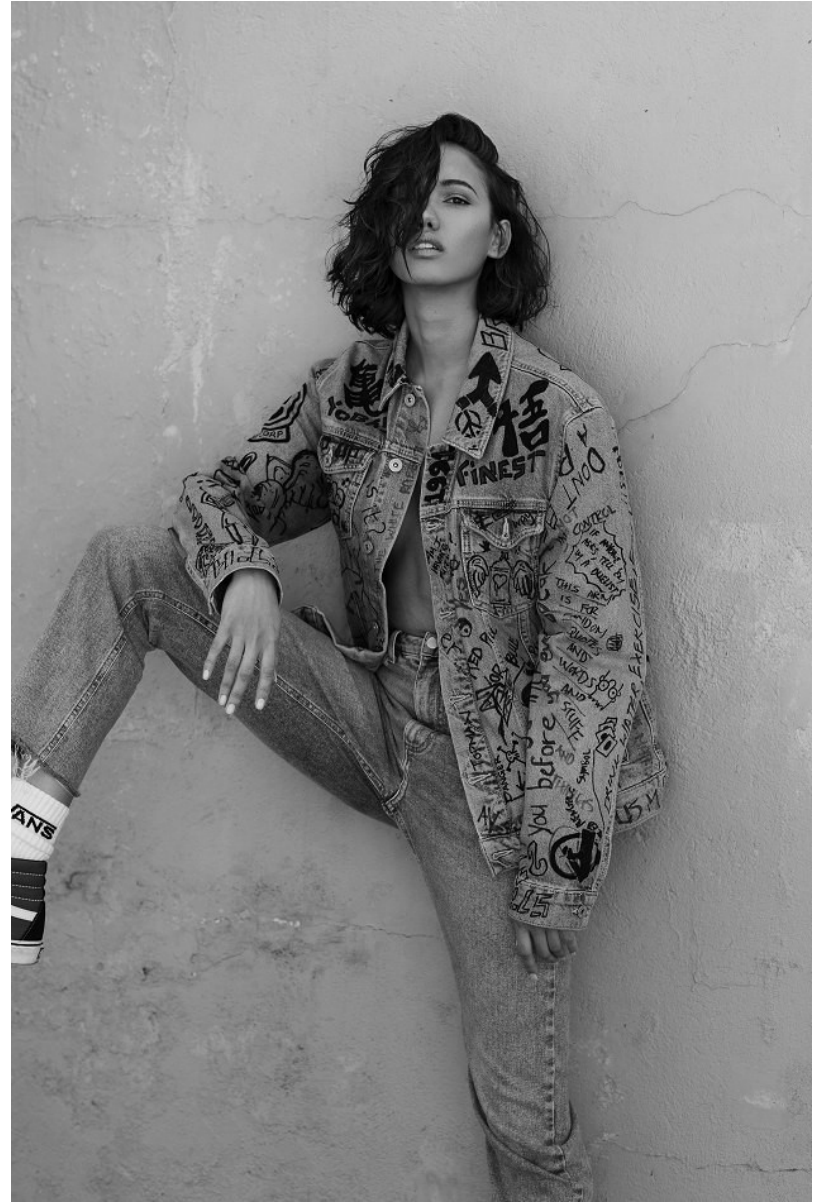

BOSS MODELS

CAPE TOWN

KELLY BEN

Height: 176cm Bust: 83cm Waist: 63cm Hips: 88cm Shoe: 5.5 UK Hair: Brown Eyes: Brown

BOSS MODELS

CAPE TOWN

KELLY BEN

Height: 176cm Bust: 83cm Waist: 63cm Hips: 88cm Shoe: 5.5 UK Hair: Brown Eyes: Brown