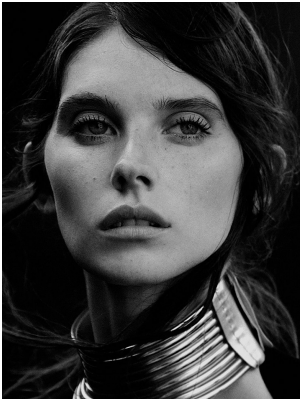

BOSS MODELS

CAPE TOWN

Shot by: MATEJ SCHEJNOR
Hair by: ANJA LUDSKA

KAYLA HANSEN

Height: 183cm Bust: 81cm Waist: 68cm Hips: 93cm Shoe: 8 UK Hair: Light Brown Eyes: Blue

BOSS MODELS

CAPE TOWN

KAYLA HANSEN

Height: 183cm Bust: 81cm Waist: 68cm Hips: 93cm Shoe: 8 UK Hair: Light Brown Eyes: Blue

BOSS MODELS

CAPE TOWN

KAYLA HANSEN

Height: 183cm Bust: 81cm Waist: 68cm Hips: 93cm Shoe: 8 UK Hair: Light Brown Eyes: Blue