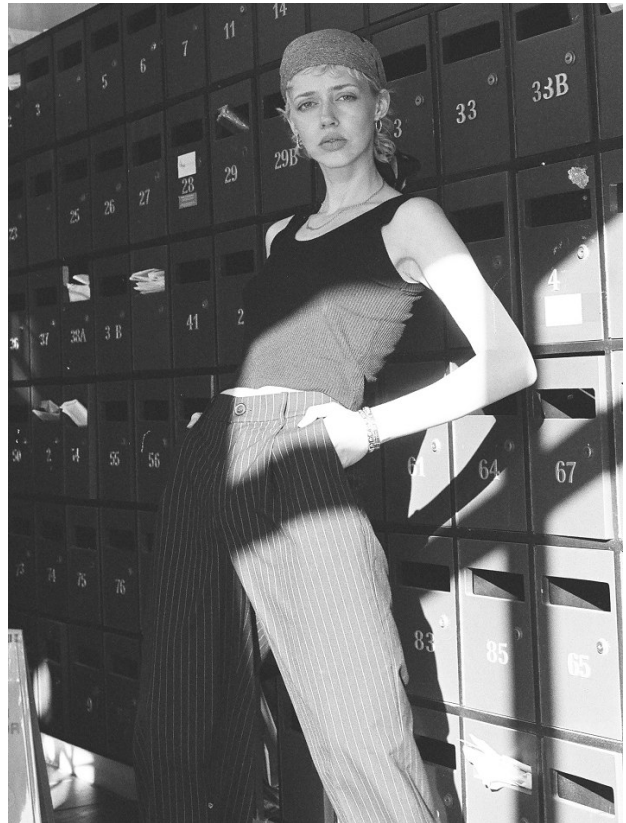

# BOSS MODELS

CAPE TOWN

JESSIE CRICHTON

Height: 174cm Bust: 83cm Waist: 61cm Hips: 91cm Shoe: 7 UK Hair: Platinum Blond Eyes: Blue

# BOSS MODELS

CAPE TOWN