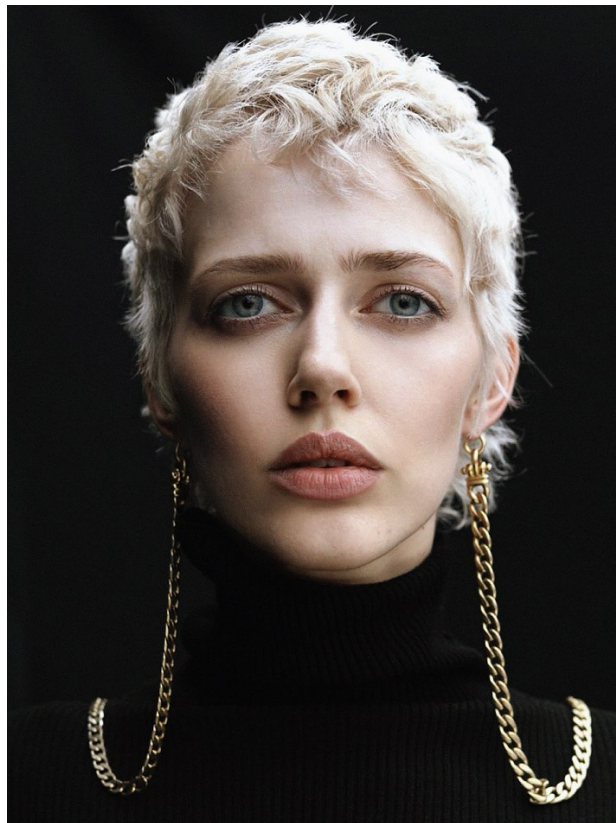

BOSS MODELS

CAPE TOWN

JESSIE CRICHTON

Height: 174cm Bust: 83cm Waist: 61cm Hips: 91cm Shoe: 7 UK Hair: Platinum Blond Eyes: Blue