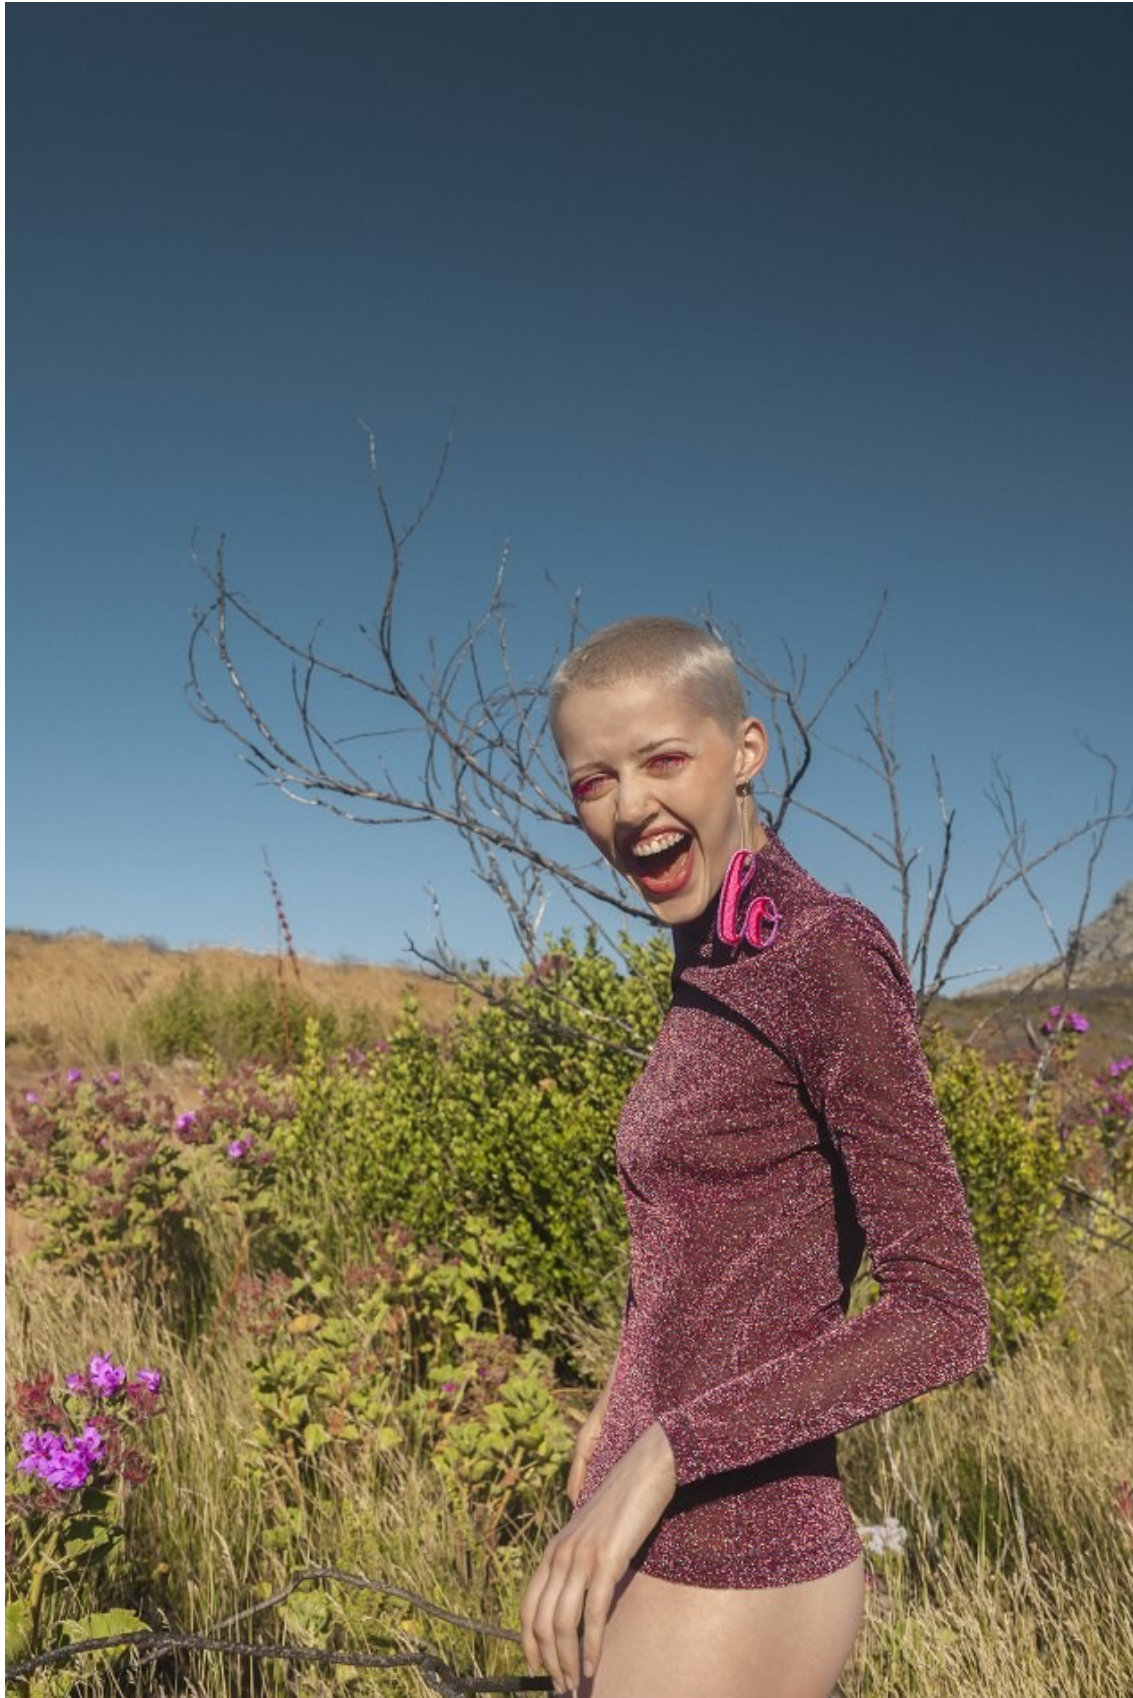

BOSS MODELS

CAPE TOWN

JESSIE CRICHTON

Height: 174cm Bust: 83cm Waist: 61cm Hips: 91cm Shoe: 7 UK Hair: Platinum Blond Eyes: Blue