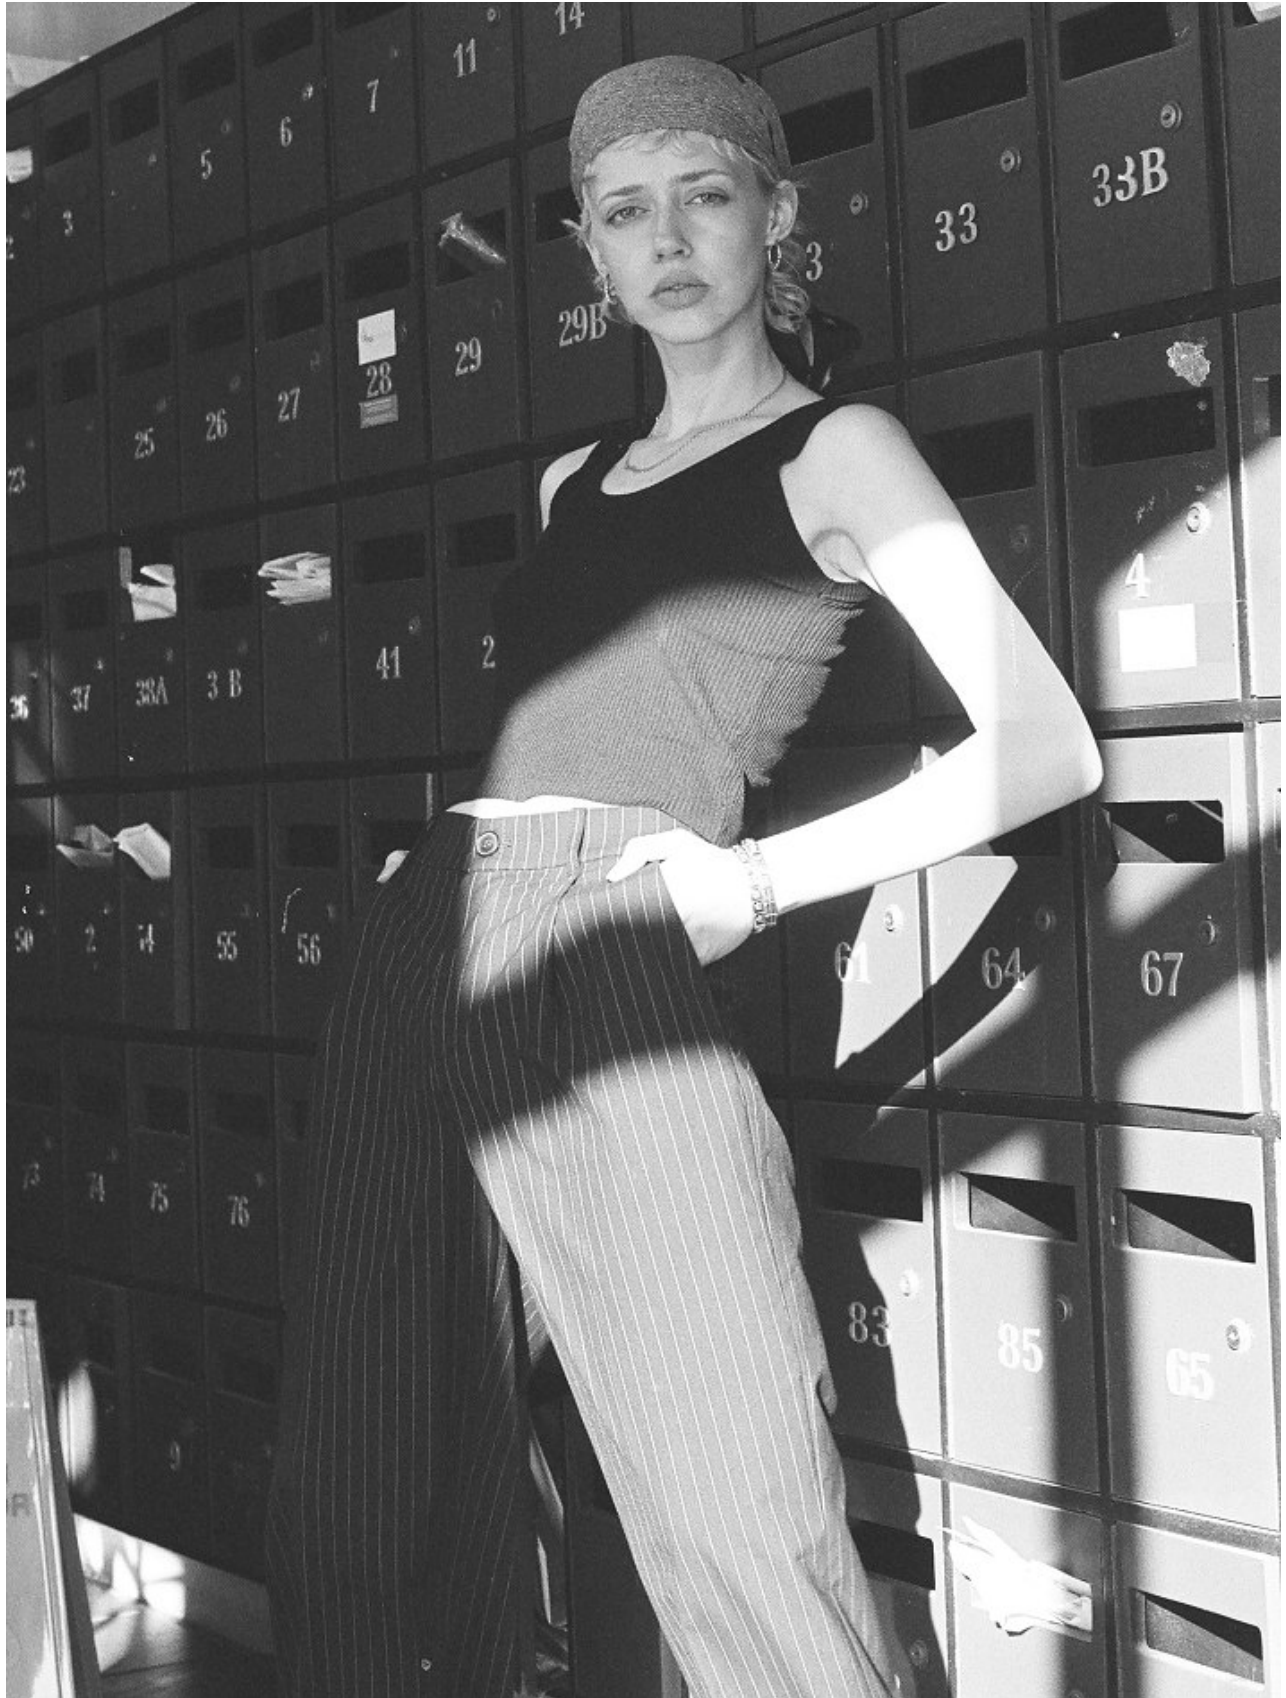

JESSIE CRICHTON

BOSS MODELS

CAPE TOWN

Height: 174cm Bust: 83cm Waist: 61cm Hips: 91cm Shoe: 7 UK Hair: Platinum Blond Eyes: Blue