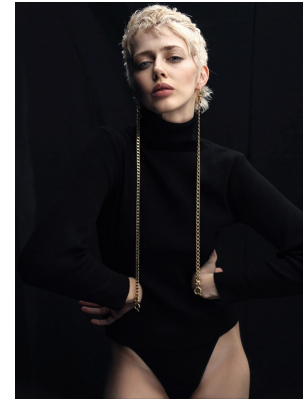

BOSS MODELS

CAPE TOWN

JESSIE CRICHTON

Height: 174cm Bust: 83cm Waist: 61cm Hips: 91cm Shoe: 7 UK Hair: Platinum Blond Eyes: Blue

BOSS MODELS

CAPE TOWN

JESSIE CRICHTON

Height: 174cm Bust: 83cm Waist: 61cm Hips: 91cm Shoe: 7 UK Hair: Platinum Blond Eyes: Blue