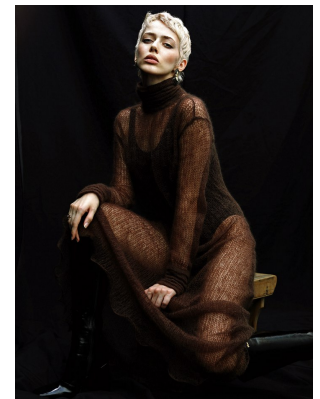

BOSS MODELS

CAPE TOWN

JESSIE CRICHTON

Height: 174cm Bust: 83cm Waist: 61cm Hips: 91cm Shoe: 7 UK Hair: Platinum Blond Eyes: Blue

BOSS MODELS

CAPE TOWN

JESSIE CRICHTON

Height: 174cm Bust: 83cm Waist: 61cm Hips: 91cm Shoe: 7 UK Hair: Platinum Blond Eyes: Blue