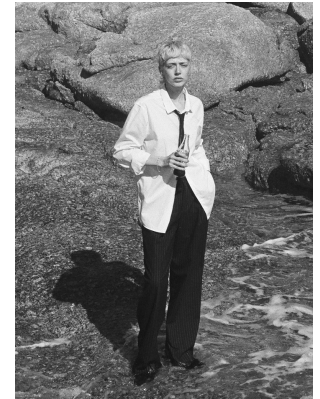

BOSS MODELS

CAPE TOWN

JESSIE CRICHTON

Height: 174cm Bust: 83cm Waist: 61cm Hips: 91cm Shoe: 7 UK Hair: Platinum Blond Eyes: Blue

BOSS MODELS

CAPE TOWN

JESSIE CRICHTON

Height: 174cm Bust: 83cm Waist: 61cm Hips: 91cm Shoe: 7 UK Hair: Platinum Blond Eyes: Blue