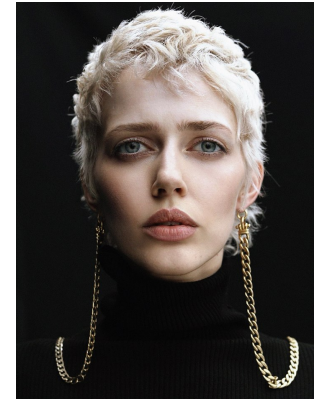

BOSS MODELS

CAPE TOWN

JESSIE CRICHTON

Height: 174cm Bust: 83cm Waist: 61cm Hips: 91cm Shoe: 7 UK Hair: Platinum Blond Eyes: Blue

BOSS MODELS

CAPE TOWN

JESSIE CRICHTON

Height: 174cm Bust: 83cm Waist: 61cm Hips: 91cm Shoe: 7 UK Hair: Platinum Blond Eyes: Blue