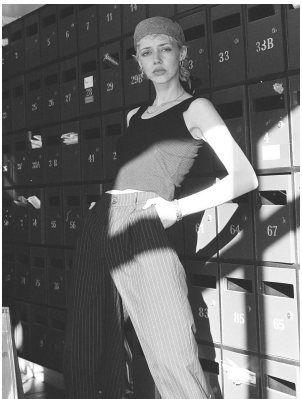

BOSS MODELS

CAPE TOWN

JESSIE CRICHTON

Height: 174cm Bust: 83cm Waist: 61cm Hips: 91cm Shoe: 7 UK Hair: Platinum Blond Eyes: Blue

BOSS MODELS

CAPE TOWN

JESSIE CRICHTON

Height: 174cm Bust: 83cm Waist: 61cm Hips: 91cm Shoe: 7 UK Hair: Platinum Blond Eyes: Blue