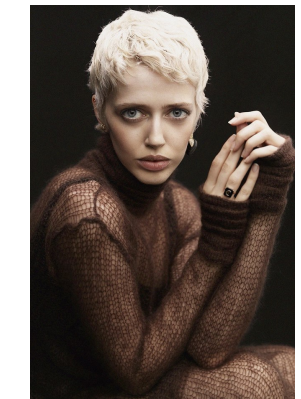

BOSS MODELS

CAPE TOWN

JESSIE CRICHTON

Height: 174cm Bust: 83cm Waist: 61cm Hips: 91cm Shoe: 7 UK Hair: Platinum Blond Eyes: Blue

BOSS MODELS

CAPE TOWN

JESSIE CRICHTON

Height: 174cm Bust: 83cm Waist: 61cm Hips: 91cm Shoe: 7 UK Hair: Platinum Blond Eyes: Blue