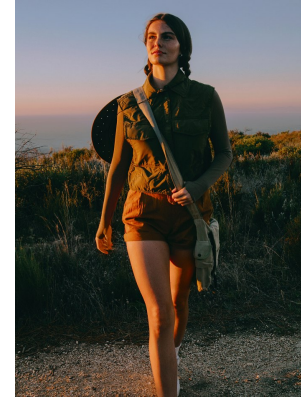

BOSS MODELS

CAPE TOWN

GINA WALKER

Height: 180cm Bust: 89cm Waist: 65cm Hips: 97cm Shoe: 7 UK Hair: Brunette Eyes: Hazel

BOSS MODELS

CAPE TOWN

GINA WALKER

Height: 180cm Bust: 89cm Waist: 65cm Hips: 97cm Shoe: 7 UK Hair: Brunette Eyes: Hazel

BOSS MODELS

CAPE TOWN

Image: Gina Walker represented by Boss Models Cap

Image: Gina Walker represented by Boss Models Cape Town

GINA WALKER

Height: 180cm Bust: 89cm Waist: 65cm Hips: 97cm Shoe: 7 UK Hair: Brunette Eyes: Hazel