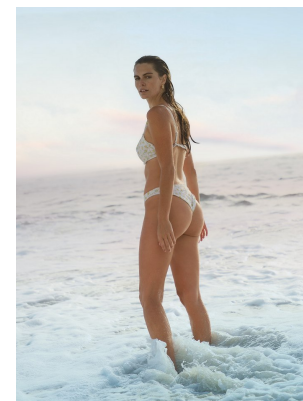

BOSS MODELS

CAPE TOWN

GINA WALKER

Height: 180cm Bust: 89cm Waist: 65cm Hips: 97cm Shoe: 7 UK Hair: Brunette Eyes: Hazel

BOSS MODELS

CAPE TOWN

GINA WALKER

Height: 180cm Bust: 89cm Waist: 65cm Hips: 97cm Shoe: 7 UK Hair: Brunette Eyes: Hazel

BOSS MODELS

CAPE TOWN

Image: Gina Walker represented by Boss Models Cap

Image: Gina Walker represented by Boss Models Cape Town

GINA WALKER

Height: 180cm Bust: 89cm Waist: 65cm Hips: 97cm Shoe: 7 UK Hair: Brunette Eyes: Hazel