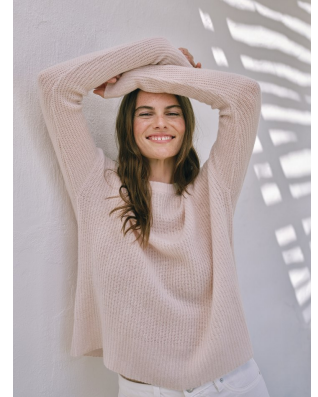

BOSS MODELS

CAPE TOWN

GINA WALKER

Height: 180cm Bust: 88cm Waist: 67cm Hips: 97cm Shoe: 7 UK Hair: Brunette Eyes: Hazel

BOSS MODELS

CAPE TOWN

GINA WALKER

Height: 180cm Bust: 88cm Waist: 67cm Hips: 97cm Shoe: 7 UK Hair: Brunette Eyes: Hazel

BOSS MODELS

CAPE TOWN

Image: Gina Walker represented by Boss Models Cap

Image: Gina Walker represented by Boss Models Cape Town

GINA WALKER

Height: 180cm Bust: 88cm Waist: 67cm Hips: 97cm Shoe: 7 UK Hair: Brunette Eyes: Hazel