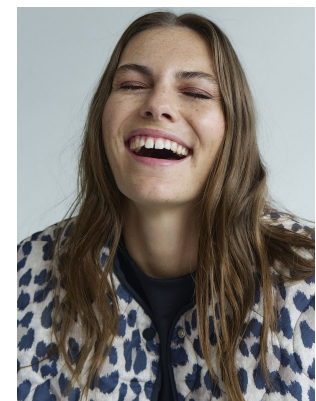

BOSS MODELS

CAPE TOWN

GINA WALKER

Height: 180cm Bust: 88cm Waist: 67cm Hips: 97cm Shoe: 7 UK Hair: Brunette Eyes: Hazel

BOSS MODELS

CAPE TOWN

GINA WALKER

Height: 180cm Bust: 88cm Waist: 67cm Hips: 97cm Shoe: 7 UK Hair: Brunette Eyes: Hazel

BOSS MODELS

CAPE TOWN

Image: Gina Walker represented by Boss Models Cap

Image: Gina Walker represented by Boss Models Cape Town

GINA WALKER

Height: 180cm Bust: 88cm Waist: 67cm Hips: 97cm Shoe: 7 UK Hair: Brunette Eyes: Hazel