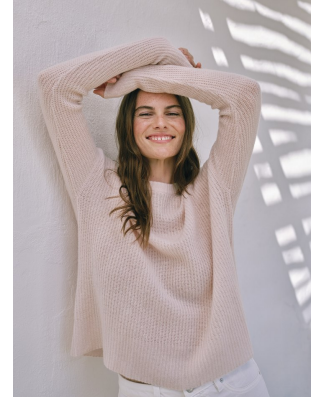

BOSS MODELS

CAPE TOWN

GINA WALKER

Height: 180cm Bust: 89cm Waist: 65cm Hips: 97cm Shoe: 7 UK Hair: Brunette Eyes: Hazel

BOSS MODELS

CAPE TOWN

GINA WALKER

Height: 180cm Bust: 89cm Waist: 65cm Hips: 97cm Shoe: 7 UK Hair: Brunette Eyes: Hazel

BOSS MODELS

CAPE TOWN

Image: Gina Walker represented by Boss Models Cap

Image: Gina Walker represented by Boss Models Cape Town

GINA WALKER

Height: 180cm Bust: 89cm Waist: 65cm Hips: 97cm Shoe: 7 UK Hair: Brunette Eyes: Hazel