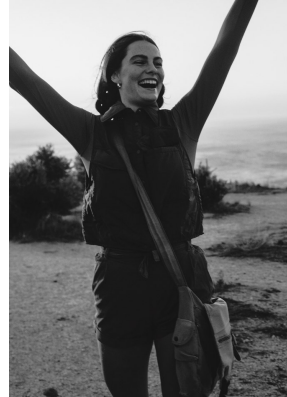

BOSS MODELS

CAPE TOWN

GINA WALKER

Height: 180cm Bust: 89cm Waist: 65cm Hips: 97cm Shoe: 7 UK Hair: Brunette Eyes: Hazel

BOSS MODELS

CAPE TOWN

GINA WALKER

Height: 180cm Bust: 89cm Waist: 65cm Hips: 97cm Shoe: 7 UK Hair: Brunette Eyes: Hazel

BOSS MODELS

CAPE TOWN

Image: Gina Walker represented by Boss Models Cap

Image: Gina Walker represented by Boss Models Cape Town

GINA WALKER

Height: 180cm Bust: 89cm Waist: 65cm Hips: 97cm Shoe: 7 UK Hair: Brunette Eyes: Hazel