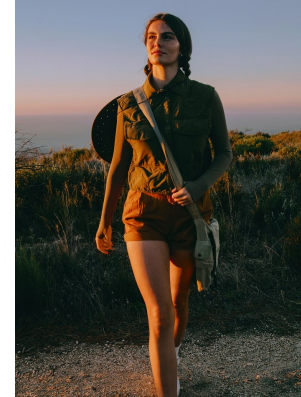

BOSS MODELS

CAPE TOWN

GINA WALKER

Height: 180cm Bust: 88cm Waist: 67cm Hips: 97cm Shoe: 7 UK Hair: Brunette Eyes: Hazel

BOSS MODELS

CAPE TOWN

GINA WALKER

Height: 180cm Bust: 88cm Waist: 67cm Hips: 97cm Shoe: 7 UK Hair: Brunette Eyes: Hazel

BOSS MODELS

CAPE TOWN

Image: Gina Walker represented by Boss Models Cap

Image: Gina Walker represented by Boss Models Cape Town

GINA WALKER

Height: 180cm Bust: 88cm Waist: 67cm Hips: 97cm Shoe: 7 UK Hair: Brunette Eyes: Hazel