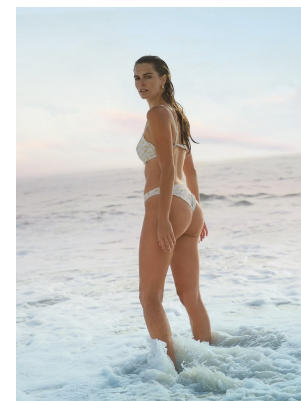

BOSS MODELS

CAPE TOWN

GINA WALKER

Height: 180cm Bust: 88cm Waist: 67cm Hips: 97cm Shoe: 7 UK Hair: Brunette Eyes: Hazel

BOSS MODELS

CAPE TOWN

GINA WALKER

Height: 180cm Bust: 88cm Waist: 67cm Hips: 97cm Shoe: 7 UK Hair: Brunette Eyes: Hazel

BOSS MODELS

CAPE TOWN

Image: Gina Walker represented by Boss Models Cap

Image: Gina Walker represented by Boss Models Cape Town

GINA WALKER

Height: 180cm Bust: 88cm Waist: 67cm Hips: 97cm Shoe: 7 UK Hair: Brunette Eyes: Hazel