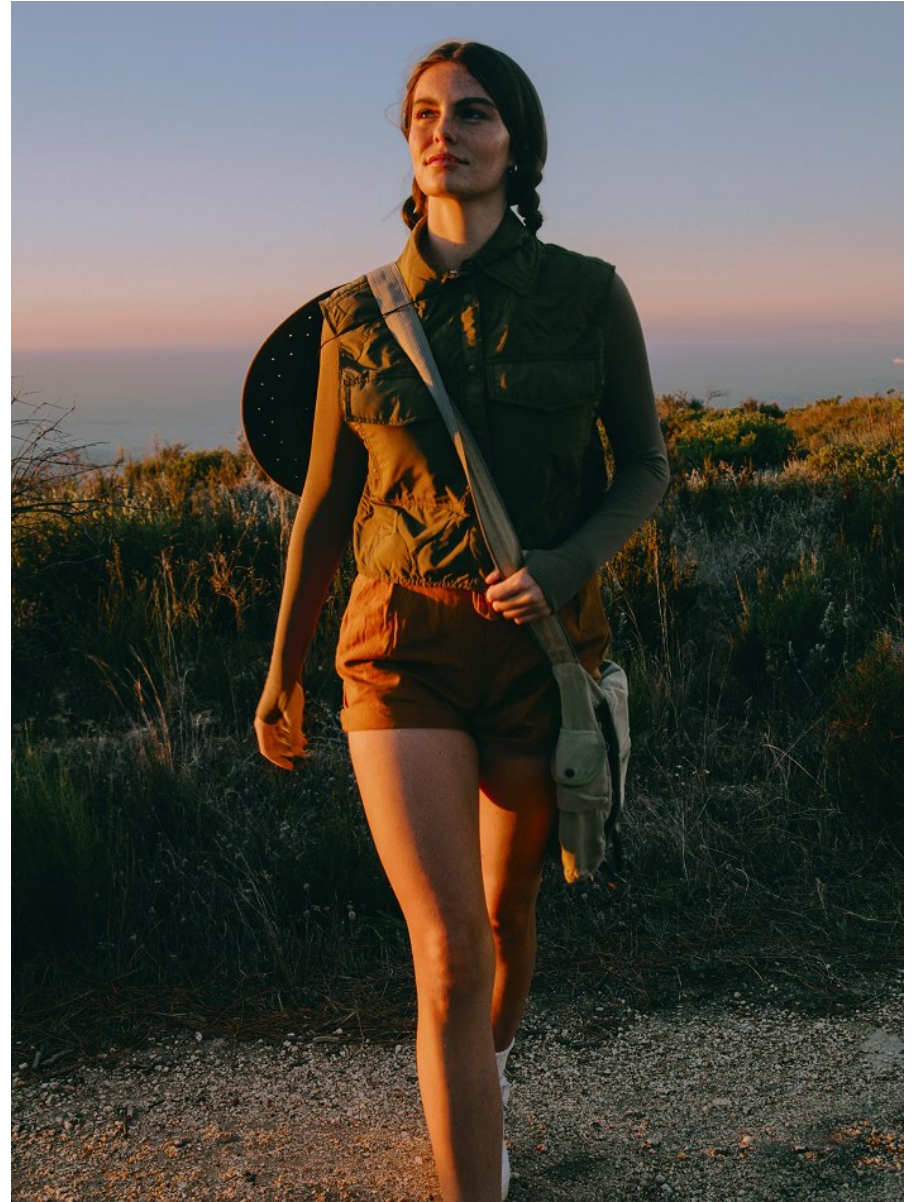

BOSS MODELS

CAPE TOWN

GINA WALKER

Height: 180cm Bust: 89cm Waist: 65cm Hips: 97cm Shoe: 7 UK Hair: Brunette Eyes: Hazel