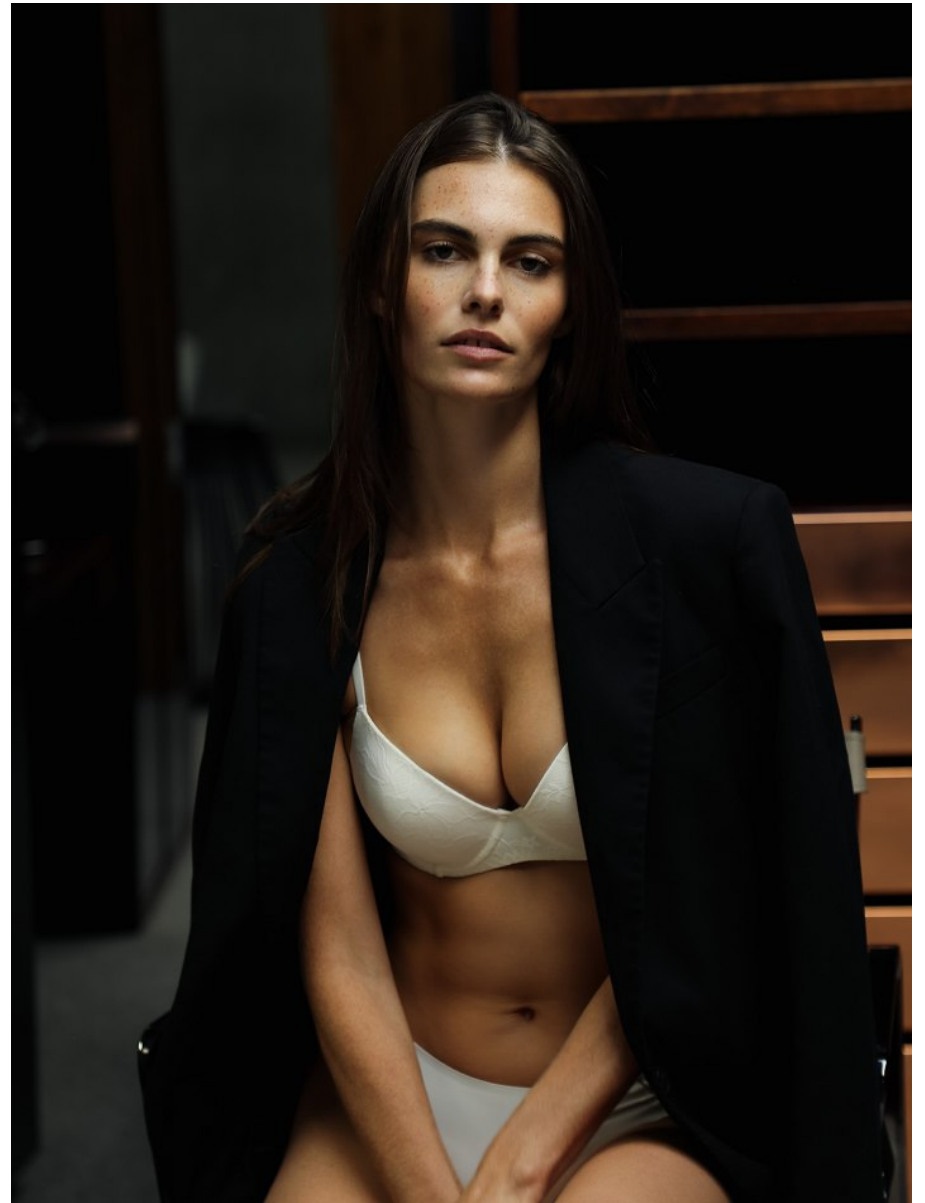

BOSS MODELS

CAPE TOWN

GINA WALKER

Height: 180cm Bust: 89cm Waist: 65cm Hips: 97cm Shoe: 7 UK Hair: Brunette Eyes: Hazel