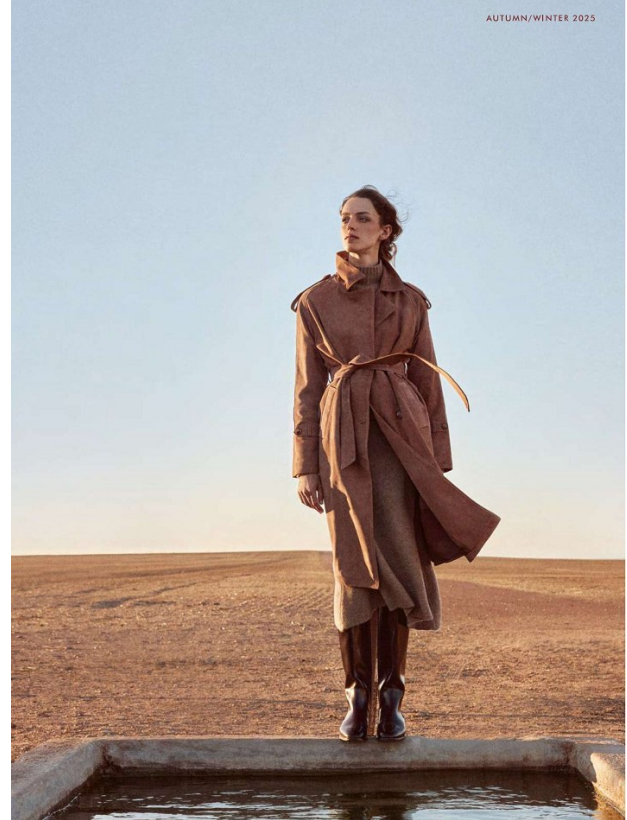

BOSS MODELS

CAPE TOWN

(THE MERCER) N.Y.

AUTUMN/WINTER 2025

VERA SMIT

Height: 179cm Bust: 84cm Waist: 62cm Hips: 91cm Shoe: 7 UK Hair: Blonde Eyes: Hazel

BOSS MODELS

CAPE TOWN