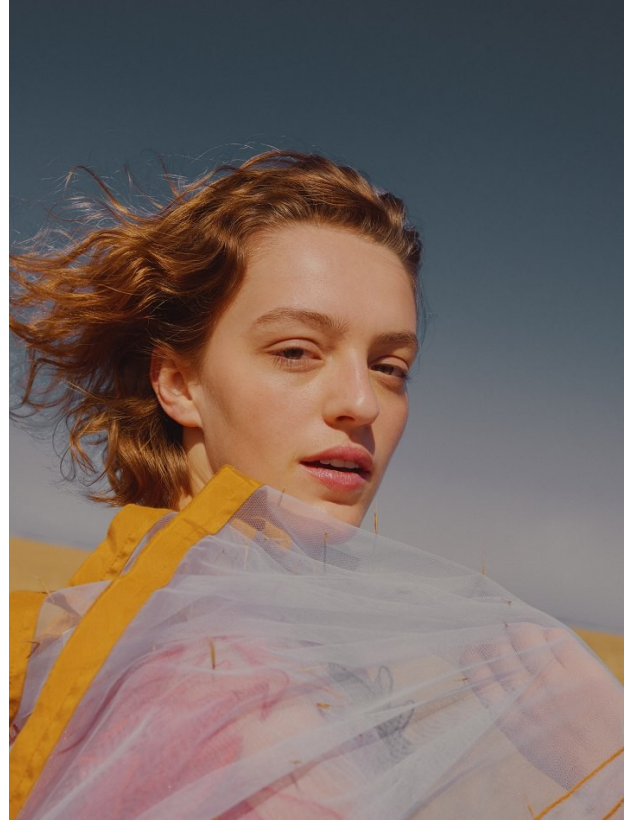

BOSS MODELS

CAPE TOWN

VERA SMIT

Height: 179cm Bust: 84cm Waist: 62cm Hips: 91cm Shoe: 7 UK Hair: Blonde Eyes: Hazel