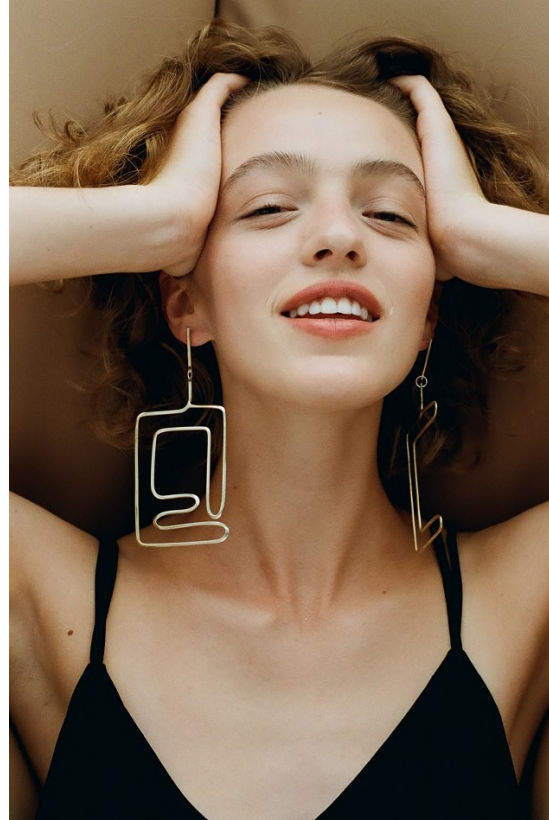

BOSS MODELS

CAPE TOWN

VERA SMIT

Height: 179cm Bust: 84cm Waist: 62cm Hips: 91cm Shoe: 7 UK Hair: Blonde Eyes: Hazel