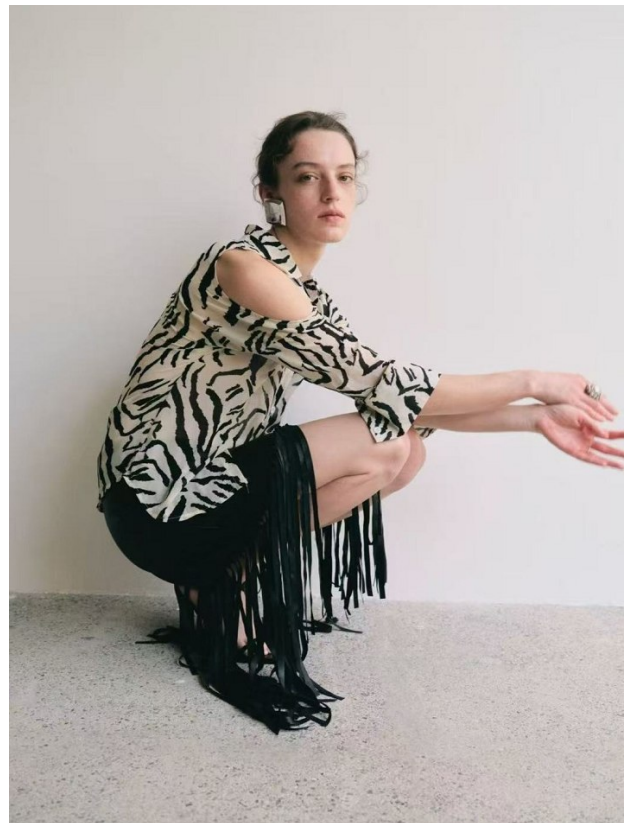

BOSS MODELS

CAPE TOWN

VERA SMIT

Height: 179cm Bust: 84cm Waist: 62cm Hips: 91cm Shoe: 7 UK Hair: Blonde Eyes: Hazel

BOSS MODELS

CAPE TOWN

VERA SMIT

Height: 179cm Bust: 84cm Waist: 62cm Hips: 91cm Shoe: 7 UK Hair: Blonde Eyes: Hazel

BOSS MODELS

CAPE TOWN

(THE MERCER) N.Y.

AUTUMN/WINTER 2025

VERA SMIT

Height: 179cm Bust: 84cm Waist: 62cm Hips: 91cm Shoe: 7 UK Hair: Blonde Eyes: Hazel

BOSS MODELS

CAPE TOWN