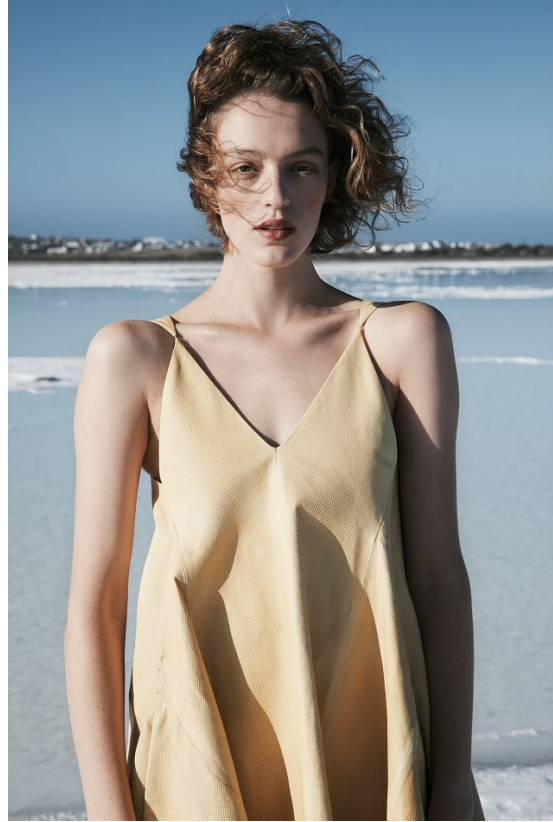

BOSS MODELS

CAPE TOWN

VERA SMIT

Height: 179cm Bust: 84cm Waist: 62cm Hips: 91cm Shoe: 7 UK Hair: Blonde Eyes: Hazel