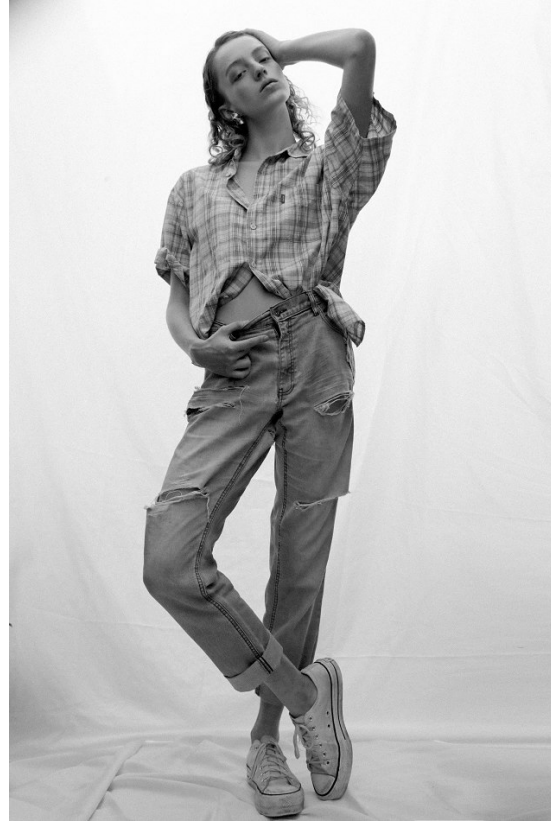

BOSS MODELS

CAPE TOWN

VERA SMIT

Height: 179cm Bust: 84cm Waist: 62cm Hips: 91cm Shoe: 7 UK Hair: Blonde Eyes: Hazel

BOSS MODELS

CAPE TOWN

VERA SMIT

Height: 179cm Bust: 84cm Waist: 62cm Hips: 91cm Shoe: 7 UK Hair: Blonde Eyes: Hazel