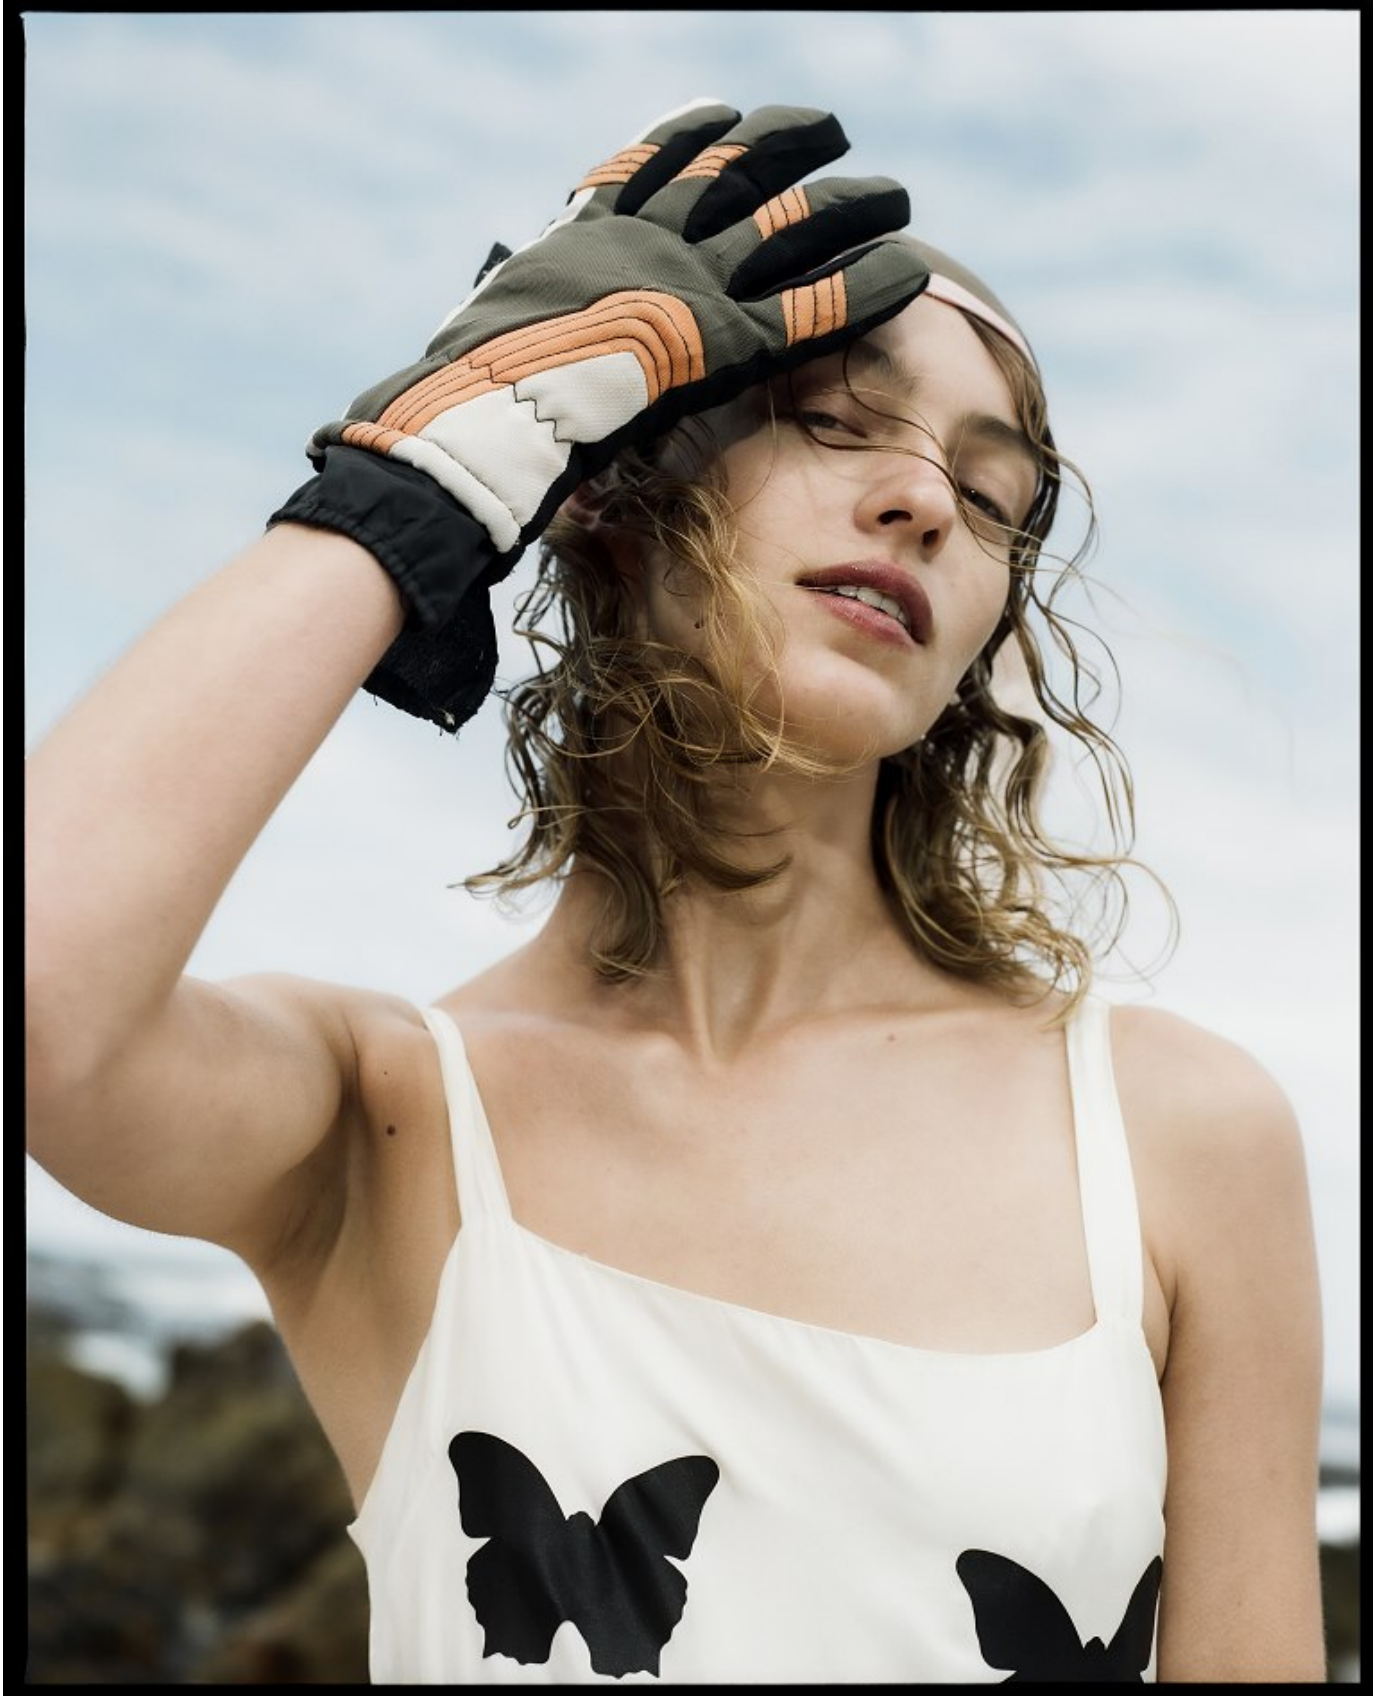

BOSS MODELS

CAPE TOWN

VERA SMIT

Height: 179cm Bust: 84cm Waist: 62cm Hips: 91cm Shoe: 7 UK Hair: Blonde Eyes: Hazel

BOSS MODELS

CAPE TOWN

VERA SMIT

Height: 179cm Bust: 84cm Waist: 62cm Hips: 91cm Shoe: 7 UK Hair: Blonde Eyes: Hazel