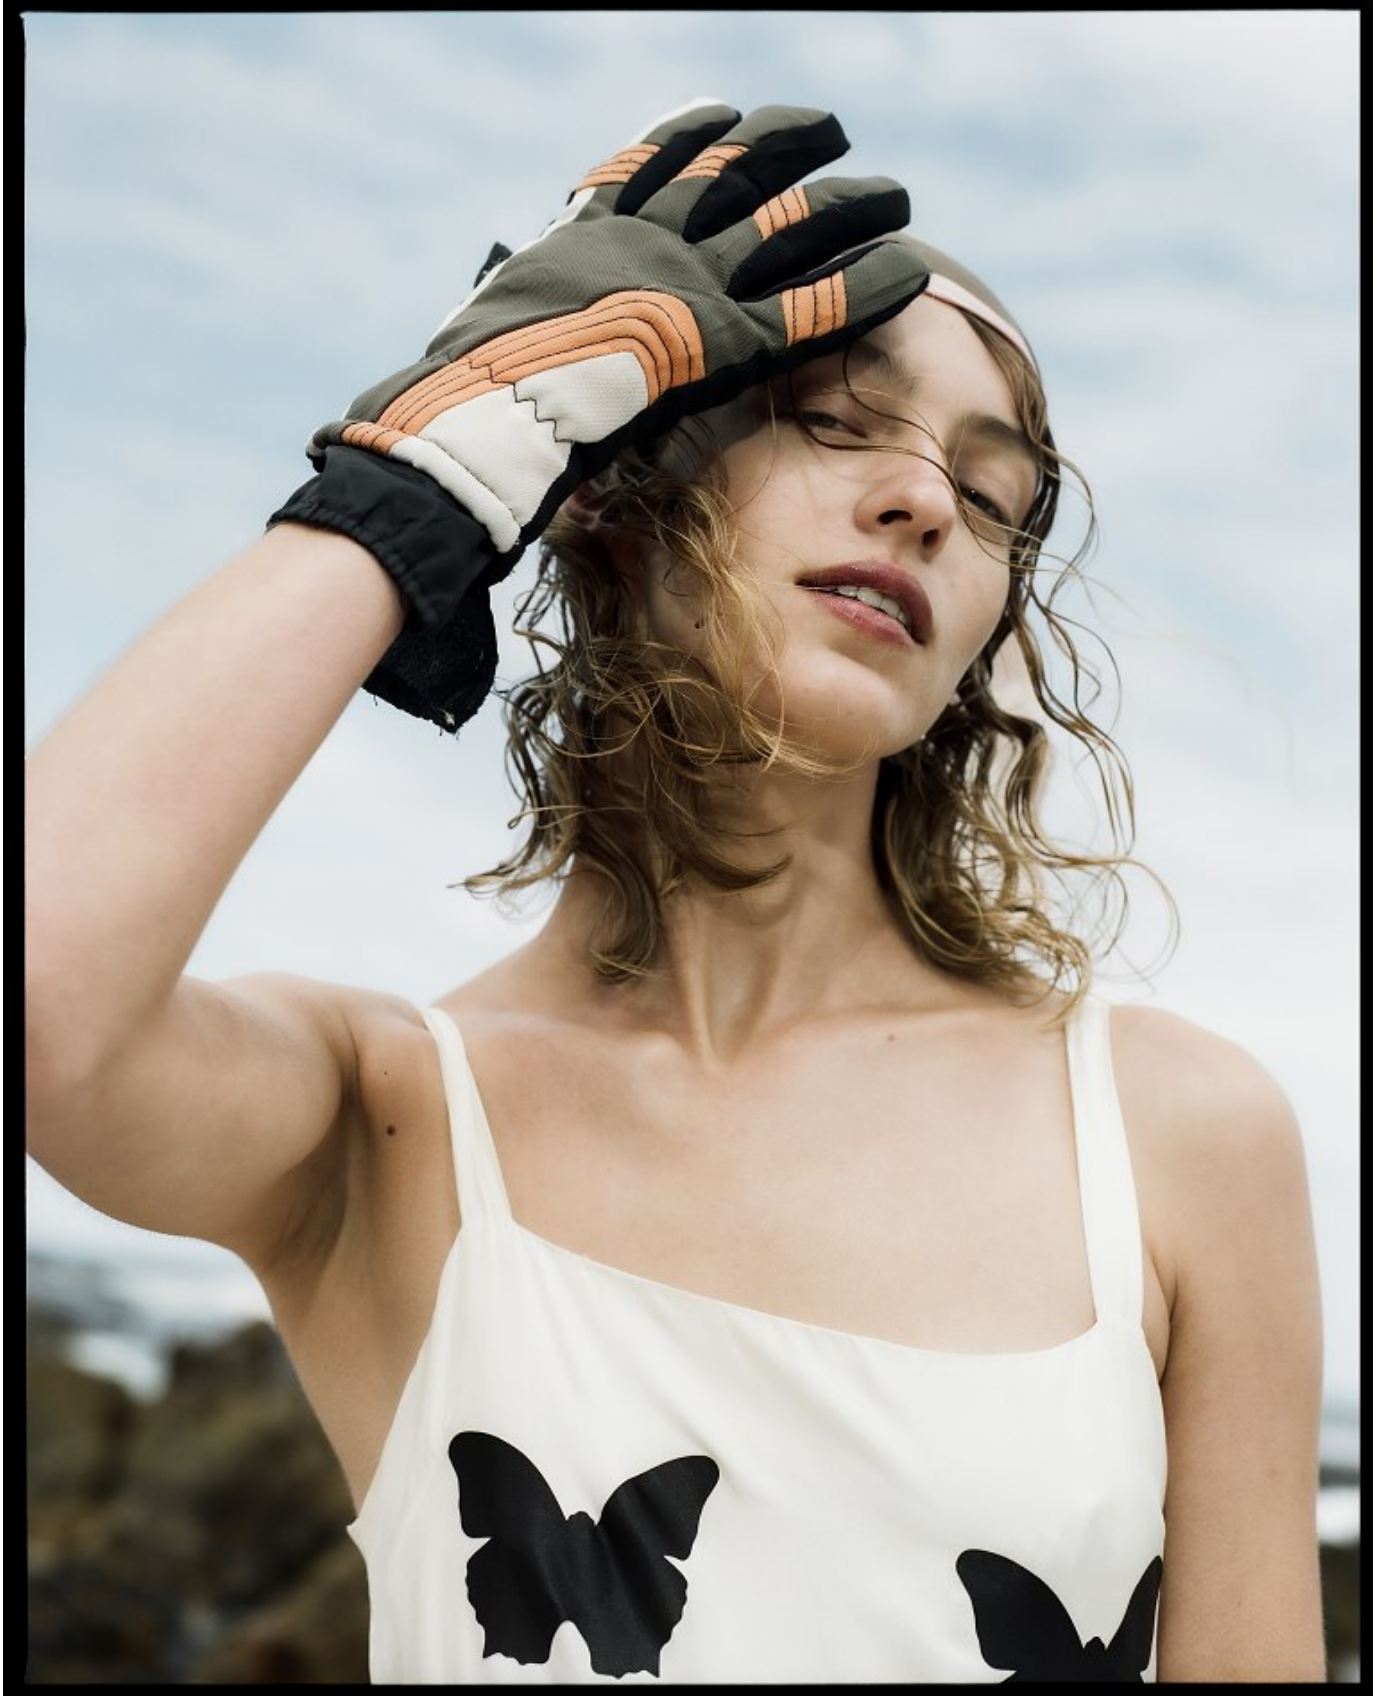

BOSS MODELS

CAPE TOWN

VERA SMIT

Height: 179cm Bust: 80cm Waist: 60cm Hips: 90cm Shoe: 7 UK Hair: Blonde Eyes: Hazel

BOSS MODELS

CAPE TOWN

VERA SMIT

Height: 179cm Bust: 80cm Waist: 60cm Hips: 90cm Shoe: 7 UK Hair: Blonde Eyes: Hazel