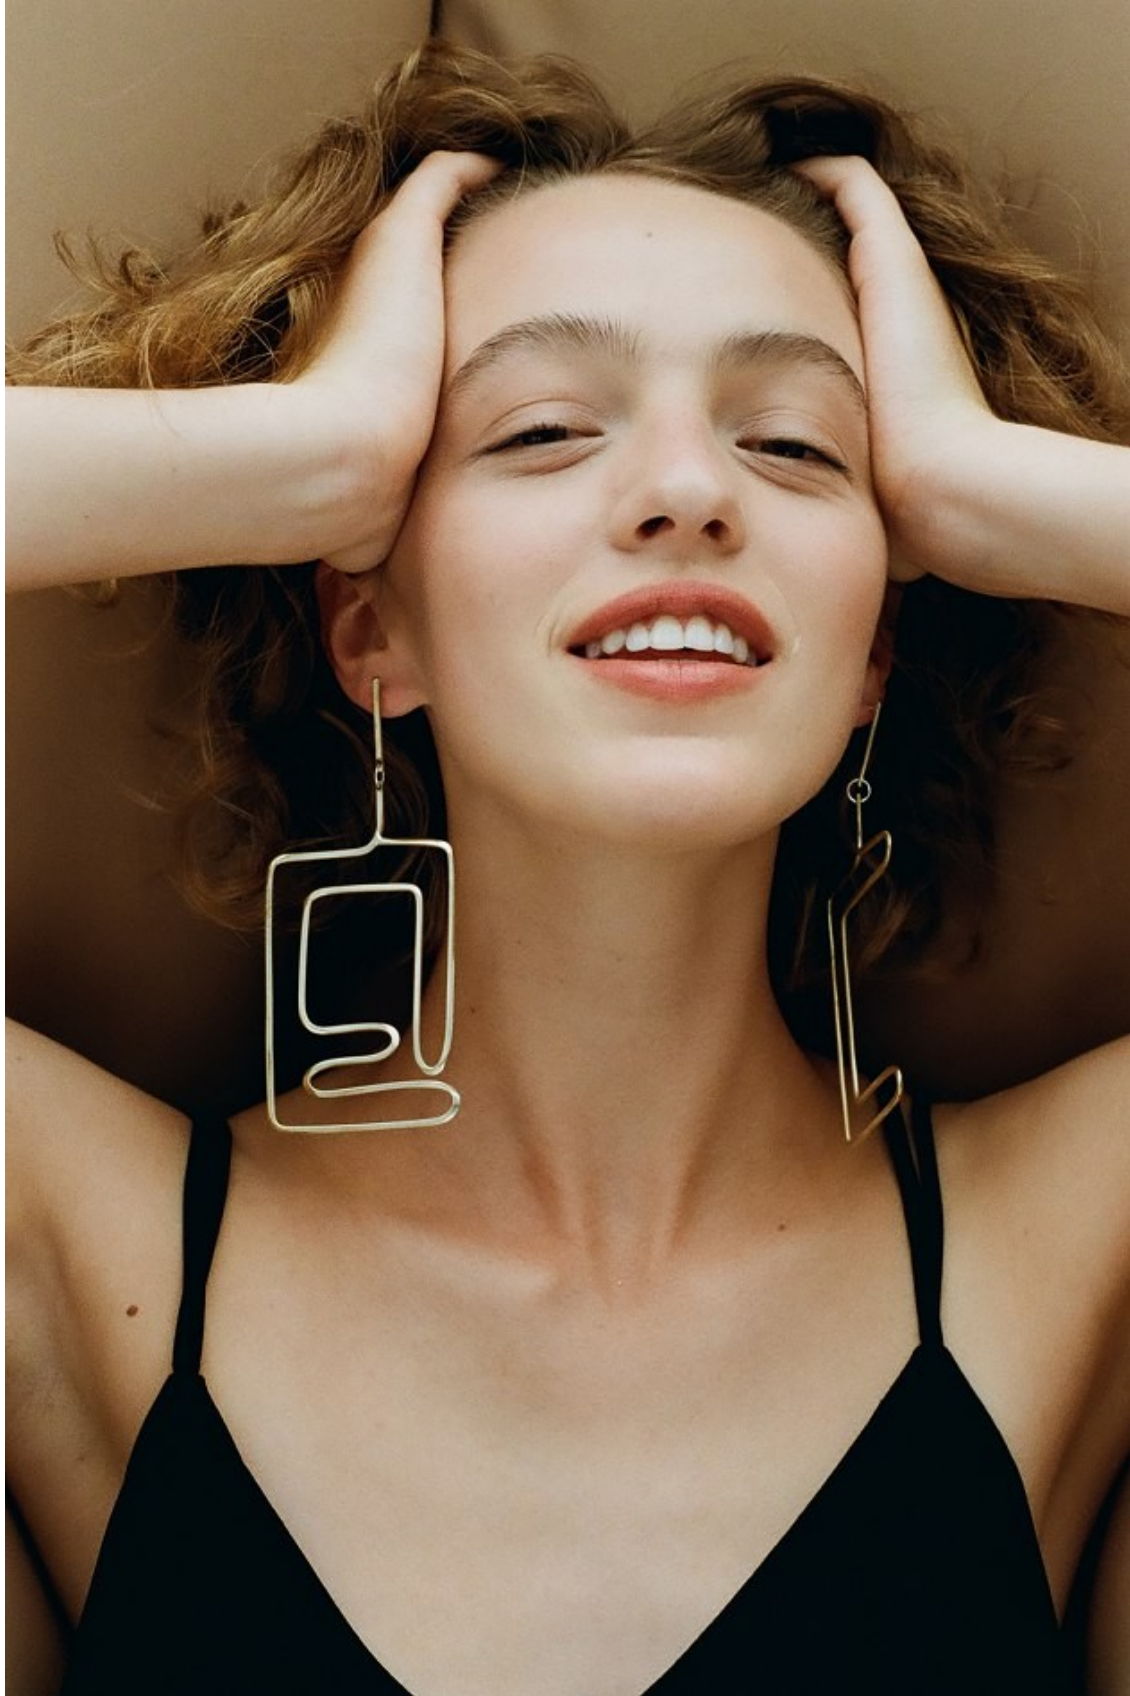

BOSS MODELS

CAPE TOWN

VERA SMIT

Height: 179cm Bust: 80cm Waist: 60cm Hips: 90cm Shoe: 7 UK Hair: Blonde Eyes: Hazel

BOSS MODELS

CAPE TOWN

VERA SMIT

Height: 179cm Bust: 80cm Waist: 60cm Hips: 90cm Shoe: 7 UK Hair: Blonde Eyes: Hazel