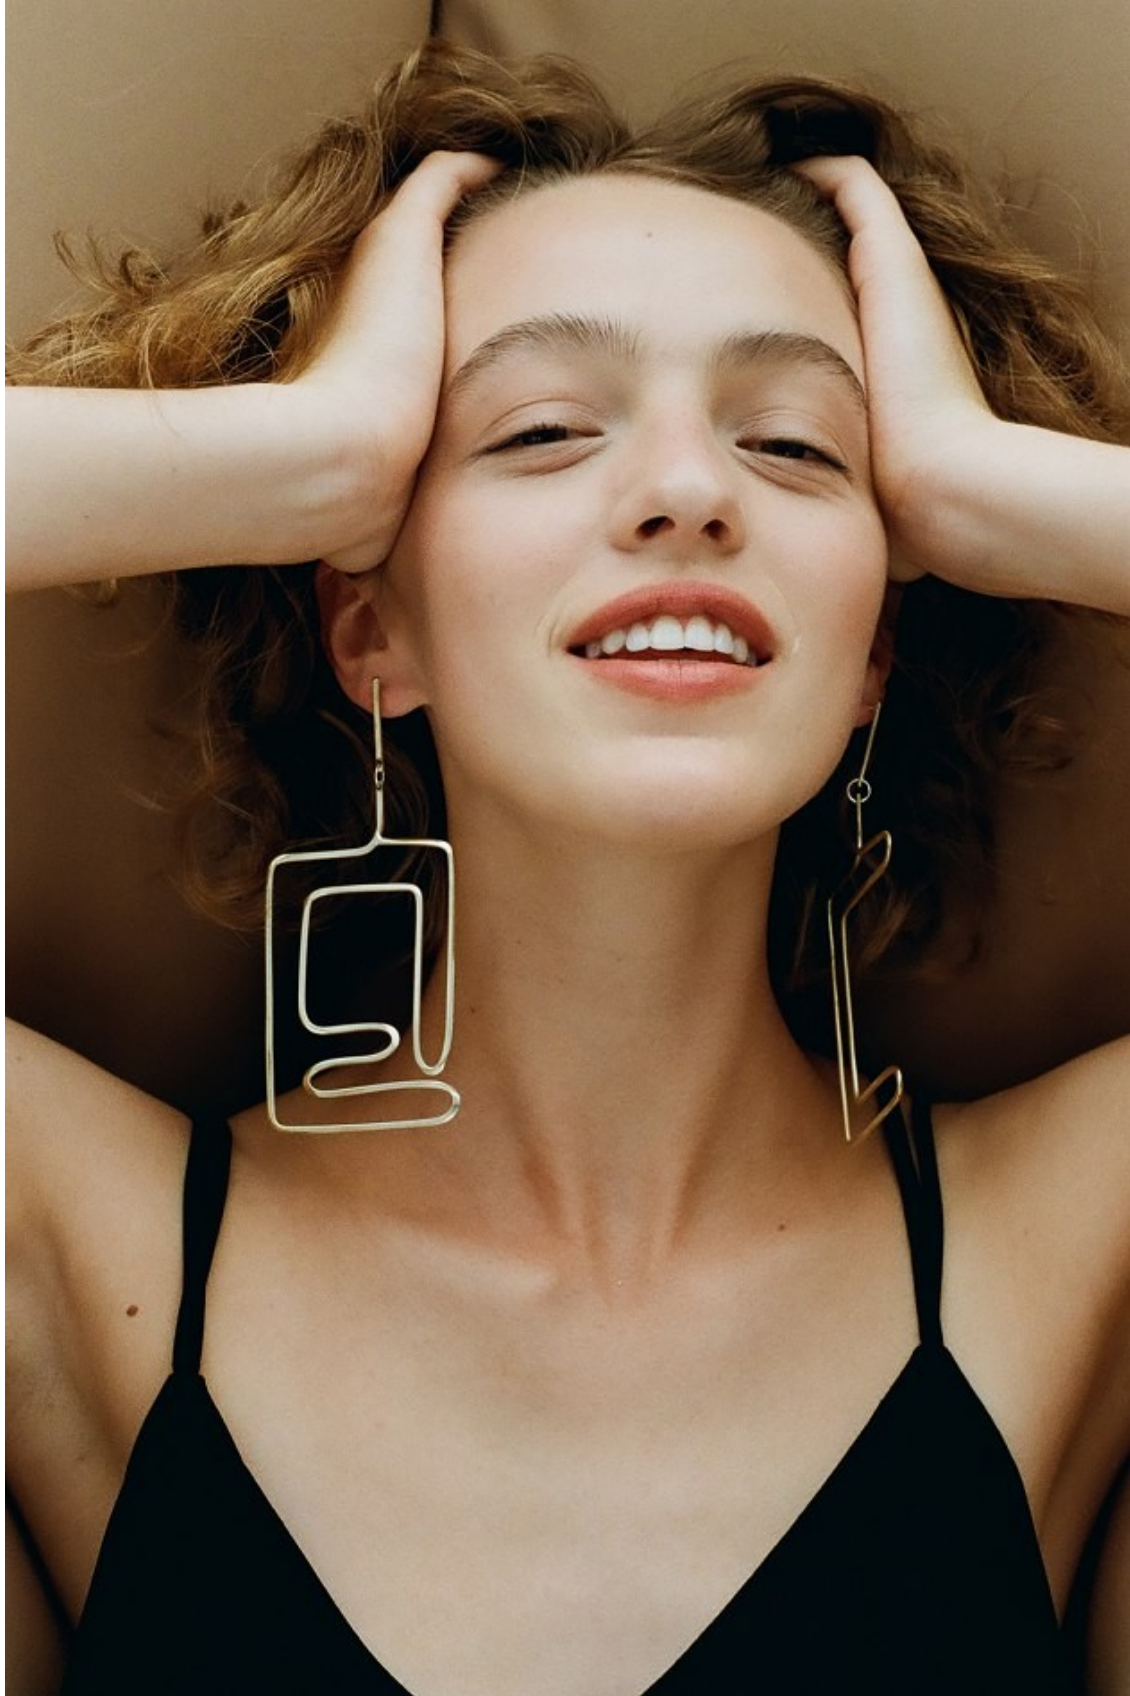

VERA SMIT

BOSS MODELS

CAPE TOWN

Height: 179cm Bust: 84cm Waist: 62cm Hips: 91cm Shoe: 7 UK Hair: Blonde Eyes: Hazel