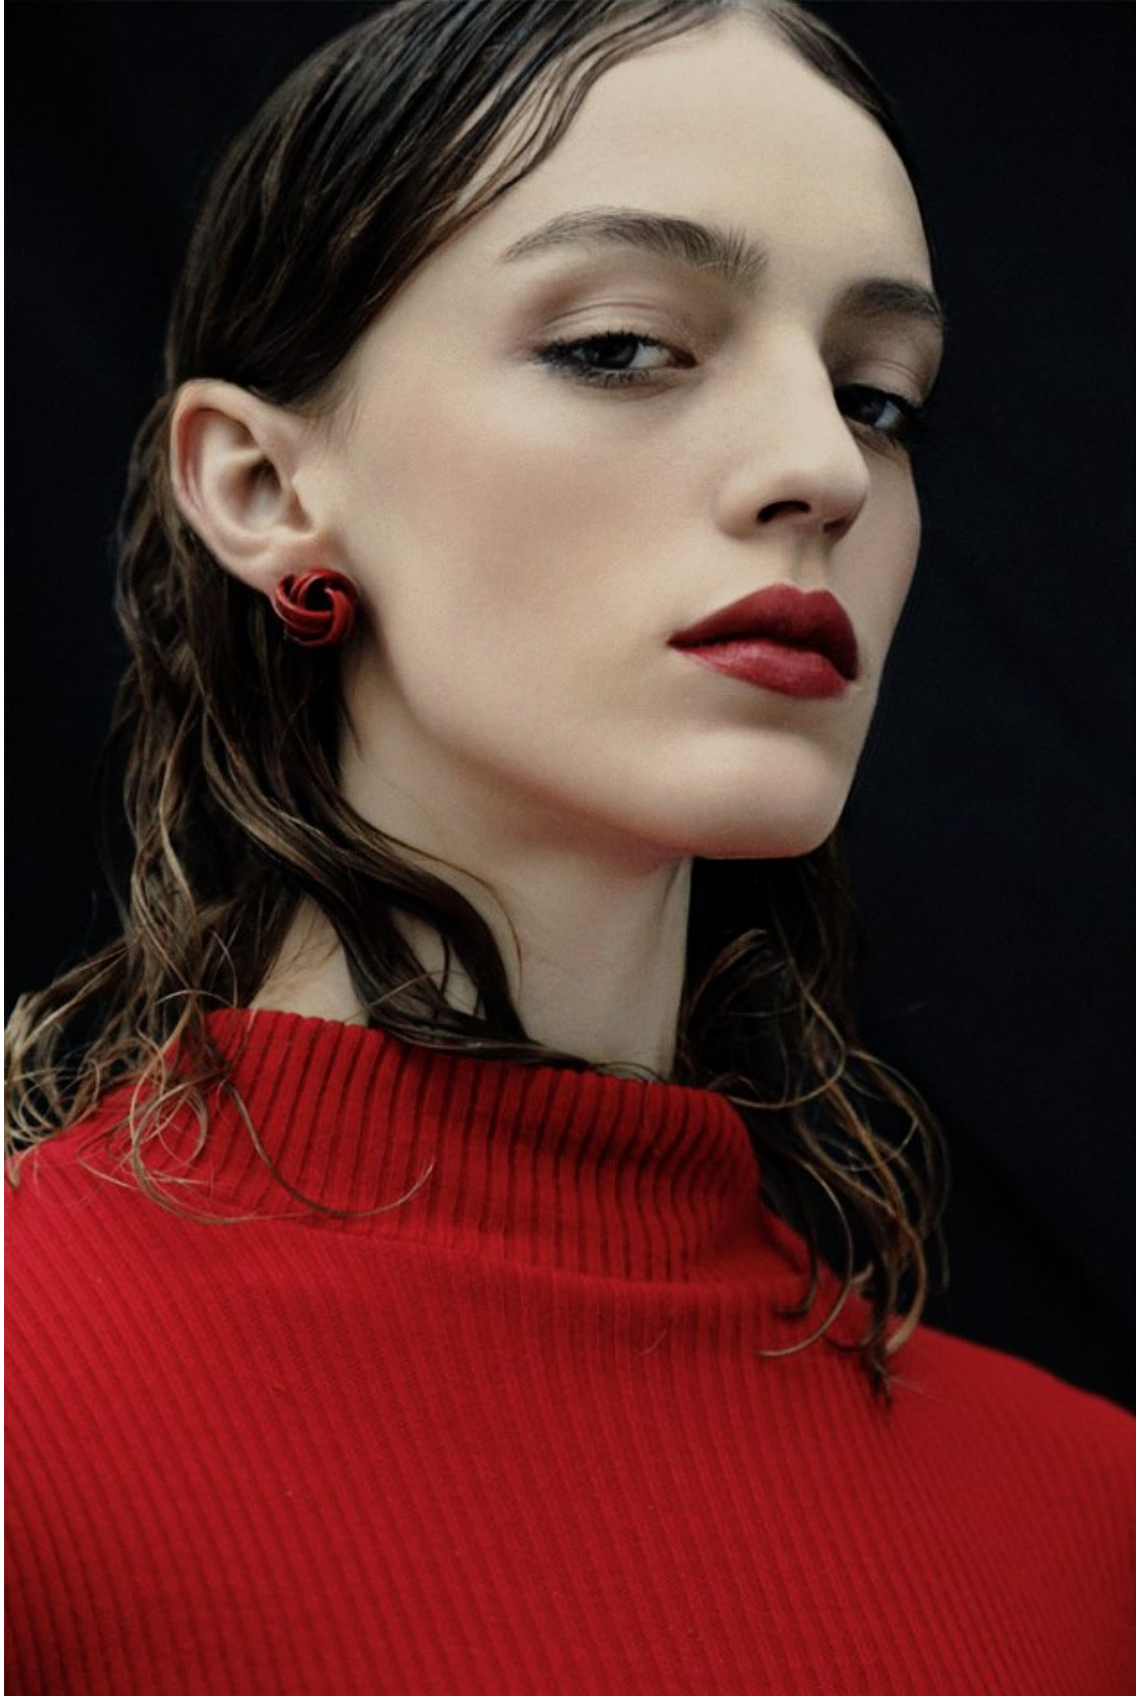

BOSS MODELS

CAPE TOWN

VERA SMIT

Height: 179cm Bust: 80cm Waist: 60cm Hips: 90cm Shoe: 7 UK Hair: Blonde Eyes: Hazel

BOSS MODELS

CAPE TOWN

VERA SMIT

Height: 179cm Bust: 80cm Waist: 60cm Hips: 90cm Shoe: 7 UK Hair: Blonde Eyes: Hazel