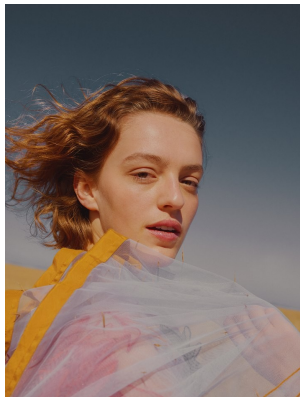

BOSS MODELS

CAPE TOWN

VERA SMIT

Height: 179cm Bust: 84cm Waist: 62cm Hips: 91cm Shoe: 7 UK Hair: Blonde Eyes: Hazel

BOSS MODELS

CAPE TOWN

VERA SMIT

Height: 179cm Bust: 84cm Waist: 62cm Hips: 91cm Shoe: 7 UK Hair: Blonde Eyes: Hazel

BOSS MODELS

CAPE TOWN

VERA SMIT

Height: 179cm Bust: 84cm Waist: 62cm Hips: 91cm Shoe: 7 UK Hair: Blonde Eyes: Hazel