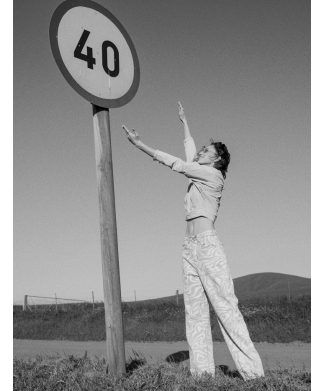

BOSS MODELS

CAPE TOWN

VERA SMIT

Height: 179cm Bust: 84cm Waist: 62cm Hips: 91cm Shoe: 7 UK Hair: Blonde Eyes: Hazel

BOSS MODELS

CAPE TOWN

VERA SMIT

Height: 179cm Bust: 84cm Waist: 62cm Hips: 91cm Shoe: 7 UK Hair: Blonde Eyes: Hazel

BOSS MODELS

CAPE TOWN

VERA SMIT

Height: 179cm Bust: 84cm Waist: 62cm Hips: 91cm Shoe: 7 UK Hair: Blonde Eyes: Hazel