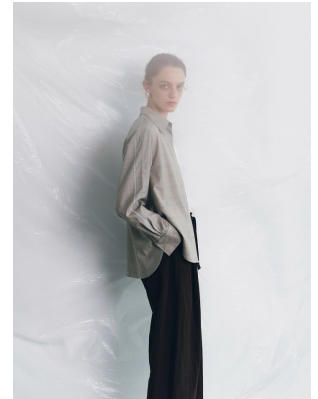

BOSS MODELS

CAPE TOWN

VERA SMIT

Height: 179cm Bust: 84cm Waist: 62cm Hips: 91cm Shoe: 7 UK Hair: Blonde Eyes: Hazel

BOSS MODELS

CAPE TOWN

VERA SMIT

Height: 179cm Bust: 84cm Waist: 62cm Hips: 91cm Shoe: 7 UK Hair: Blonde Eyes: Hazel

BOSS MODELS

CAPE TOWN

VERA SMIT

Height: 179cm Bust: 84cm Waist: 62cm Hips: 91cm Shoe: 7 UK Hair: Blonde Eyes: Hazel