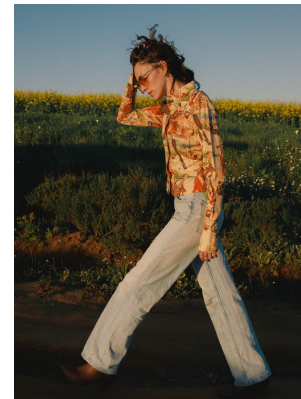

BOSS MODELS

CAPE TOWN

VERA SMIT

Height: 179cm Bust: 84cm Waist: 62cm Hips: 91cm Shoe: 7 UK Hair: Blonde Eyes: Hazel

BOSS MODELS

CAPE TOWN

VERA SMIT

Height: 179cm Bust: 84cm Waist: 62cm Hips: 91cm Shoe: 7 UK Hair: Blonde Eyes: Hazel

BOSS MODELS

CAPE TOWN

VERA SMIT

Height: 179cm Bust: 84cm Waist: 62cm Hips: 91cm Shoe: 7 UK Hair: Blonde Eyes: Hazel