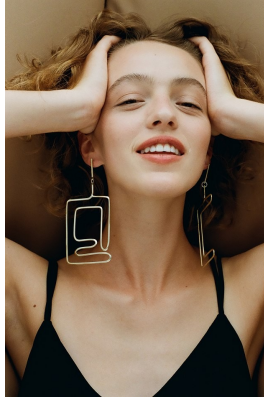

BOSS MODELS

CAPE TOWN

VERA SMIT

Height: 179cm Bust: 84cm Waist: 62cm Hips: 91cm Shoe: 7 UK Hair: Blonde Eyes: Hazel

BOSS MODELS

CAPE TOWN

VERA SMIT

Height: 179cm Bust: 84cm Waist: 62cm Hips: 91cm Shoe: 7 UK Hair: Blonde Eyes: Hazel

BOSS MODELS

CAPE TOWN

VERA SMIT

Height: 179cm Bust: 84cm Waist: 62cm Hips: 91cm Shoe: 7 UK Hair: Blonde Eyes: Hazel