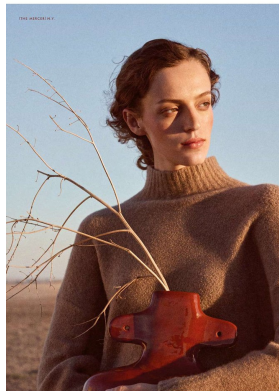

BOSS MODELS

CAPE TOWN

VERA SMIT

Height: 179cm Bust: 84cm Waist: 62cm Hips: 91cm Shoe: 7 UK Hair: Blonde Eyes: Hazel

BOSS MODELS

CAPE TOWN

VERA SMIT

Height: 179cm Bust: 84cm Waist: 62cm Hips: 91cm Shoe: 7 UK Hair: Blonde Eyes: Hazel

BOSS MODELS

CAPE TOWN

VERA SMIT

Height: 179cm Bust: 84cm Waist: 62cm Hips: 91cm Shoe: 7 UK Hair: Blonde Eyes: Hazel