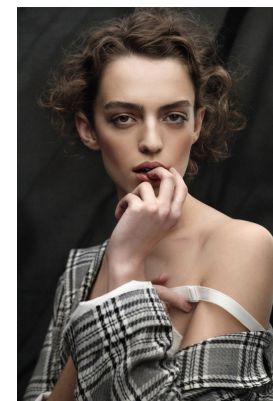

BOSS MODELS

CAPE TOWN

VERA SMIT

Height: 179cm Bust: 84cm Waist: 62cm Hips: 91cm Shoe: 7 UK Hair: Blonde Eyes: Hazel

BOSS MODELS

CAPE TOWN

VERA SMIT

Height: 179cm Bust: 84cm Waist: 62cm Hips: 91cm Shoe: 7 UK Hair: Blonde Eyes: Hazel

BOSS MODELS

CAPE TOWN

VERA SMIT

Height: 179cm Bust: 84cm Waist: 62cm Hips: 91cm Shoe: 7 UK Hair: Blonde Eyes: Hazel