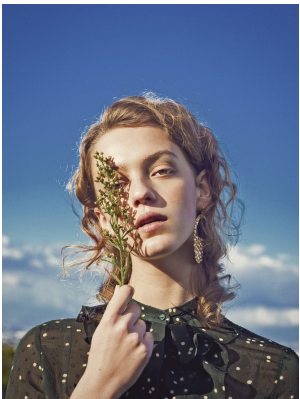

BOSS MODELS

CAPE TOWN

VERA SMIT

Height: 179cm Bust: 84cm Waist: 62cm Hips: 91cm Shoe: 7 UK Hair: Blonde Eyes: Hazel

BOSS MODELS

CAPE TOWN

VERA SMIT

Height: 179cm Bust: 84cm Waist: 62cm Hips: 91cm Shoe: 7 UK Hair: Blonde Eyes: Hazel

BOSS MODELS

CAPE TOWN

VERA SMIT

Height: 179cm Bust: 84cm Waist: 62cm Hips: 91cm Shoe: 7 UK Hair: Blonde Eyes: Hazel