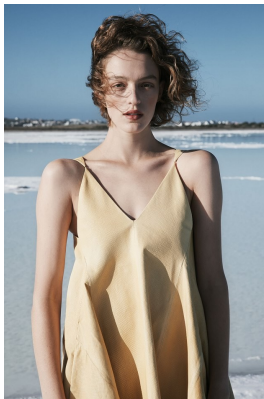

BOSS MODELS

CAPE TOWN

VERA SMIT

Height: 179cm Bust: 84cm Waist: 62cm Hips: 91cm Shoe: 7 UK Hair: Blonde Eyes: Hazel

BOSS MODELS

CAPE TOWN

VERA SMIT

Height: 179cm Bust: 84cm Waist: 62cm Hips: 91cm Shoe: 7 UK Hair: Blonde Eyes: Hazel

BOSS MODELS

CAPE TOWN

VERA SMIT

Height: 179cm Bust: 84cm Waist: 62cm Hips: 91cm Shoe: 7 UK Hair: Blonde Eyes: Hazel