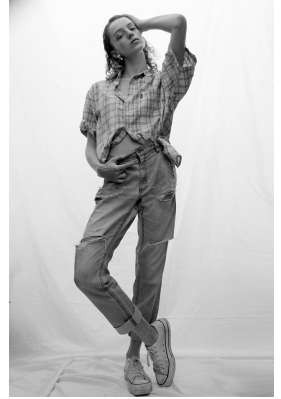

BOSS MODELS

CAPE TOWN

VERA SMIT

Height: 179cm Bust: 84cm Waist: 62cm Hips: 91cm Shoe: 7 UK Hair: Blonde Eyes: Hazel

BOSS MODELS

CAPE TOWN

VERA SMIT

Height: 179cm Bust: 84cm Waist: 62cm Hips: 91cm Shoe: 7 UK Hair: Blonde Eyes: Hazel

BOSS MODELS

CAPE TOWN

VERA SMIT

Height: 179cm Bust: 84cm Waist: 62cm Hips: 91cm Shoe: 7 UK Hair: Blonde Eyes: Hazel