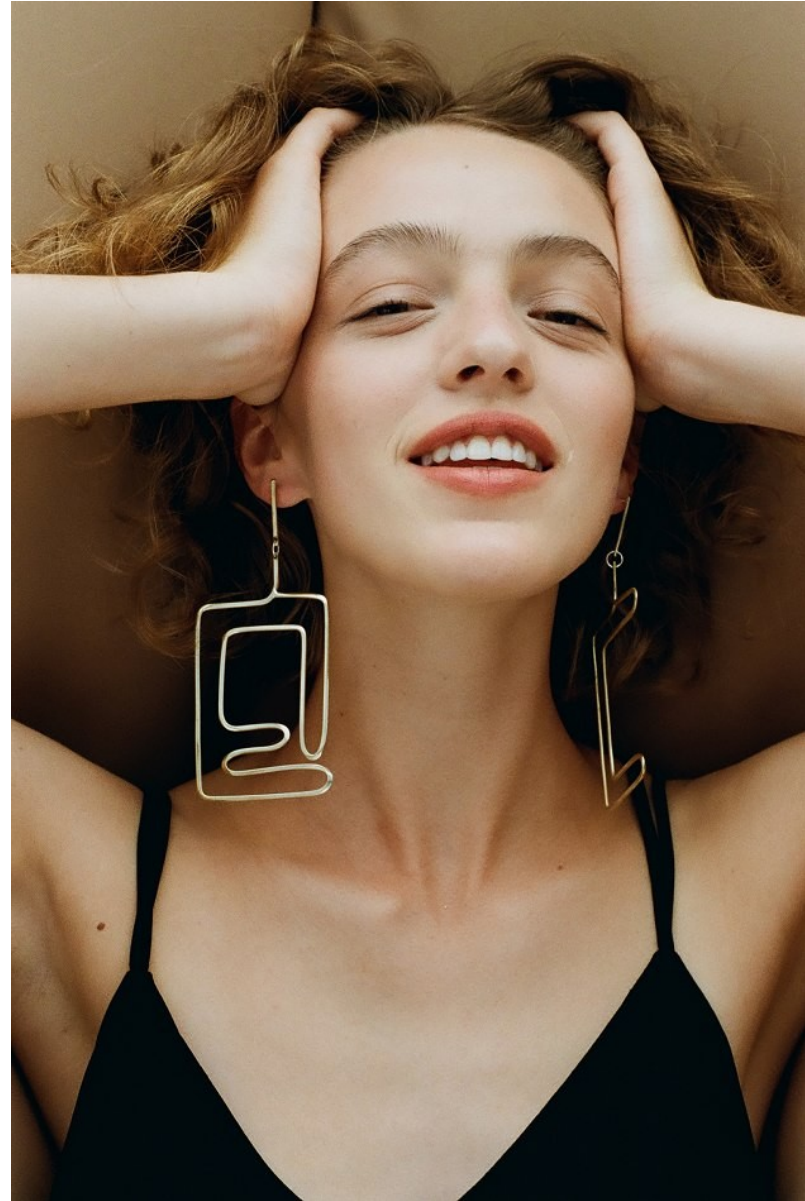

BOSS MODELS

CAPE TOWN

VERA SMIT

Height: 179cm Bust: 84cm Waist: 62cm Hips: 91cm Shoe: 7 UK Hair: Blonde Eyes: Hazel

BOSS MODELS

CAPE TOWN

VERA SMIT

Height: 179cm Bust: 84cm Waist: 62cm Hips: 91cm Shoe: 7 UK Hair: Blonde Eyes: Hazel