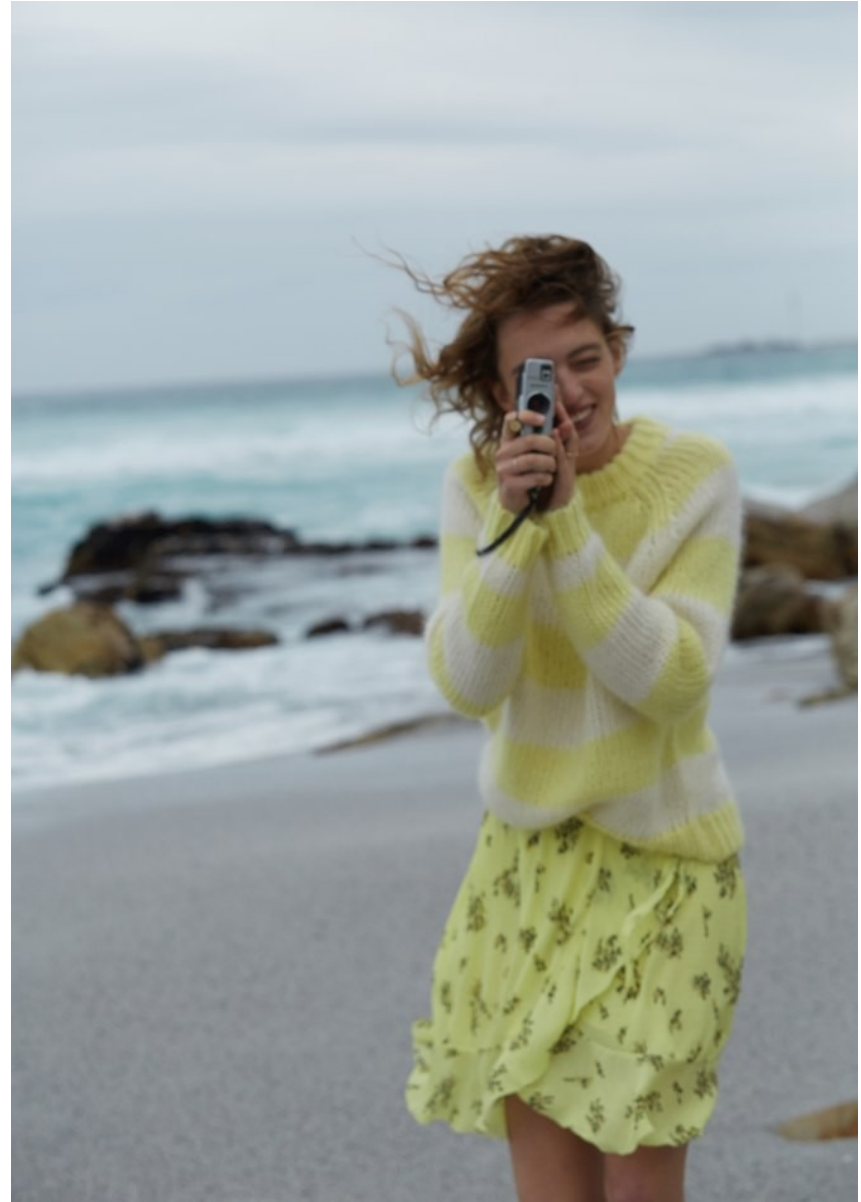

BOSS MODELS

CAPE TOWN

Height: 179cm Bust: 84cm Waist: 62cm Hips: 91cm Shoe: 7 UK Hair: Blonde Eyes: Hazel