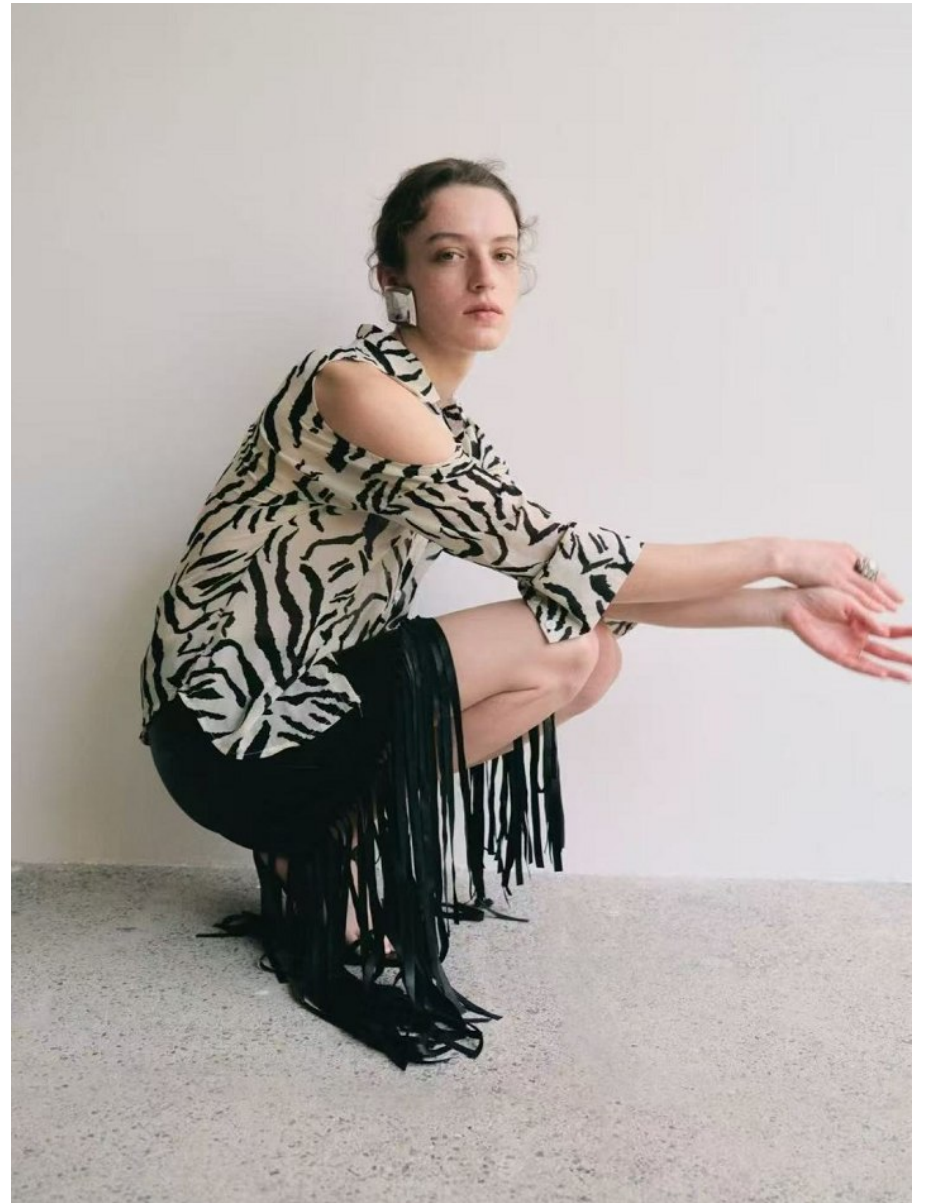

BOSS MODELS

CAPE TOWN

VERA SMIT

Height: 179cm Bust: 84cm Waist: 62cm Hips: 91cm Shoe: 7 UK Hair: Blonde Eyes: Hazel

BOSS MODELS

CAPE TOWN

VERA SMIT

Height: 179cm Bust: 84cm Waist: 62cm Hips: 91cm Shoe: 7 UK Hair: Blonde Eyes: Hazel