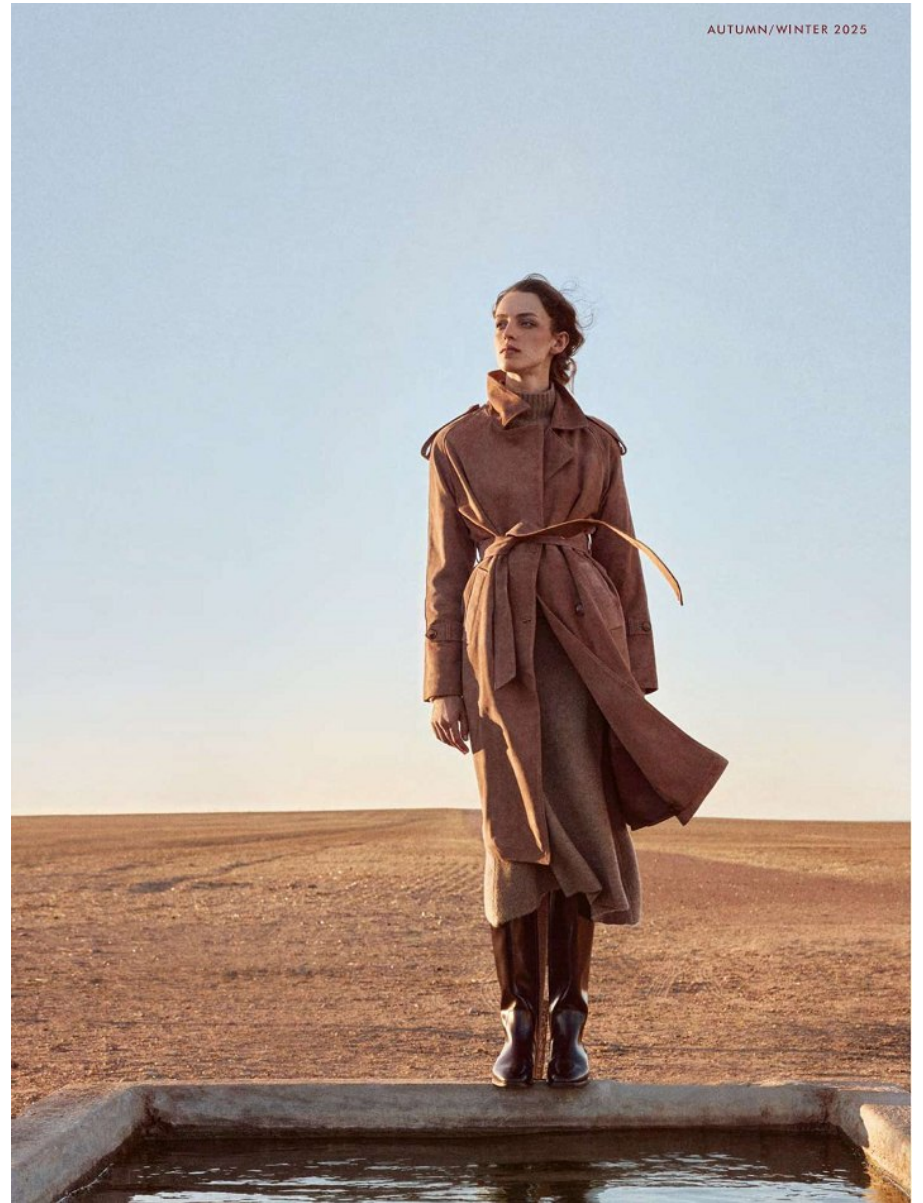

BOSS MODELS

CAPE TOWN

VERA SMIT

Height: 179cm Bust: 84cm Waist: 62cm Hips: 91cm Shoe: 7 UK Hair: Blonde Eyes: Hazel