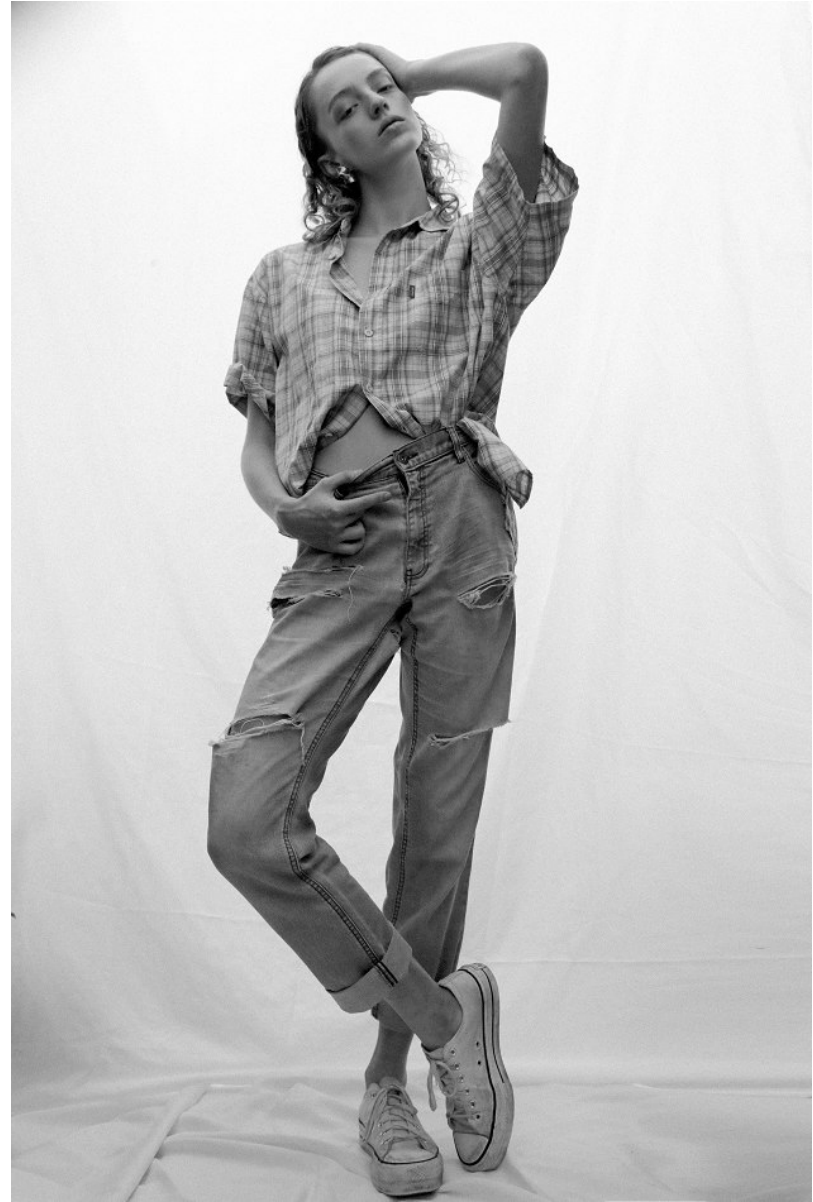

BOSS MODELS

CAPE TOWN

VERA SMIT

Height: 179cm Bust: 84cm Waist: 62cm Hips: 91cm Shoe: 7 UK Hair: Blonde Eyes: Hazel

BOSS MODELS

CAPE TOWN

VERA SMIT

Height: 179cm Bust: 84cm Waist: 62cm Hips: 91cm Shoe: 7 UK Hair: Blonde Eyes: Hazel