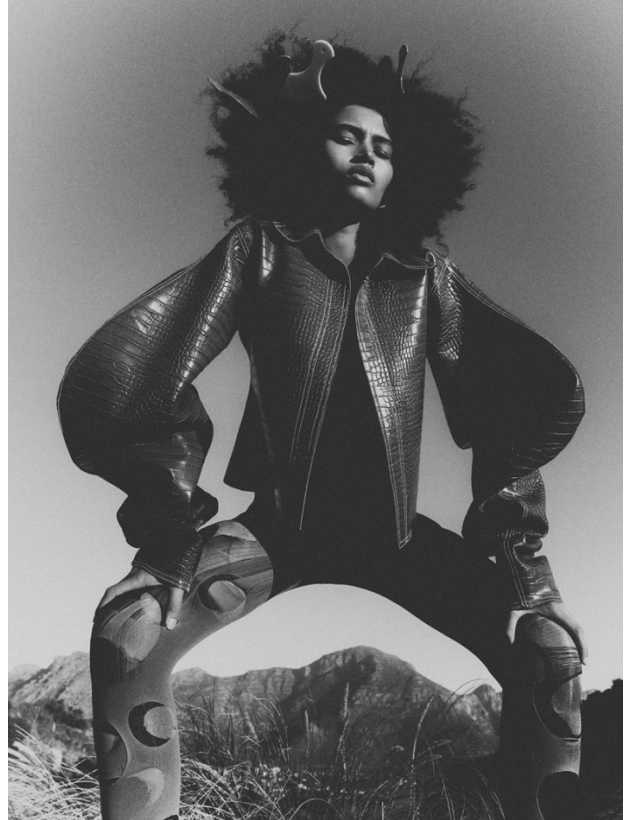

BOSS MODELS

CAPE TOWN

SKYE METROWICH

Height: 172cm Bust: 79cm Waist: 61cm Hips: 91cm Shoe: 6 UK Hair: Dark Brown Eyes: Brown

BOSS MODELS

CAPE TOWN

SKYE METROWICH

Height: 172cm Bust: 79cm Waist: 61cm Hips: 91cm Shoe: 6 UK Hair: Dark Brown Eyes: Brown