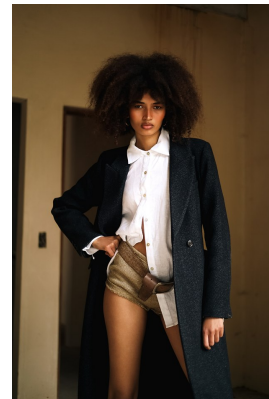

# BOSS MODELS

CAPE TOWN

## SKYE METROWICH

Height: 172cm Bust: 79cm Waist: 61cm Hips: 91cm Shoe: 6 UK Hair: Dark Brown Eyes: Brown