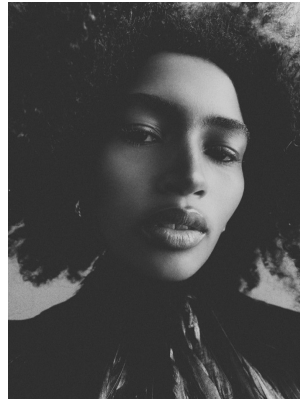

BOSS MODELS

CAPE TOWN

SKYE METROWICH

Height: 172cm Bust: 78cm Waist: 61cm Hips: 90cm Shoe: 6 UK Hair: Dark Brown Eyes: Brown

BOSS MODELS

CAPE TOWN

SKYE METROWICH

Height: 172cm Bust: 78cm Waist: 61cm Hips: 90cm Shoe: 6 UK Hair: Dark Brown Eyes: Brown

BOSS MODELS

CAPE TOWN

Image: Skye Metrowich represented by Boss Models Cape Town

SKYE METROWICH

Height: 172cm Bust: 78cm Waist: 61cm Hips: 90cm Shoe: 6 UK Hair: Dark Brown Eyes: Brown

BOSS MODELS

CAPE TOWN

Image: Skye Metrowich represented by Boss Models Cape Town

SKYE METROWICH

Height: 172cm Bust: 78cm Waist: 61cm Hips: 90cm Shoe: 6 UK Hair: Dark Brown Eyes: Brown