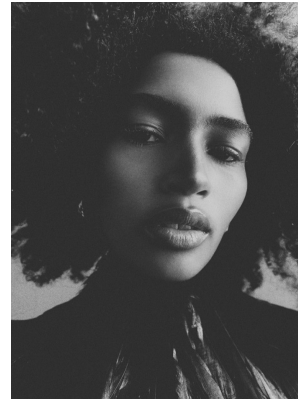

# BOSS MODELS

CAPE TOWN

## SKYE METROWICH

Height: 172cm Bust: 79cm Waist: 61cm Hips: 91cm Shoe: 6 UK Hair: Dark Brown Eyes: Brown