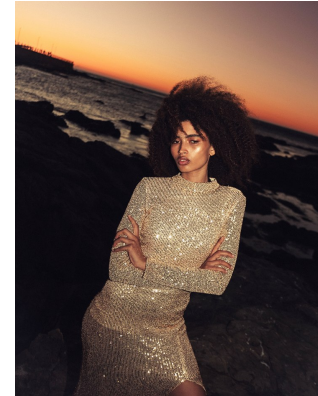

# BOSS MODELS

CAPE TOWN

## SKYE METROWICH

Height: 172cm Bust: 79cm Waist: 61cm Hips: 91cm Shoe: 6 UK Hair: Dark Brown Eyes: Brown