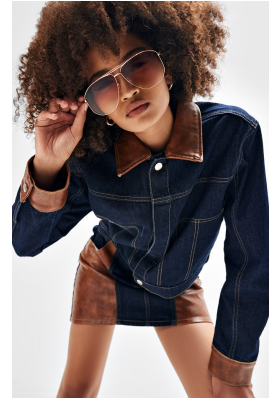

BOSS MODELS

CAPE TOWN

SKYE METROWICH

Height: 172cm Bust: 79cm Waist: 61cm Hips: 91cm Shoe: 6 UK Hair: Dark Brown Eyes: Brown