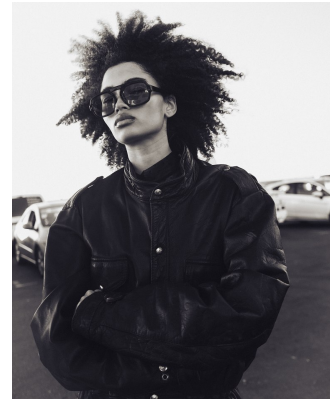

BOSS MODELS

CAPE TOWN

SKYE METROWICH

Height: 172cm Bust: 78cm Waist: 61cm Hips: 90cm Shoe: 6 UK Hair: Dark Brown Eyes: Brown

BOSS MODELS

CAPE TOWN

SKYE METROWICH

Height: 172cm Bust: 78cm Waist: 61cm Hips: 90cm Shoe: 6 UK Hair: Dark Brown Eyes: Brown

BOSS MODELS

CAPE TOWN

Image: Skye Metrowich represented by Boss Models Cape Town

SKYE METROWICH

Height: 172cm Bust: 78cm Waist: 61cm Hips: 90cm Shoe: 6 UK Hair: Dark Brown Eyes: Brown

BOSS MODELS

CAPE TOWN

Image: Skye Metrowich represented by Boss Models Cape Town