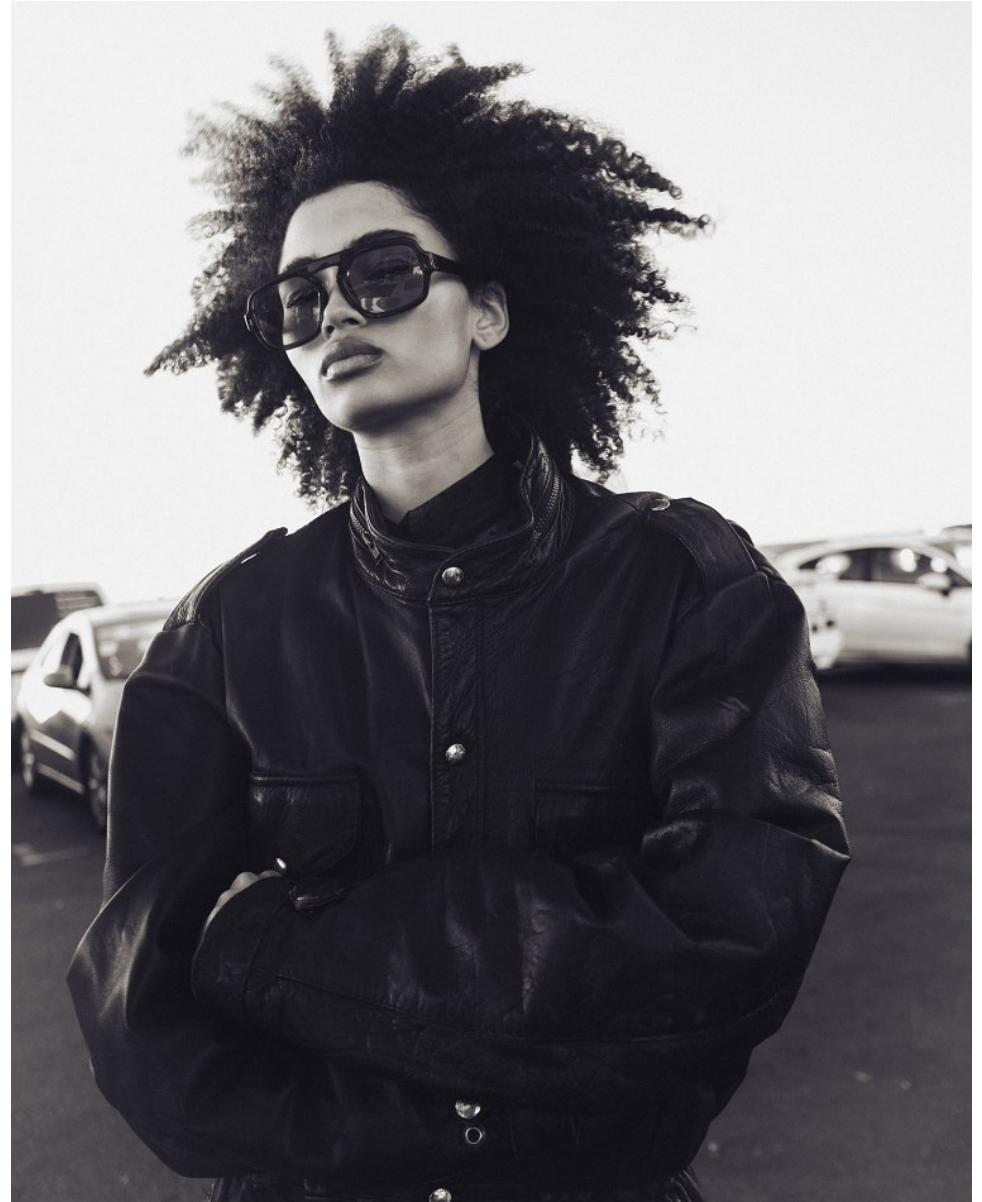

BOSS MODELS

CAPE TOWN

SKYE METROWICH

Height: 172cm Bust: 78cm Waist: 61cm Hips: 90cm Shoe: 6 UK Hair: Dark Brown Eyes: Brown