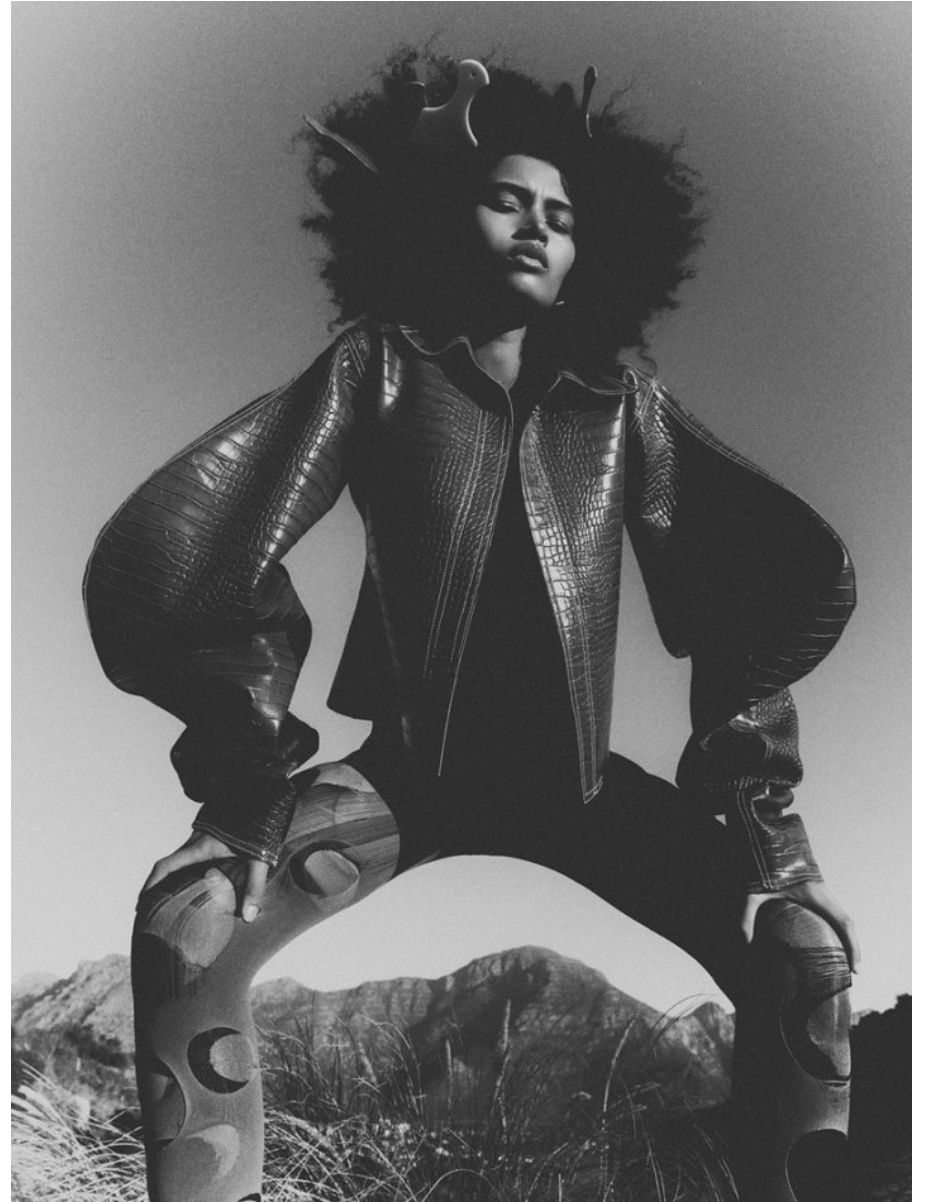

BOSS MODELS

CAPE TOWN

SKYE METROWICH

Height: 172cm Bust: 78cm Waist: 61cm Hips: 90cm Shoe: 6 UK Hair: Dark Brown Eyes: Brown