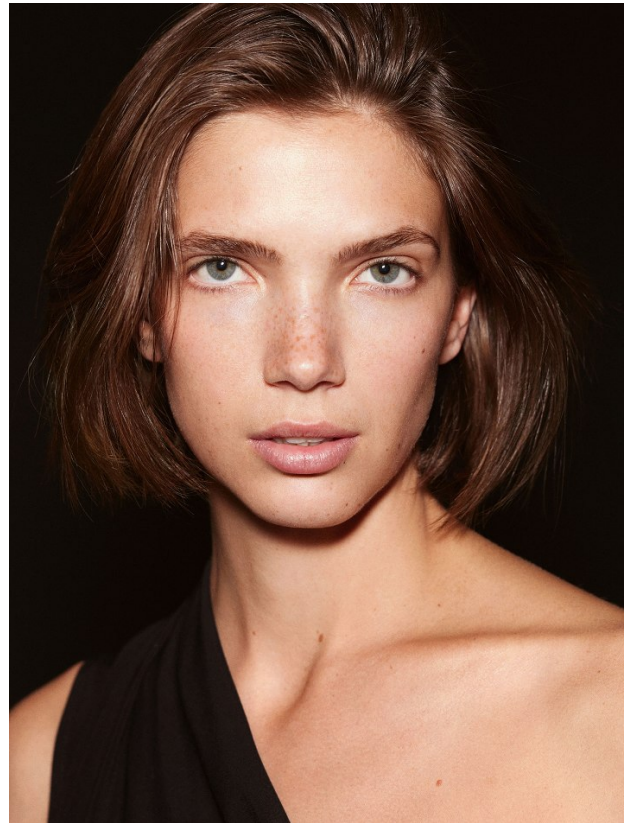

BOSS MODELS

CAPE TOWN

EDEN KASSNER

Height: 180cm Bust: 78cm Waist: 60cm Hips: 89cm Shoe: 8 UK Hair: Brunette Eyes: Blue

BOSS MODELS

CAPE TOWN

EDEN KASSNER

Height: 180cm Bust: 78cm Waist: 60cm Hips: 89cm Shoe: 8 UK Hair: Brunette Eyes: Blue