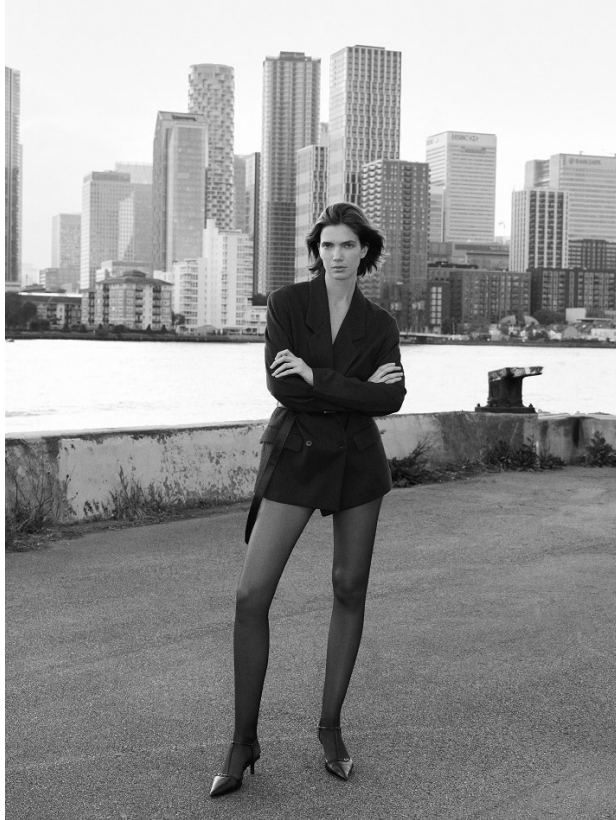

BOSS MODELS

CAPE TOWN

EDEN KASSNER

Height: 180cm Bust: 78cm Waist: 60cm Hips: 89cm Shoe: 8 UK Hair: Brunette Eyes: Blue