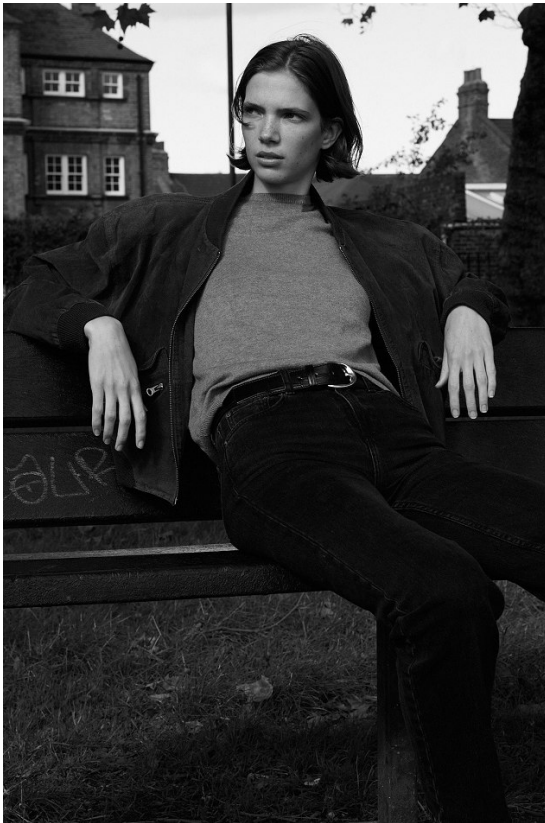

BOSS MODELS

CAPE TOWN

EDEN KASSNER

Height: 180cm Bust: 78cm Waist: 60cm Hips: 89cm Shoe: 8 UK Hair: Brunette Eyes: Blue

BOSS MODELS

CAPE TOWN

EDEN KASSNER

Height: 180cm Bust: 78cm Waist: 60cm Hips: 89cm Shoe: 8 UK Hair: Brunette Eyes: Blue