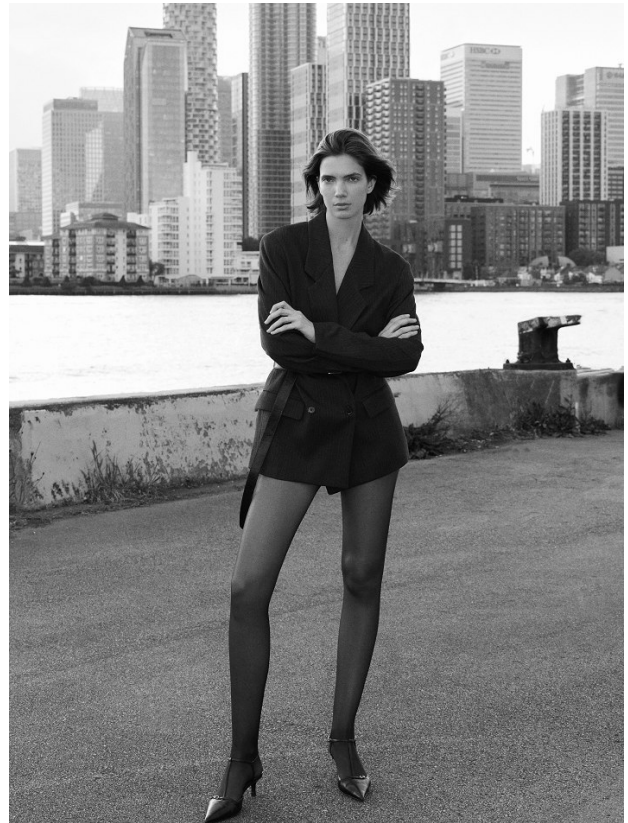

BOSS MODELS

CAPE TOWN

EDEN KASSNER

Height: 180cm Bust: 78cm Waist: 60cm Hips: 89cm Shoe: 8 UK Hair: Brunette Eyes: Blue

BOSS MODELS

CAPE TOWN

EDEN KASSNER

Height: 180cm Bust: 78cm Waist: 60cm Hips: 89cm Shoe: 8 UK Hair: Brunette Eyes: Blue

BOSS MODELS

CAPE TOWN

EDEN KASSNER

Height: 180cm Bust: 78cm Waist: 60cm Hips: 89cm Shoe: 8 UK Hair: Brunette Eyes: Blue