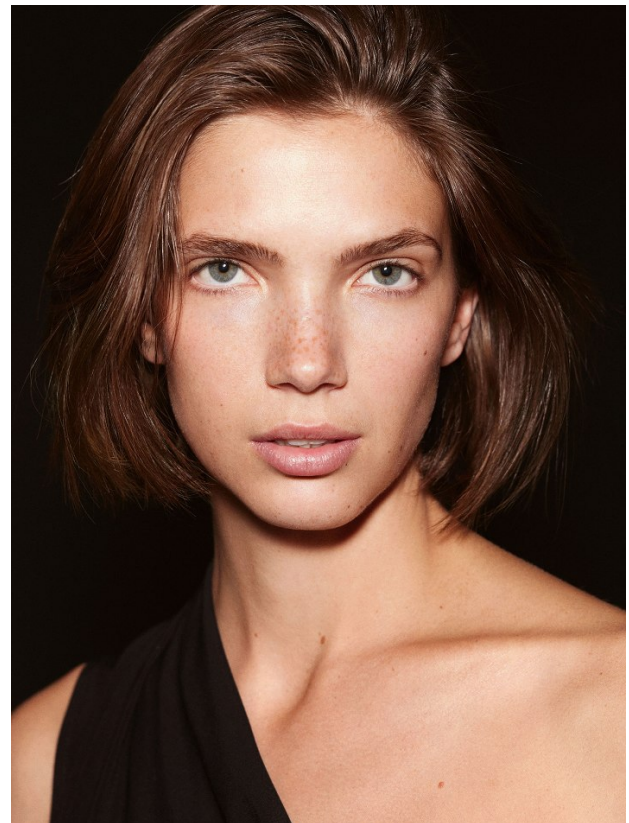

BOSS MODELS

CAPE TOWN

EDEN KASSNER

Height: 180cm Bust: 78cm Waist: 60cm Hips: 89cm Shoe: 8 UK Hair: Brunette Eyes: Blue

BOSS MODELS

CAPE TOWN

EDEN KASSNER

Height: 180cm Bust: 78cm Waist: 60cm Hips: 89cm Shoe: 8 UK Hair: Brunette Eyes: Blue