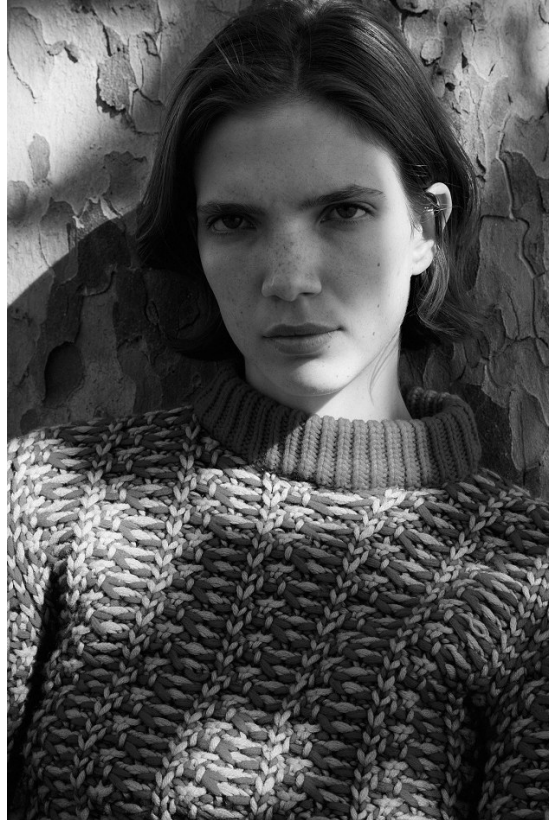

BOSS MODELS

CAPE TOWN

EDEN KASSNER

Height: 180cm Bust: 78cm Waist: 60cm Hips: 89cm Shoe: 8 UK Hair: Brunette Eyes: Blue

BOSS MODELS

CAPE TOWN

EDEN KASSNER

Height: 180cm Bust: 78cm Waist: 60cm Hips: 89cm Shoe: 8 UK Hair: Brunette Eyes: Blue