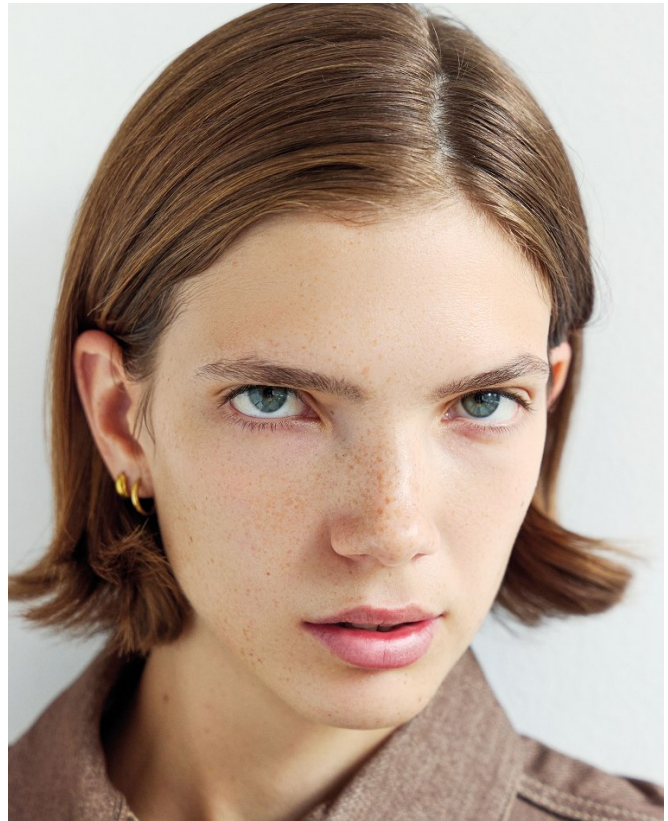

BOSS MODELS

CAPE TOWN

EDEN KASSNER

Height: 180cm Bust: 78cm Waist: 60cm Hips: 89cm Shoe: 8 UK Hair: Brunette Eyes: Blue

BOSS MODELS

CAPE TOWN

EDEN KASSNER

Height: 180cm Bust: 78cm Waist: 60cm Hips: 89cm Shoe: 8 UK Hair: Brunette Eyes: Blue

BOSS MODELS

CAPE TOWN

EDEN KASSNER

Height: 180cm Bust: 78cm Waist: 60cm Hips: 89cm Shoe: 8 UK Hair: Brunette Eyes: Blue