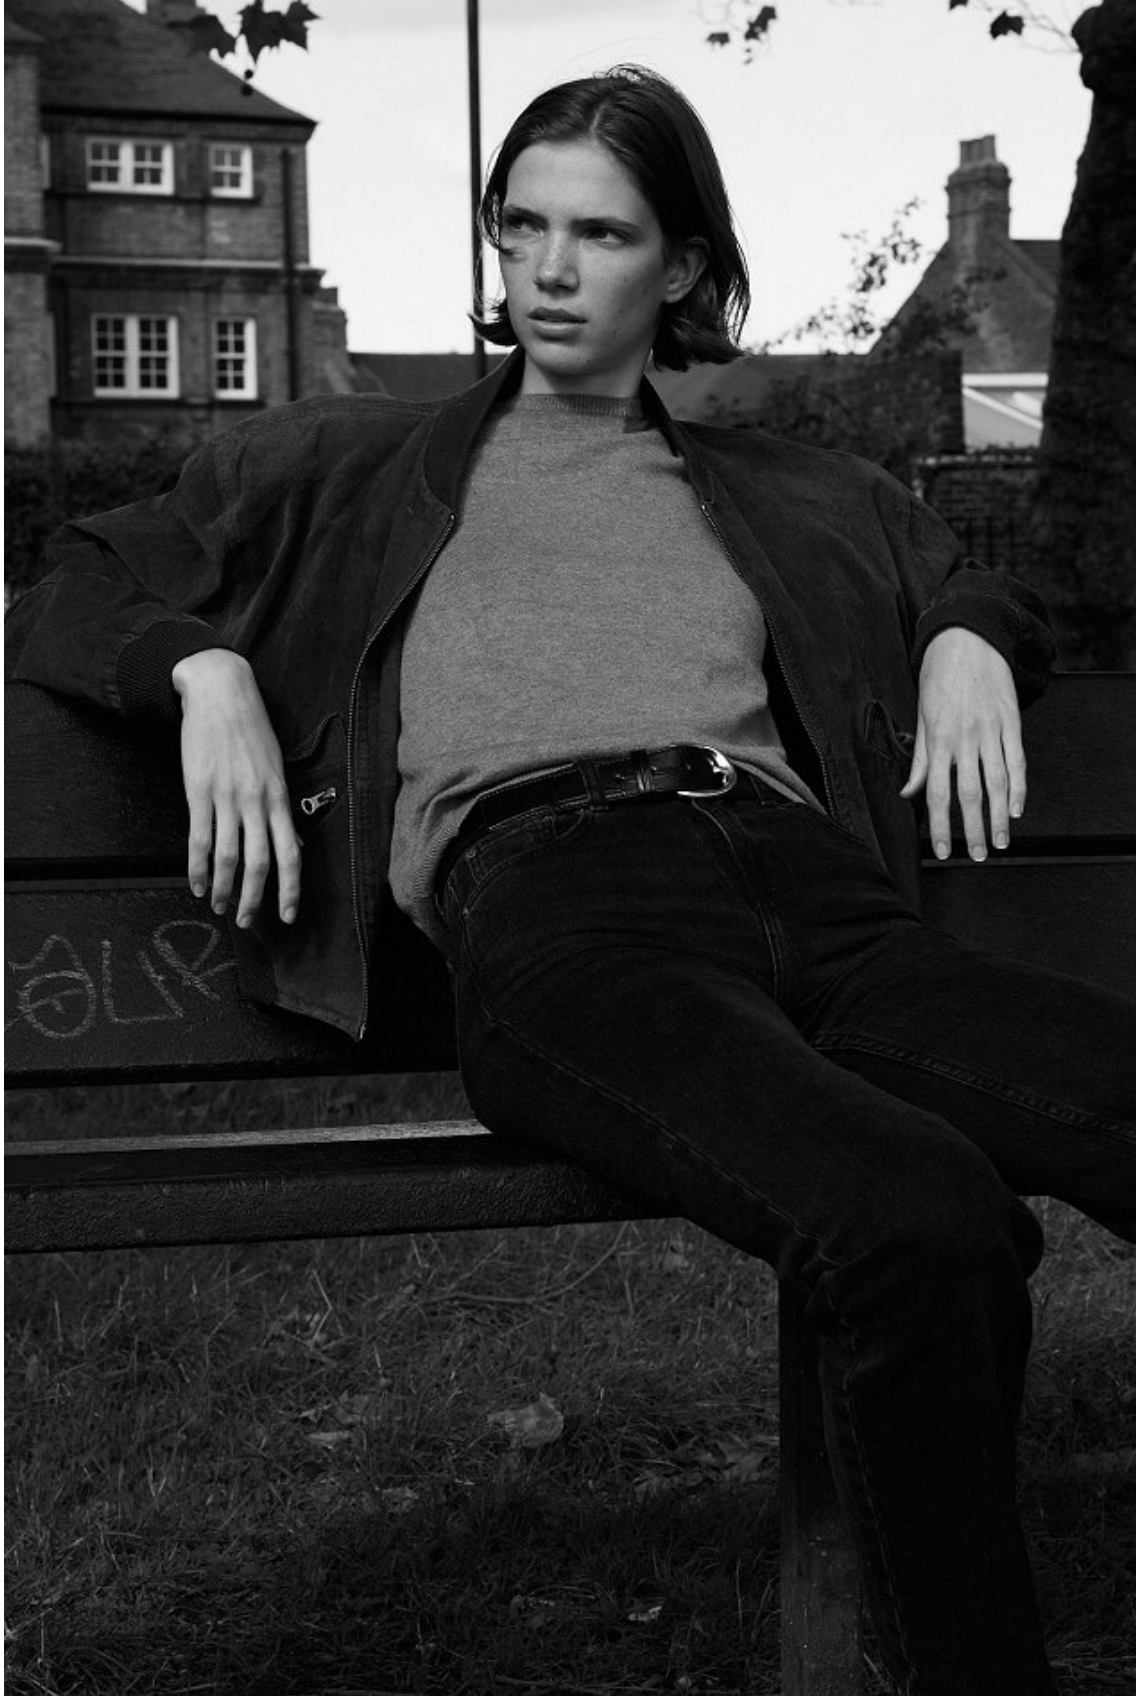

BOSS MODELS

CAPE TOWN

EDEN KASSNER

Height: 180cm Bust: 78cm Waist: 60cm Hips: 89cm Shoe: 8 UK Hair: Brunette Eyes: Blue

BOSS MODELS

CAPE TOWN

EDEN KASSNER

Height: 180cm Bust: 78cm Waist: 60cm Hips: 89cm Shoe: 8 UK Hair: Brunette Eyes: Blue