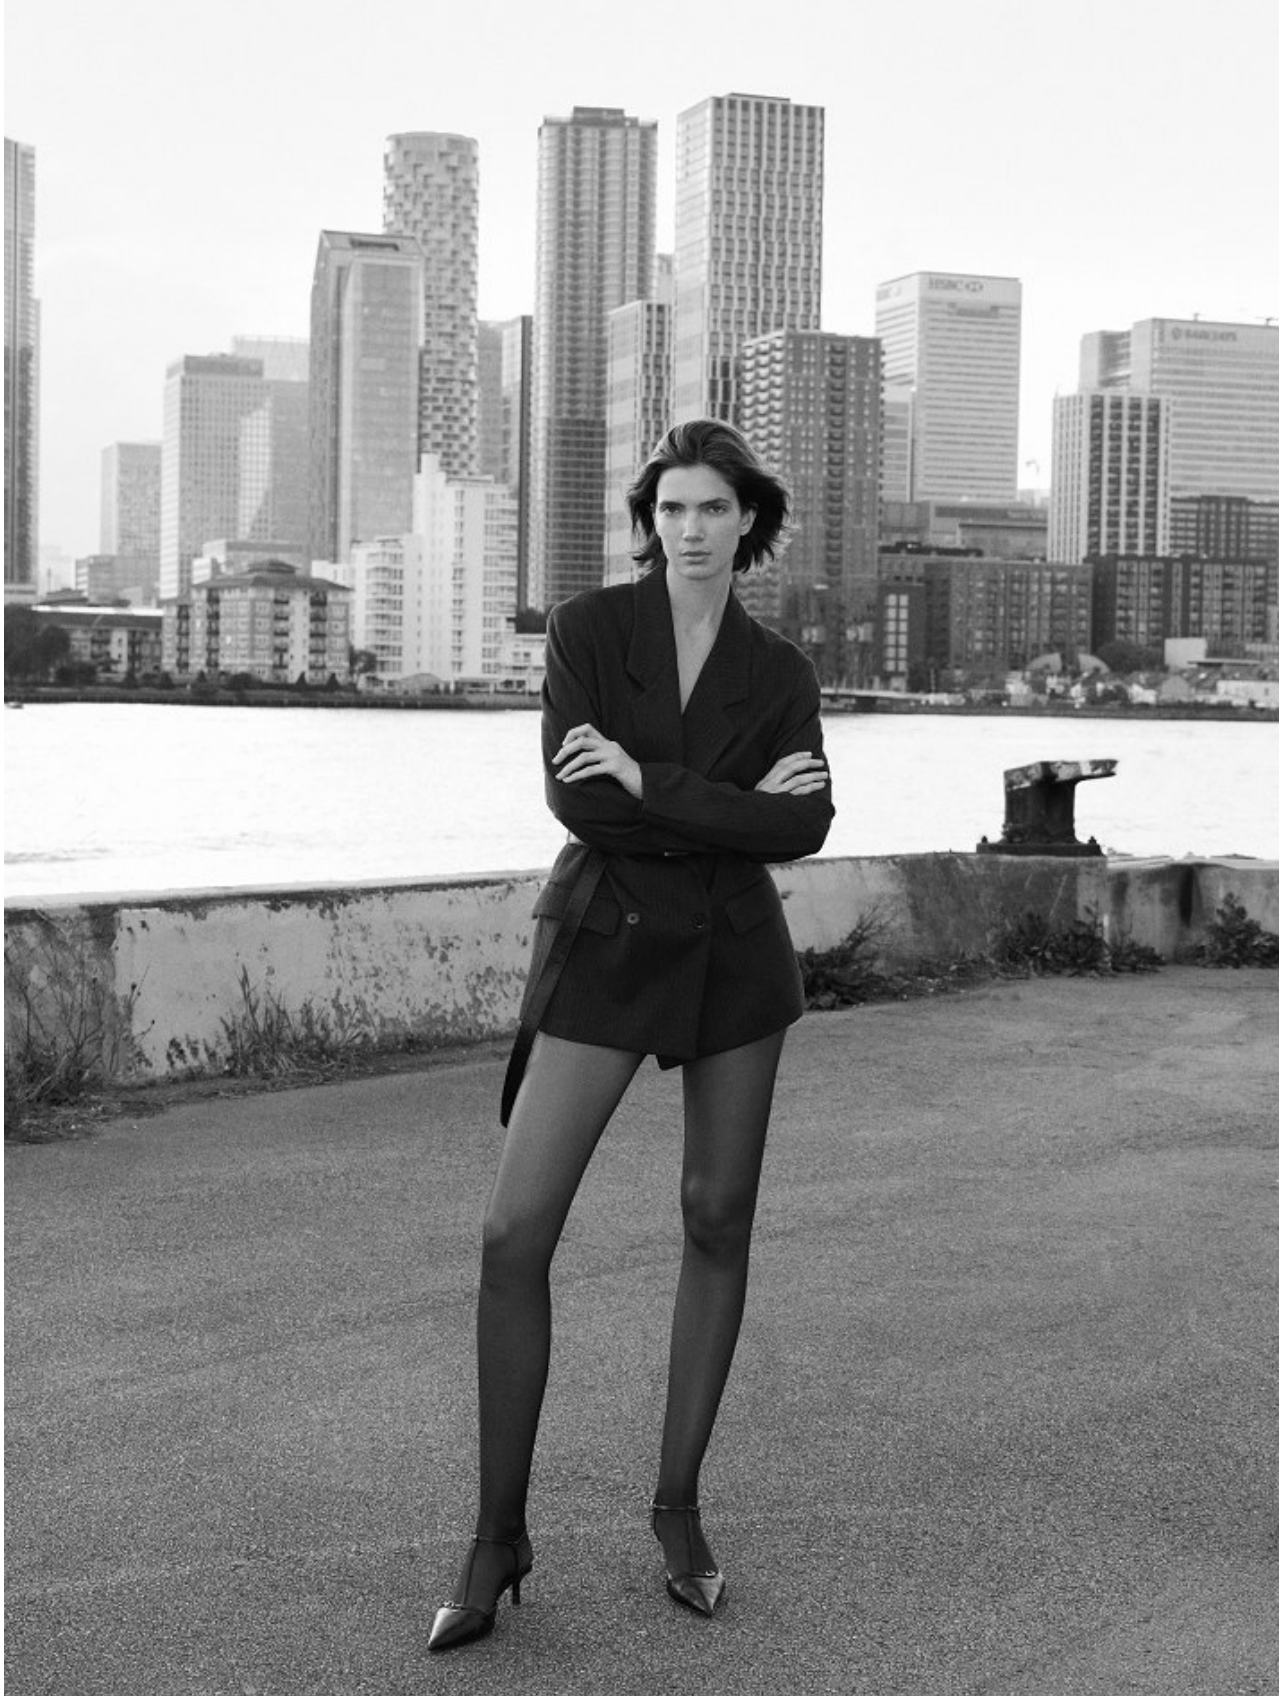

EDEN KASSNER

BOSS MODELS

CAPE TOWN

EDEN KASSNER

Height: 180cm Bust: 78cm Waist: 60cm Hips: 89cm Shoe: 8 UK Hair: Brunette Eyes: Blue