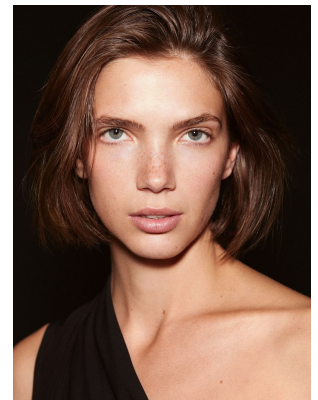

BOSS MODELS

CAPE TOWN

EDEN KASSNER

Height: 180cm Bust: 78cm Waist: 60cm Hips: 89cm Shoe: 8 UK Hair: Brunette Eyes: Blue

BOSS MODELS

CAPE TOWN

EDEN KASSNER

Height: 180cm Bust: 78cm Waist: 60cm Hips: 89cm Shoe: 8 UK Hair: Brunette Eyes: Blue