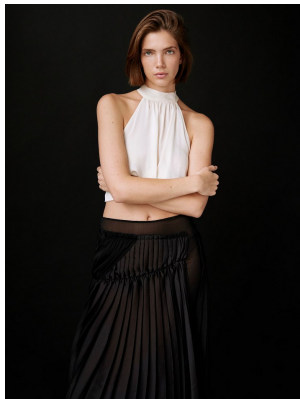

BOSS MODELS

CAPE TOWN

EDEN KASSNER

Height: 180cm Bust: 78cm Waist: 60cm Hips: 89cm Shoe: 8 UK Hair: Brunette Eyes: Blue

BOSS MODELS

CAPE TOWN

EDEN KASSNER

Height: 180cm Bust: 78cm Waist: 60cm Hips: 89cm Shoe: 8 UK Hair: Brunette Eyes: Blue