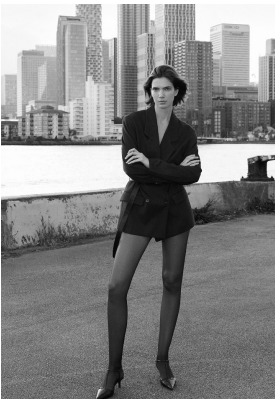

BOSS MODELS

CAPE TOWN

EDEN KASSNER

Height: 180cm Bust: 78cm Waist: 60cm Hips: 89cm Shoe: 8 UK Hair: Brunette Eyes: Blue

BOSS MODELS

CAPE TOWN

EDEN KASSNER

Height: 180cm Bust: 78cm Waist: 60cm Hips: 89cm Shoe: 8 UK Hair: Brunette Eyes: Blue