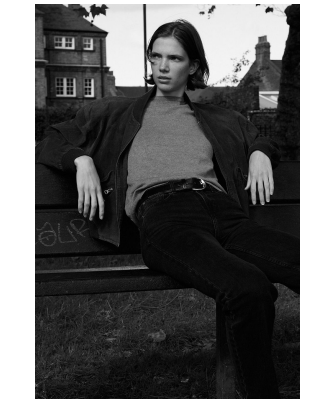

BOSS MODELS

CAPE TOWN

EDEN KASSNER

Height: 180cm Bust: 78cm Waist: 60cm Hips: 89cm Shoe: 8 UK Hair: Brunette Eyes: Blue

BOSS MODELS

CAPE TOWN

EDEN KASSNER

Height: 180cm Bust: 78cm Waist: 60cm Hips: 89cm Shoe: 8 UK Hair: Brunette Eyes: Blue