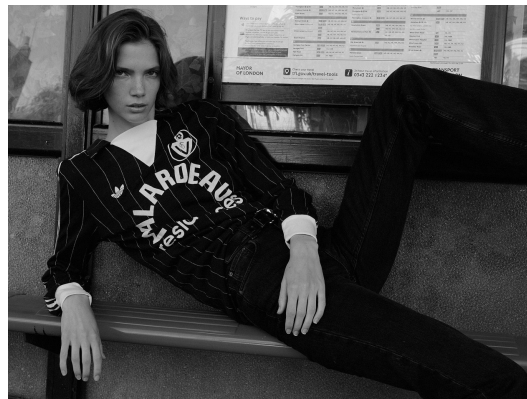

BOSS MODELS

CAPE TOWN

EDEN KASSNER

Height: 180cm Bust: 78cm Waist: 60cm Hips: 89cm Shoe: 8 UK Hair: Brunette Eyes: Blue

BOSS MODELS

CAPE TOWN

EDEN KASSNER

Height: 180cm Bust: 78cm Waist: 60cm Hips: 89cm Shoe: 8 UK Hair: Brunette Eyes: Blue