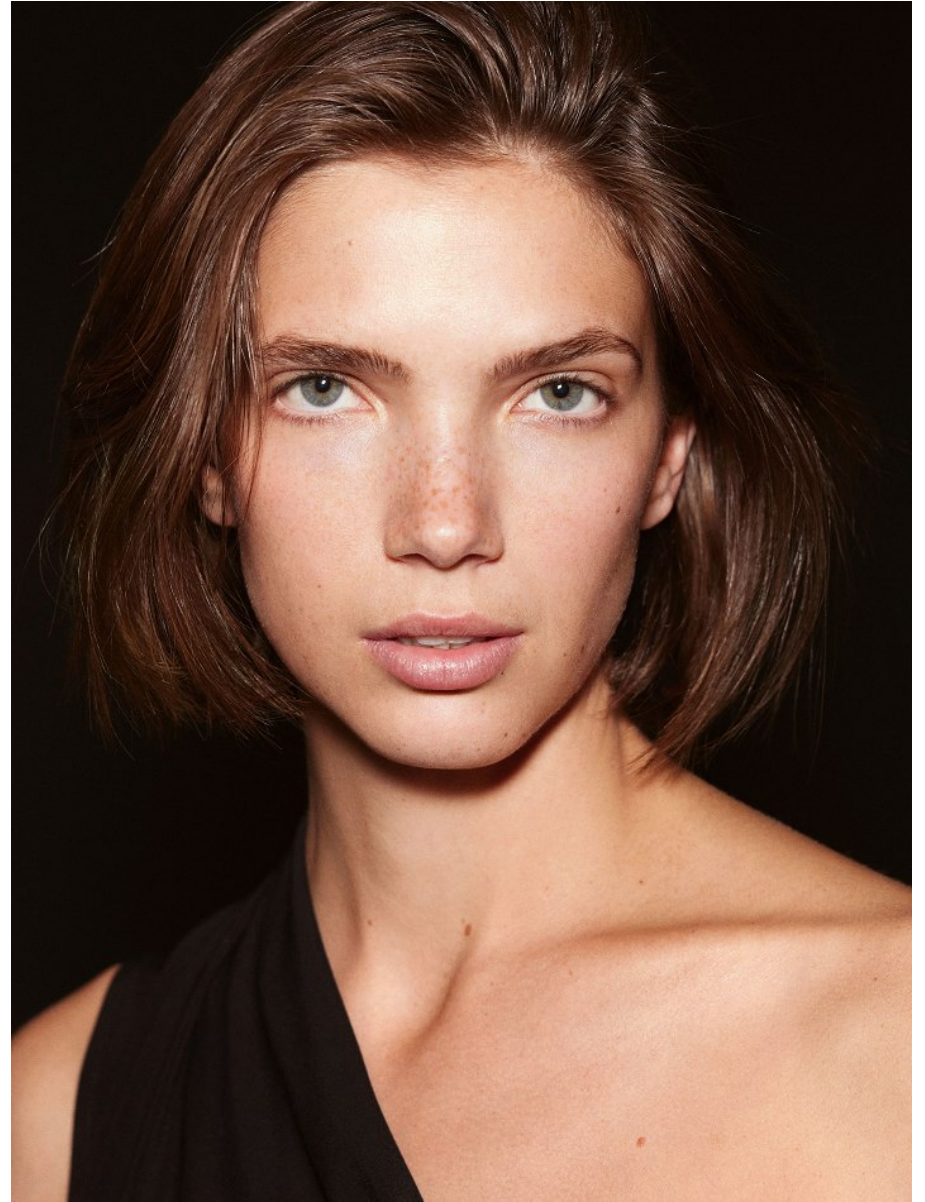

# BOSS MODELS

CAPE TOWN

EDEN KASSNER

Height: 180cm Bust: 78cm Waist: 60cm Hips: 89cm Shoe: 8 UK Hair: Brunette Eyes: Blue