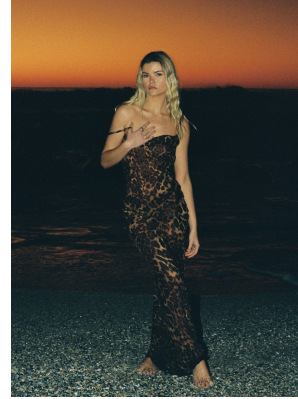

BOSS MODELS

CAPE TOWN

MILA ROSE

Height: 176cm Bust: 83cm Waist: 65cm Hips: 98cm Shoe: 7.5 UK Hair: Blonde Eyes: Brown

BOSS MODELS

CAPE TOWN

MILA ROSE

Height: 176cm Bust: 83cm Waist: 65cm Hips: 98cm Shoe: 7.5 UK Hair: Blonde Eyes: Brown

BOSS MODELS

CAPE TOWN

MILA ROSE

Height: 176cm Bust: 83cm Waist: 65cm Hips: 98cm Shoe: 7.5 UK Hair: Blonde Eyes: Brown