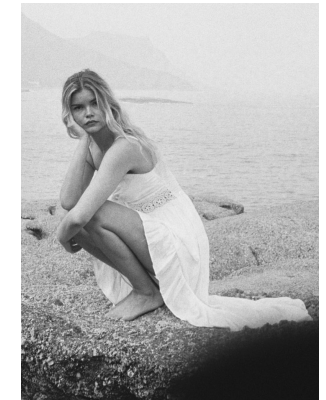

BOSS MODELS

CAPE TOWN

MILA ROSE

Height: 176cm Bust: 83cm Waist: 65cm Hips: 98cm Shoe: 7.5 UK Hair: Blonde Eyes: Brown

BOSS MODELS

CAPE TOWN

MILA ROSE

Height: 176cm Bust: 83cm Waist: 65cm Hips: 98cm Shoe: 7.5 UK Hair: Blonde Eyes: Brown

BOSS MODELS

CAPE TOWN

MILA ROSE

Height: 176cm Bust: 83cm Waist: 65cm Hips: 98cm Shoe: 7.5 UK Hair: Blonde Eyes: Brown