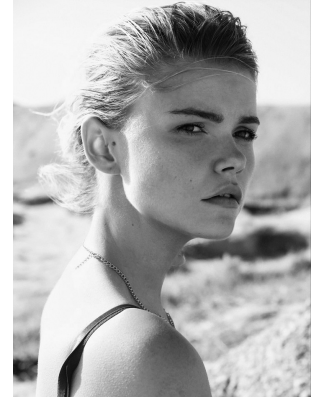

BOSS MODELS

CAPE TOWN

MILA ROSE

Height: 176cm Bust: 83cm Waist: 65cm Hips: 98cm Shoe: 7.5 UK Hair: Blonde Eyes: Brown

BOSS MODELS

CAPE TOWN

MILA ROSE

Height: 176cm Bust: 83cm Waist: 65cm Hips: 98cm Shoe: 7.5 UK Hair: Blonde Eyes: Brown

BOSS MODELS

CAPE TOWN

MILA ROSE

Height: 176cm Bust: 83cm Waist: 65cm Hips: 98cm Shoe: 7.5 UK Hair: Blonde Eyes: Brown