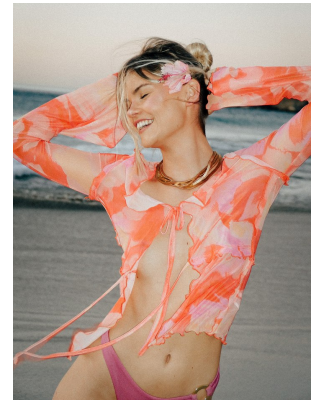

BOSS MODELS

CAPE TOWN

MILA ROSE

Height: 176cm Bust: 83cm Waist: 65cm Hips: 98cm Shoe: 7.5 UK Hair: Blonde Eyes: Brown

BOSS MODELS

CAPE TOWN

MILA ROSE

Height: 176cm Bust: 83cm Waist: 65cm Hips: 98cm Shoe: 7.5 UK Hair: Blonde Eyes: Brown

BOSS MODELS

CAPE TOWN

MILA ROSE

Height: 176cm Bust: 83cm Waist: 65cm Hips: 98cm Shoe: 7.5 UK Hair: Blonde Eyes: Brown