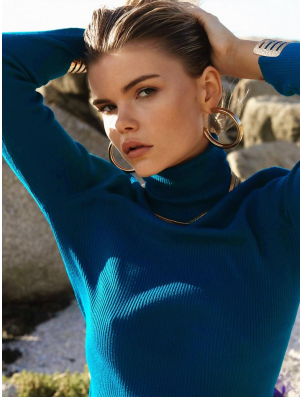

BOSS MODELS

CAPE TOWN

MILA ROSE

Height: 176cm Bust: 83cm Waist: 65cm Hips: 98cm Shoe: 7.5 UK Hair: Blonde Eyes: Brown

BOSS MODELS

CAPE TOWN

MILA ROSE

Height: 176cm Bust: 83cm Waist: 65cm Hips: 98cm Shoe: 7.5 UK Hair: Blonde Eyes: Brown

BOSS MODELS

CAPE TOWN

MILA ROSE

Height: 176cm Bust: 83cm Waist: 65cm Hips: 98cm Shoe: 7.5 UK Hair: Blonde Eyes: Brown