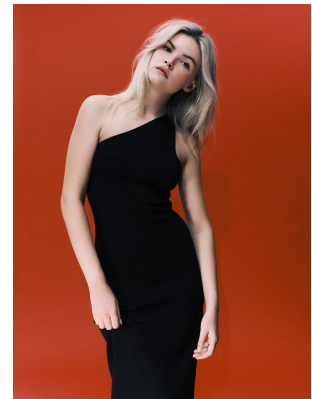

BOSS MODELS

CAPE TOWN

MILA ROSE

Height: 176cm Bust: 83cm Waist: 65cm Hips: 98cm Shoe: 7.5 UK Hair: Blonde Eyes: Brown

BOSS MODELS

CAPE TOWN

MILA ROSE

Height: 176cm Bust: 83cm Waist: 65cm Hips: 98cm Shoe: 7.5 UK Hair: Blonde Eyes: Brown

BOSS MODELS

CAPE TOWN

MILA ROSE

Height: 176cm Bust: 83cm Waist: 65cm Hips: 98cm Shoe: 7.5 UK Hair: Blonde Eyes: Brown