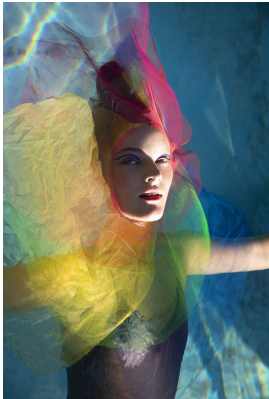

BOSS MODELS

CAPE TOWN

JULIANA COETZER

Height: 180cm Bust: 92cm Waist: 74cm Hips: 106cm Shoe: 7 UK Hair: Red Eyes: Blue

BOSS MODELS

CAPE TOWN

JULIANA COETZER

Height: 180cm Bust: 92cm Waist: 74cm Hips: 106cm Shoe: 7 UK Hair: Red Eyes: Blue