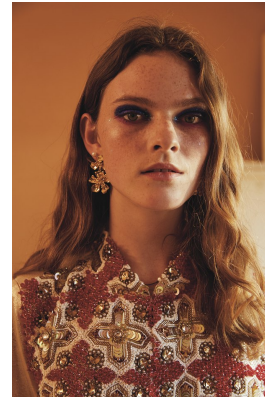

# BOSS MODELS

CAPE TOWN

## JULIANA COETZER

Height: 180cm Bust: 91cm Waist: 75cm Hips: 107cm Shoe: 7 UK Hair: Red Eyes: Blue