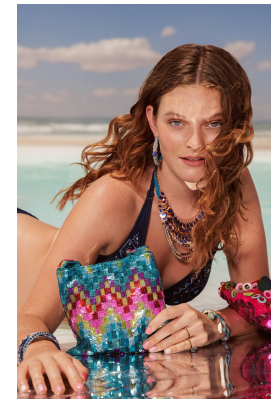

# BOSS MODELS

CAPE TOWN

## JULIANA COETZER

Height: 180cm Bust: 91cm Waist: 75cm Hips: 107cm Shoe: 7 UK Hair: Red Eyes: Blue