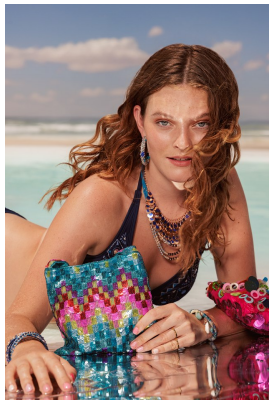

BOSS MODELS

CAPE TOWN

JULIANA COETZER

Height: 180cm Bust: 92cm Waist: 74cm Hips: 106cm Shoe: 7 UK Hair: Red Eyes: Blue

BOSS MODELS

CAPE TOWN

JULIANA COETZER

Height: 180cm Bust: 92cm Waist: 74cm Hips: 106cm Shoe: 7 UK Hair: Red Eyes: Blue