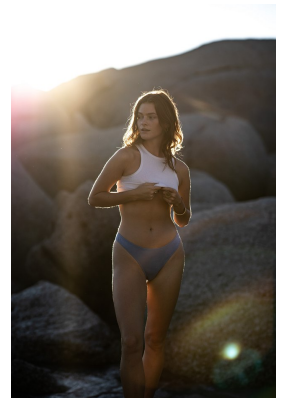

BOSS MODELS

CAPE TOWN

JULIANA COETZER

Height: 180cm Bust: 92cm Waist: 74cm Hips: 106cm Shoe: 7 UK Hair: Red Eyes: Blue

BOSS MODELS

CAPE TOWN

JULIANA COETZER

Height: 180cm Bust: 92cm Waist: 74cm Hips: 106cm Shoe: 7 UK Hair: Red Eyes: Blue