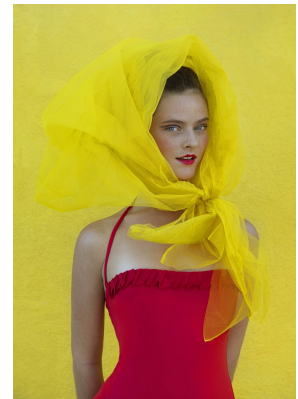

BOSS MODELS

CAPE TOWN

JULIANA COETZER

Height: 180cm Bust: 92cm Waist: 74cm Hips: 106cm Shoe: 7 UK Hair: Red Eyes: Blue

BOSS MODELS

CAPE TOWN

JULIANA COETZER

Height: 180cm Bust: 92cm Waist: 74cm Hips: 106cm Shoe: 7 UK Hair: Red Eyes: Blue