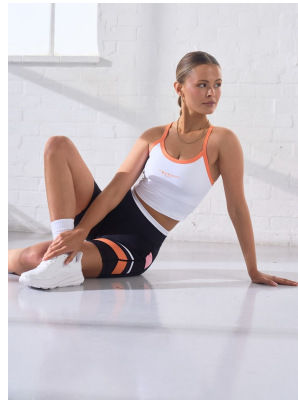

BOSS MODELS

CAPE TOWN

MILA BAILEY

Height: 171cm Bust: 81cm Waist: 59cm Hips: 89cm Shoe: 6 UK Hair: Blonde Eyes: Brown

BOSS MODELS

CAPE TOWN

MILA BAILEY

Height: 171cm Bust: 81cm Waist: 59cm Hips: 89cm Shoe: 6 UK Hair: Blonde Eyes: Brown