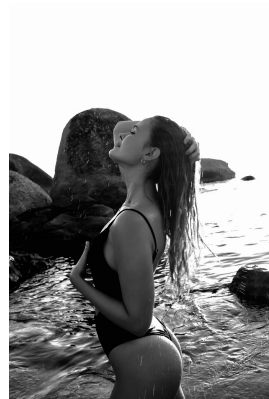

BOSS MODELS

CAPE TOWN

MILA BAILEY

Height: 171cm Bust: 81cm Waist: 59cm Hips: 89cm Shoe: 6 UK Hair: Blonde Eyes: Brown

BOSS MODELS

CAPE TOWN

MILA BAILEY

Height: 171cm Bust: 81cm Waist: 59cm Hips: 89cm Shoe: 6 UK Hair: Blonde Eyes: Brown