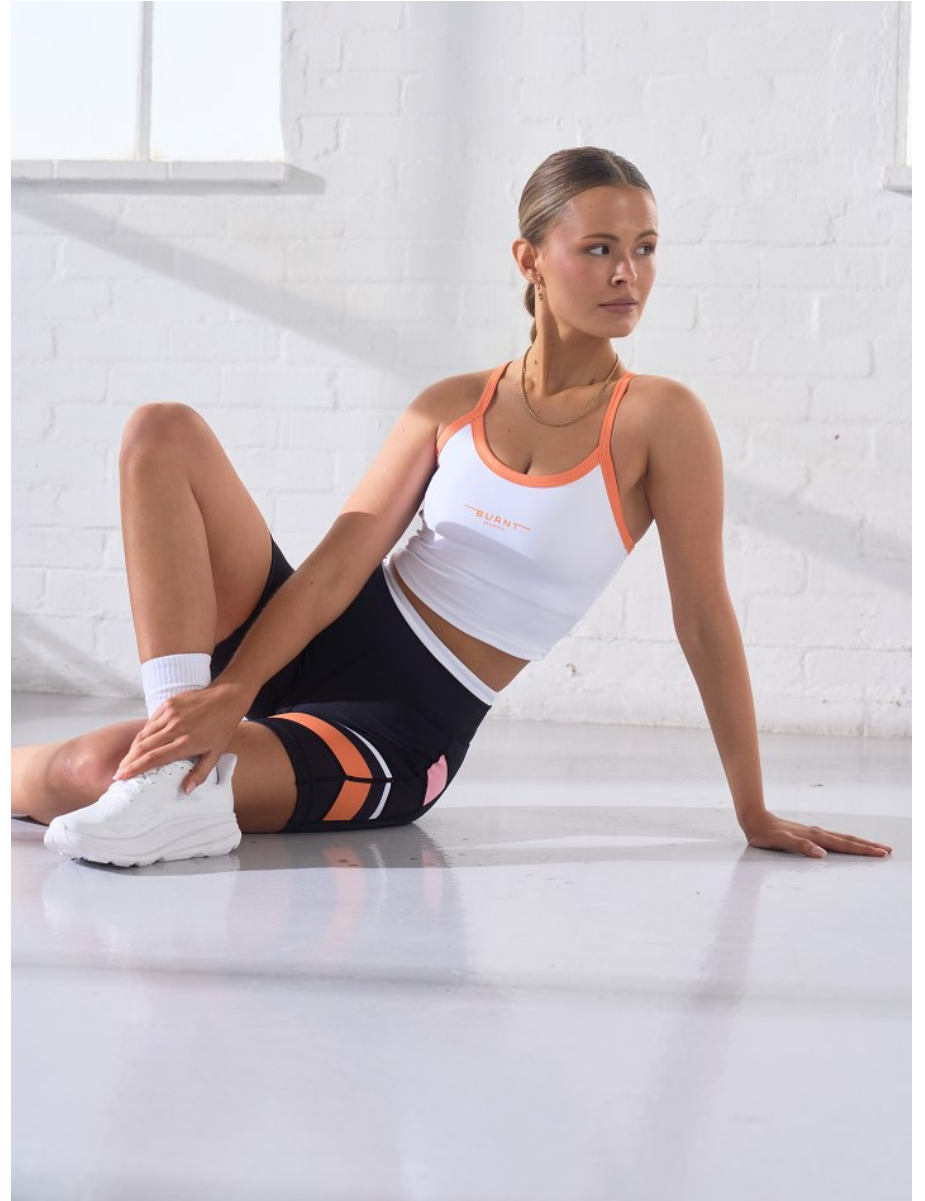

BOSS MODELS

CAPE TOWN

MILA BAILEY

Height: 171cm Bust: 81cm Waist: 59cm Hips: 89cm Shoe: 6 UK Hair: Blonde Eyes: Brown