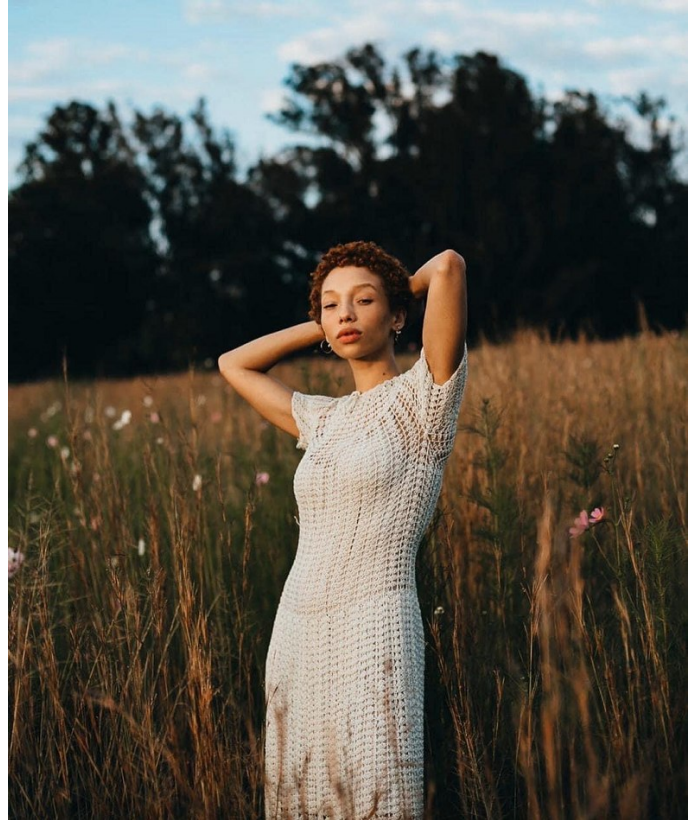

BOSS MODELS

CAPE TOWN

ANKE GABLER

Height: 168cm Bust: 89cm Waist: 69cm Hips: 105cm Shoe: 6 UK Hair: Auburn Red Eyes: Green