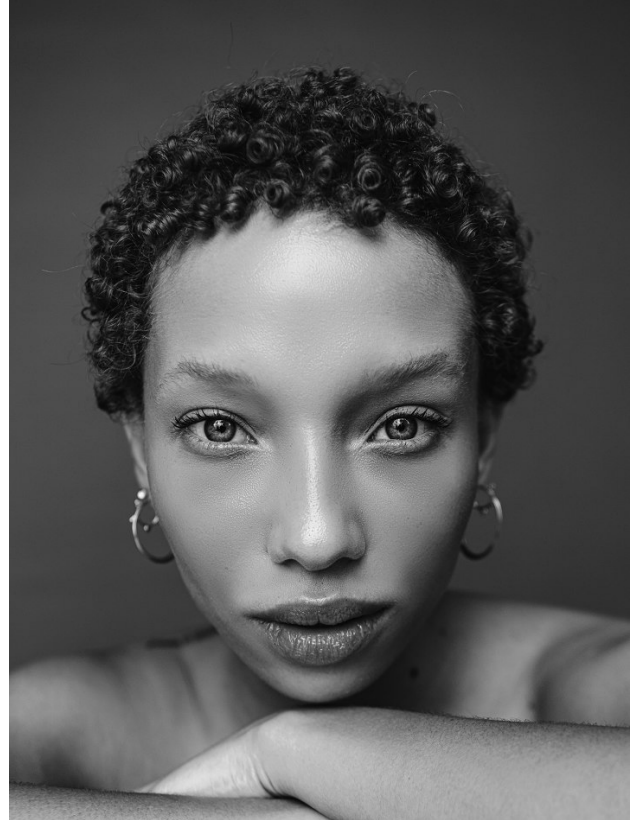

BOSS MODELS

CAPE TOWN

ANKE GABLER

Height: 168cm Bust: 89cm Waist: 69cm Hips: 105cm Shoe: 6 UK Hair: Auburn Red Eyes: Green